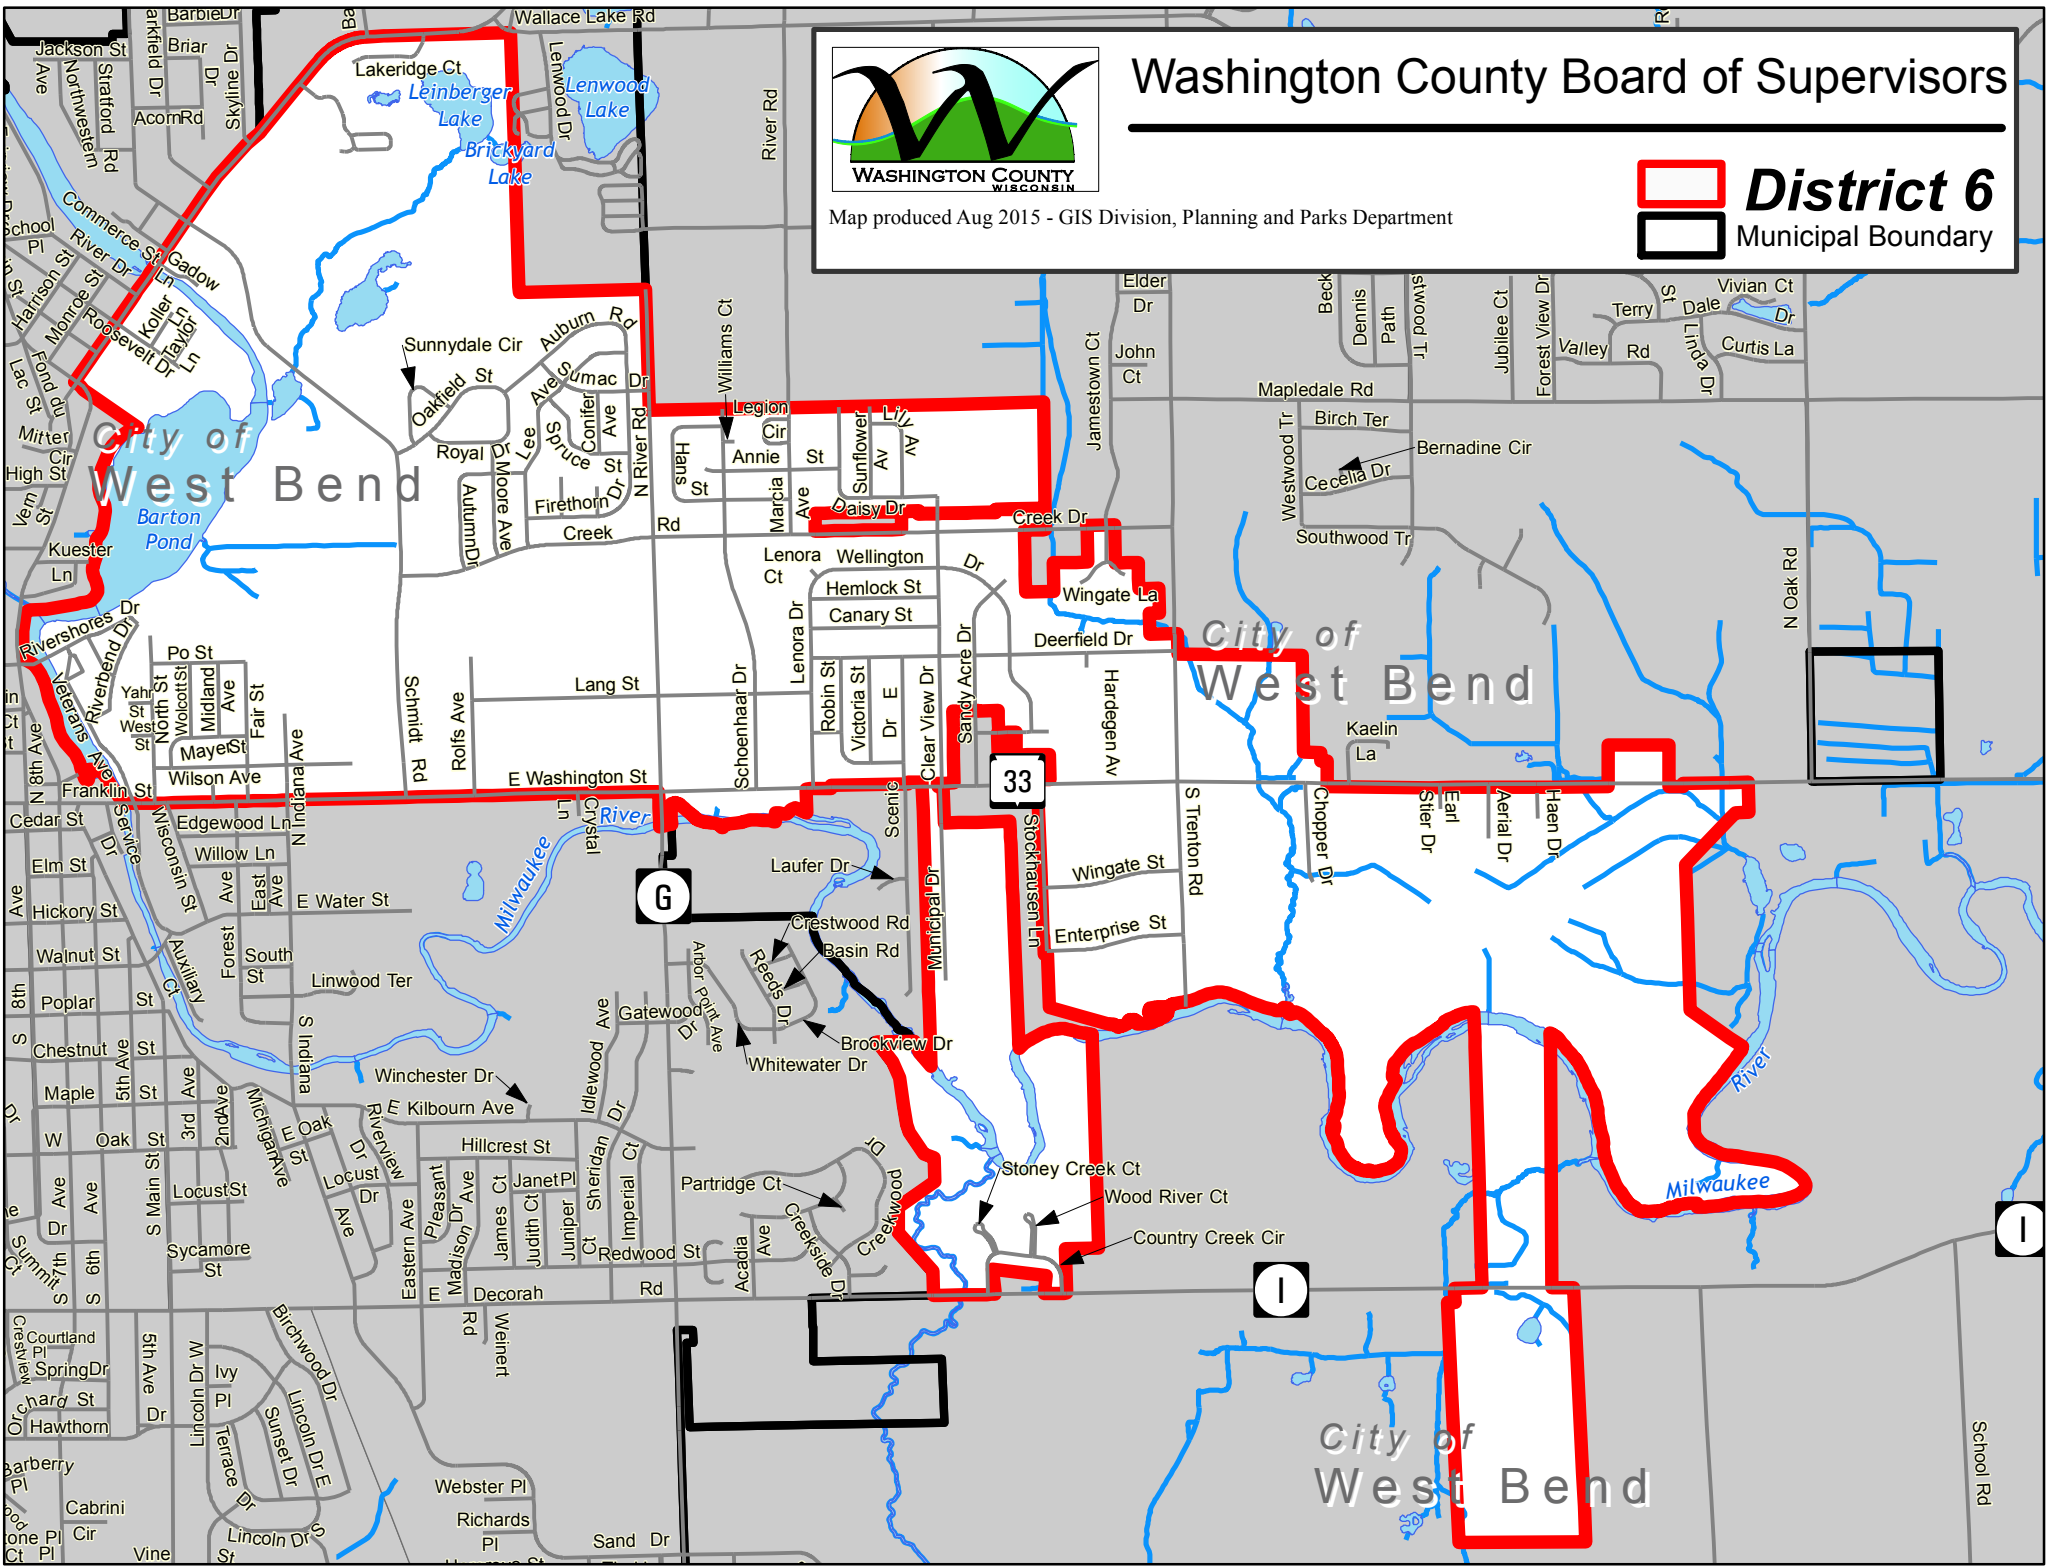

Washington County Board of Supervisors

Map produced Aug 2015 - GIS Division, Planning and Parks Department

 **District 6**
 **Municipal Boundary**

City of West Bend

City of West Bend

City of West Bend

33

G