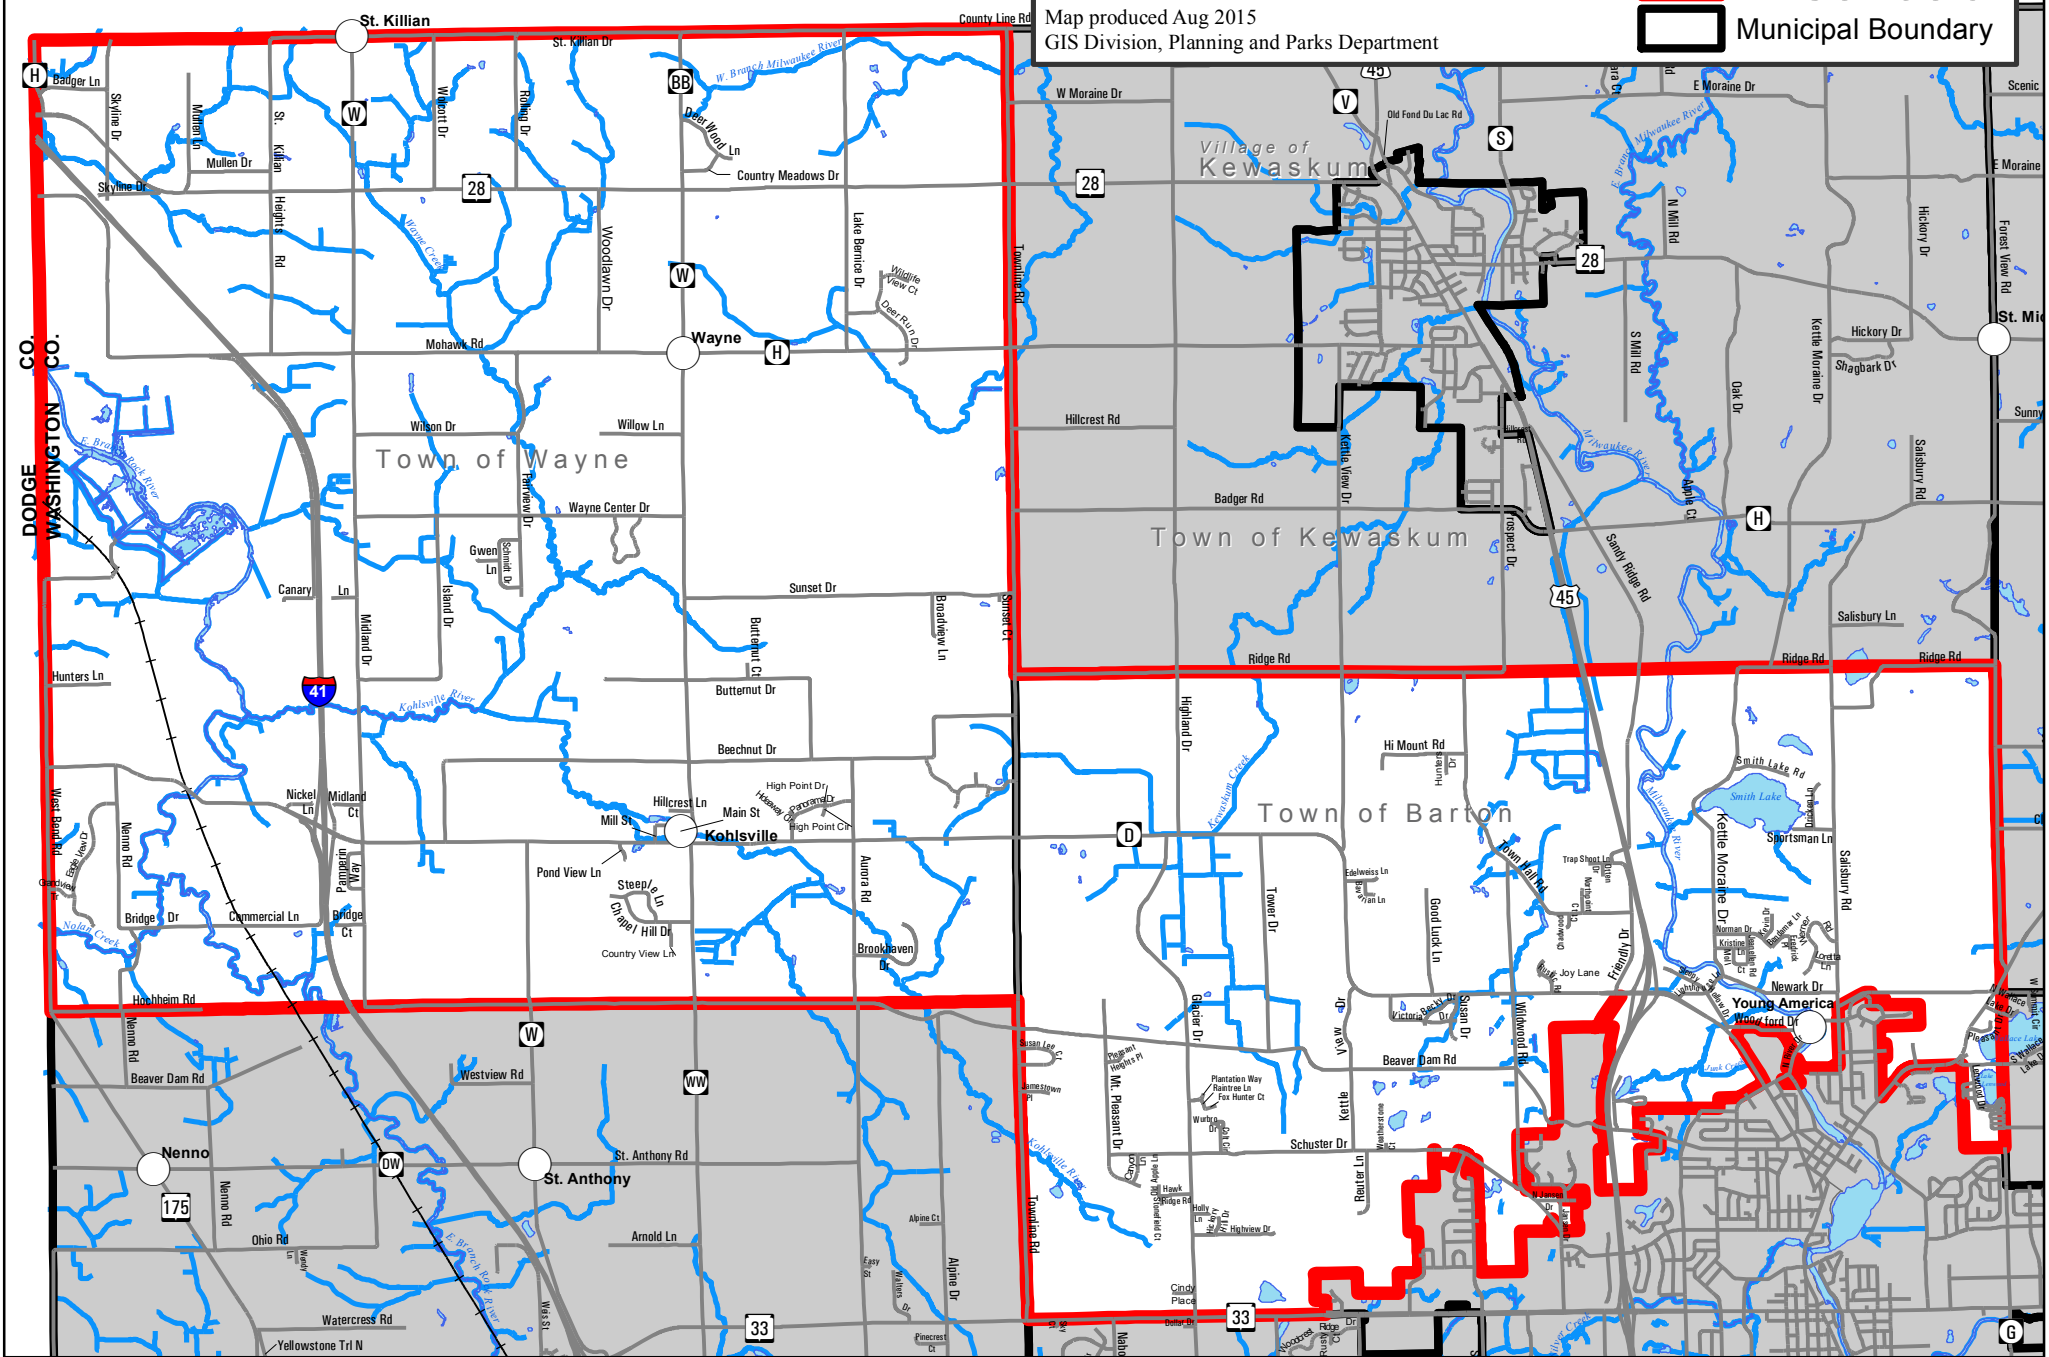

Washington County Board of Supervisors

Map produced Aug 2015
GIS Division, Planning and Parks Department

 **District 9**
 **Municipal Boundary**

DODGE CO.
WASHINGTON CO.

G