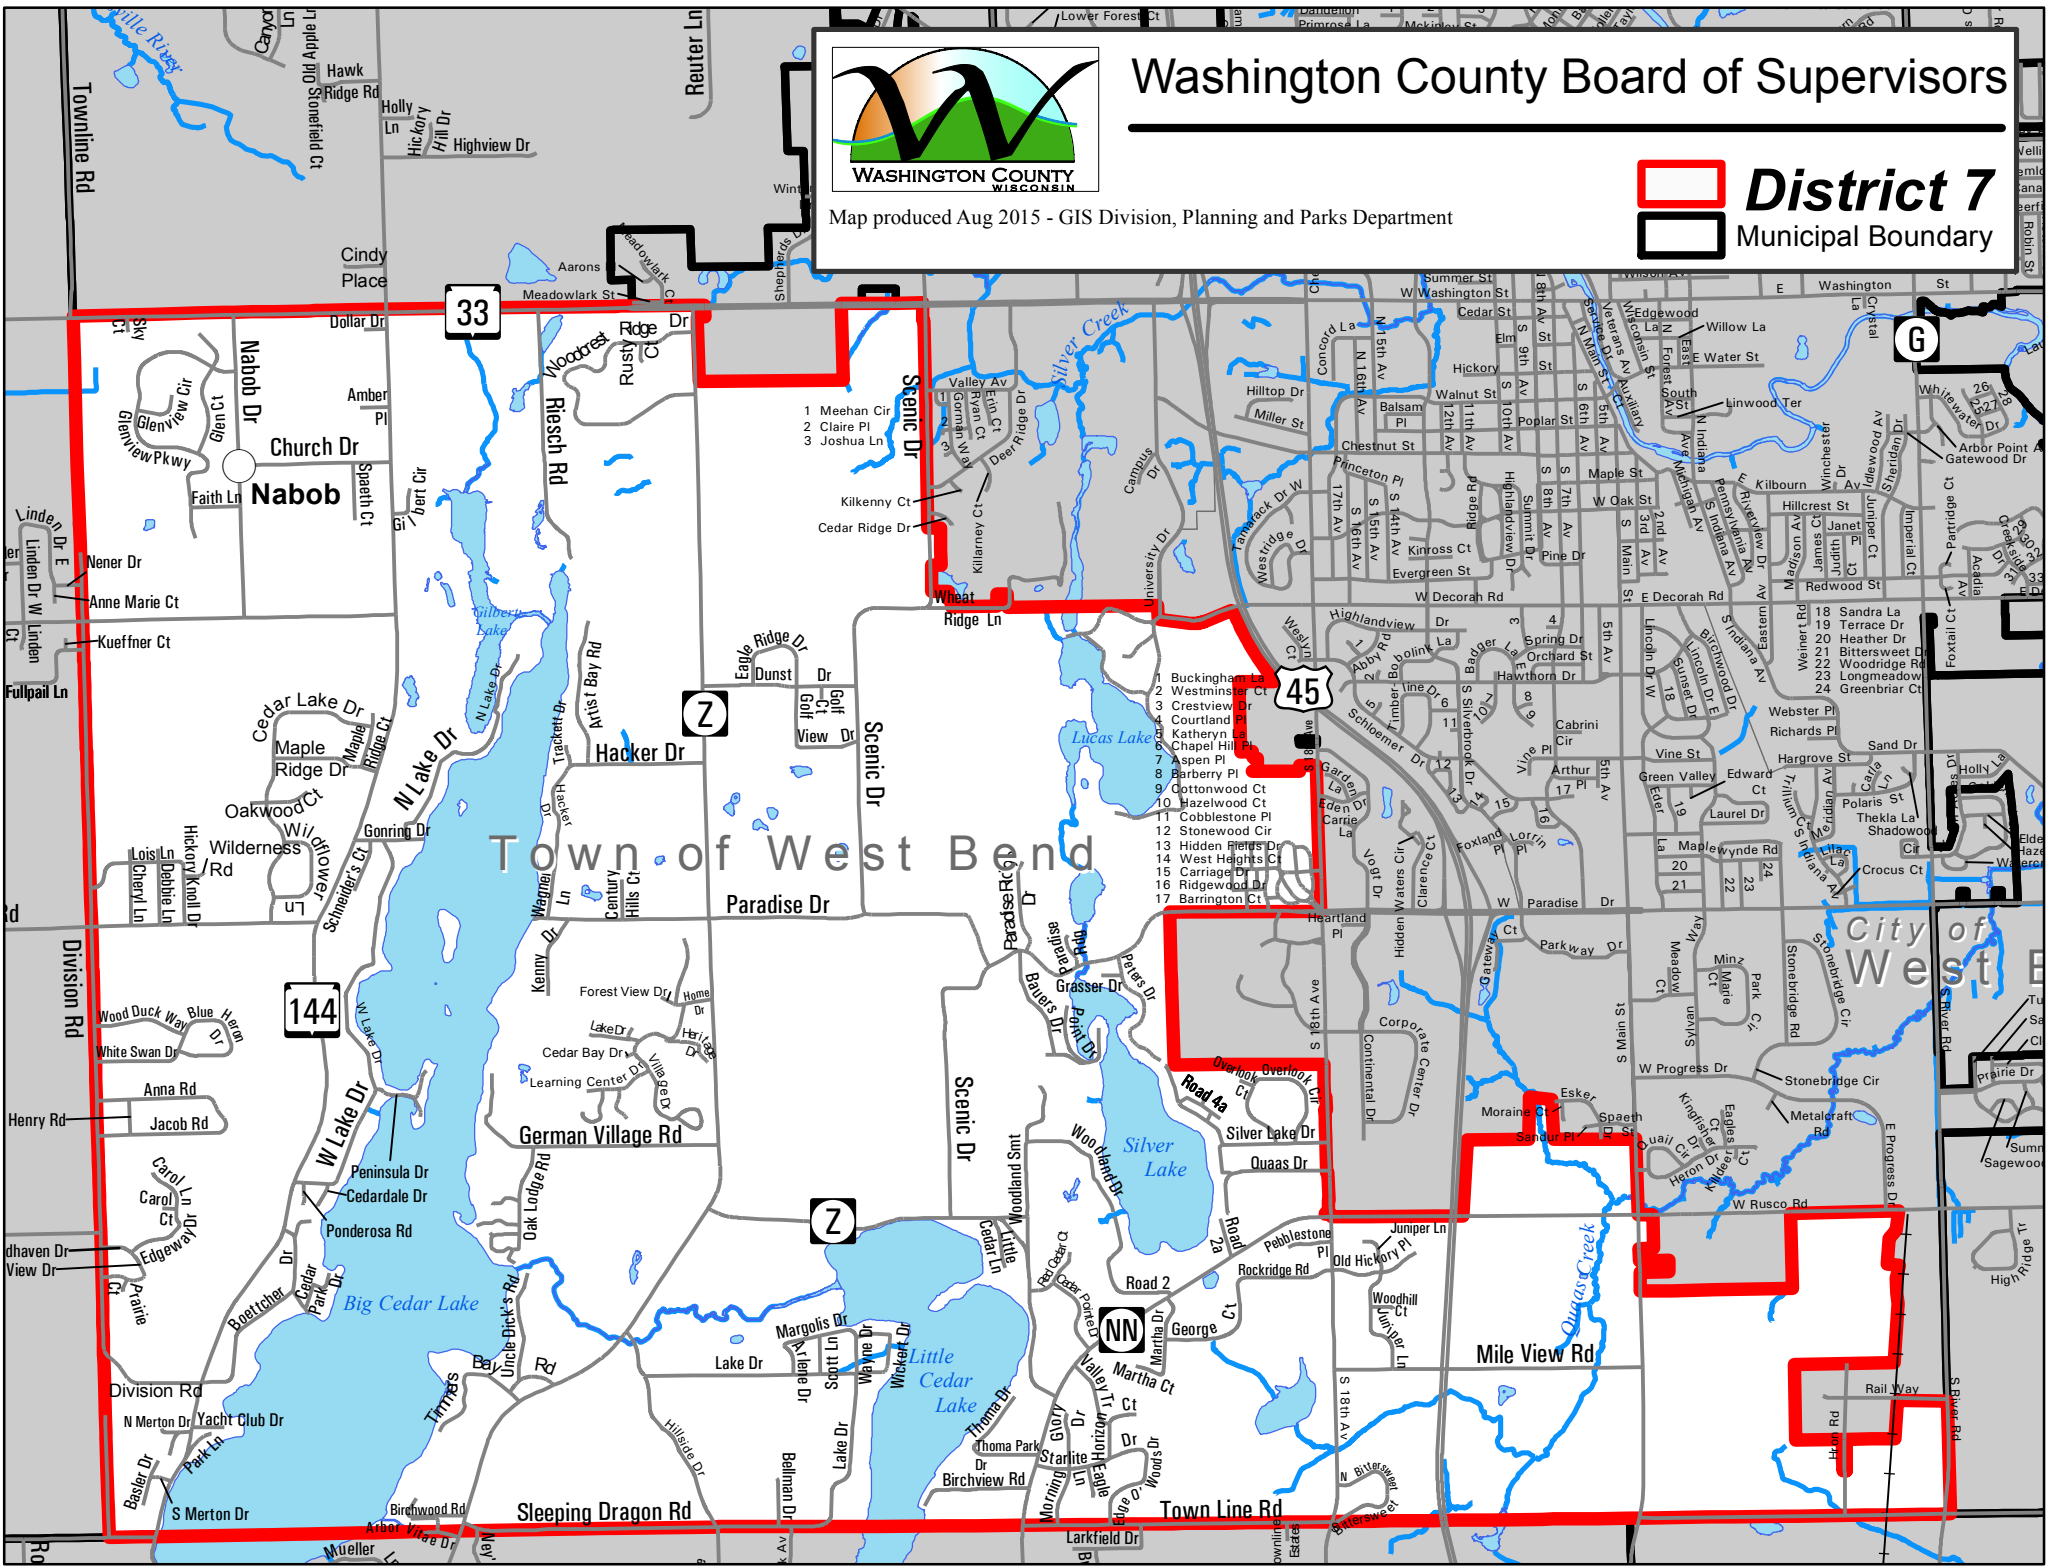

Washington County Board of Supervisors

Map produced Aug 2015 - GIS Division, Planning and Parks Department

 **District 7**
 **Municipal Boundary**

- 1 Meehan Cir
- 2 Claire Pl
- 3 Joshua Ln

- 1 Buckingham Ln
- 2 Westminster Ct
- 3 Crestview Dr
- 4 Courtyard Dr
- 5 Kathryn Ln
- 6 Chapel Hill Pl
- 7 Aspen Pl
- 8 Barberry Pl
- 9 Cottonwood Ct
- 10 Hazelwood Ct
- 11 Cobblestone Pl
- 12 Stonewood Cir
- 13 Hidden Pines Dr
- 14 West Heights Ct
- 15 Carriage Dr
- 16 Ridgewood Dr
- 17 Barrington Ct

G

Z

Z

NN