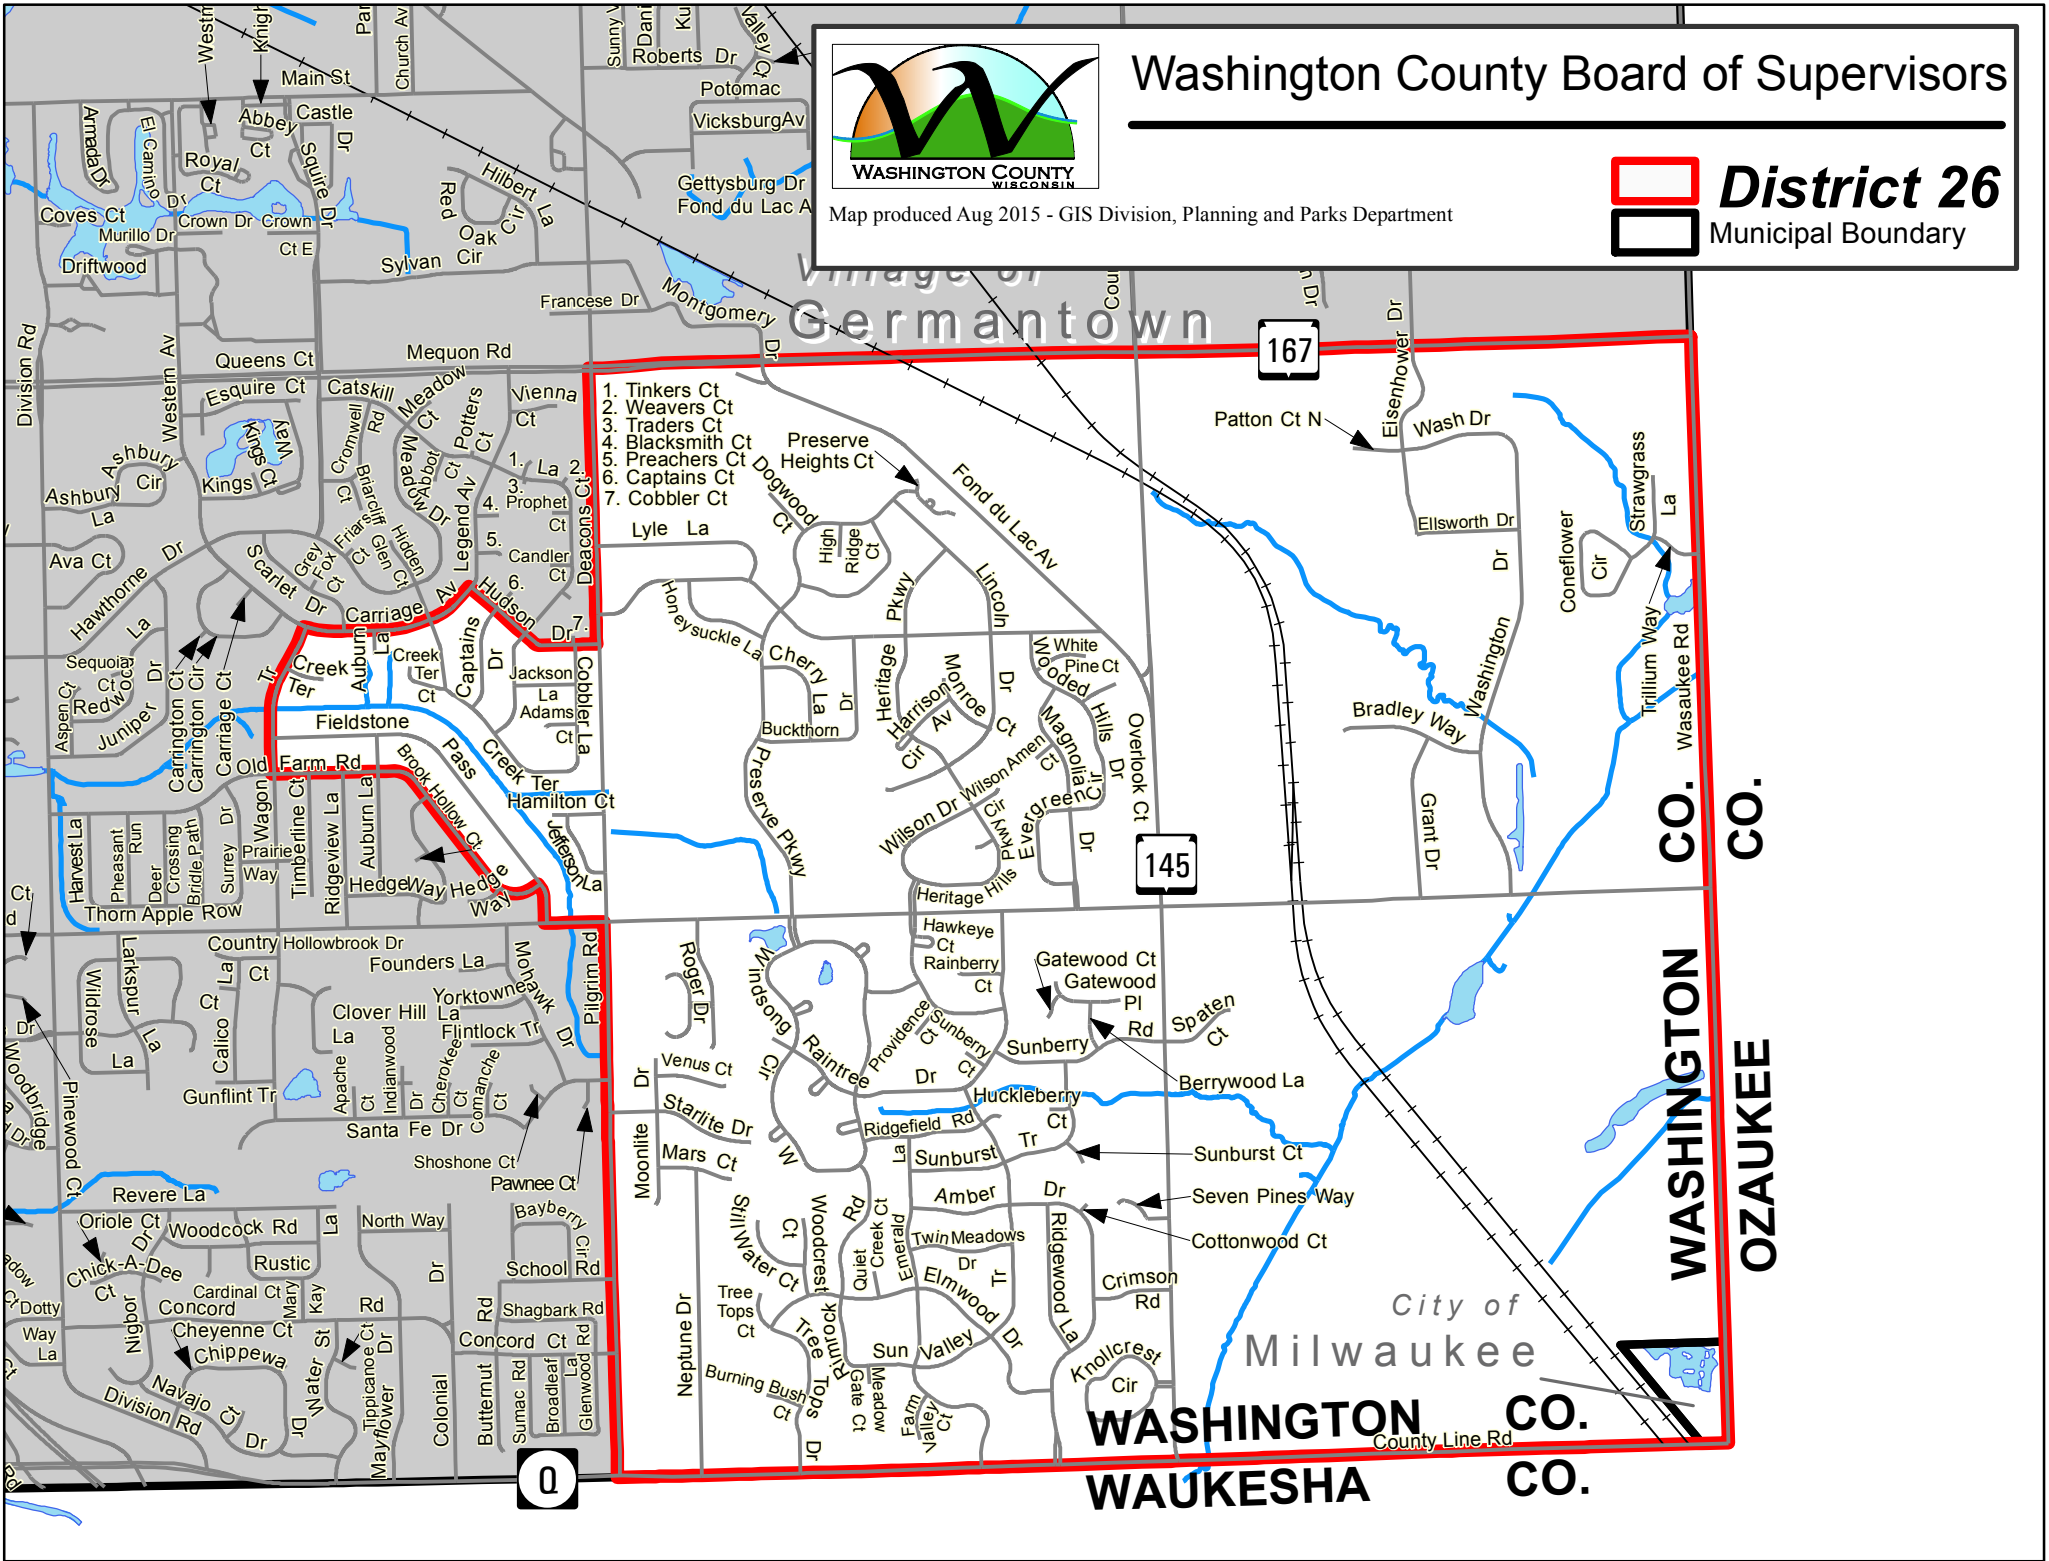

Washington County Board of Supervisors

Map produced Aug 2015 - GIS Division, Planning and Parks Department

District 26
Municipal Boundary

1. Tinkers Ct
2. Weavers Ct
3. Traders Ct
4. Blacksmith Ct
5. Preachers Ct
6. Captains Ct
7. Cobbler Ct

WASHINGTON CO.
OZAUKEE CO.

WASHINGTON CO.
WAUKESHA CO.

City of Milwaukee