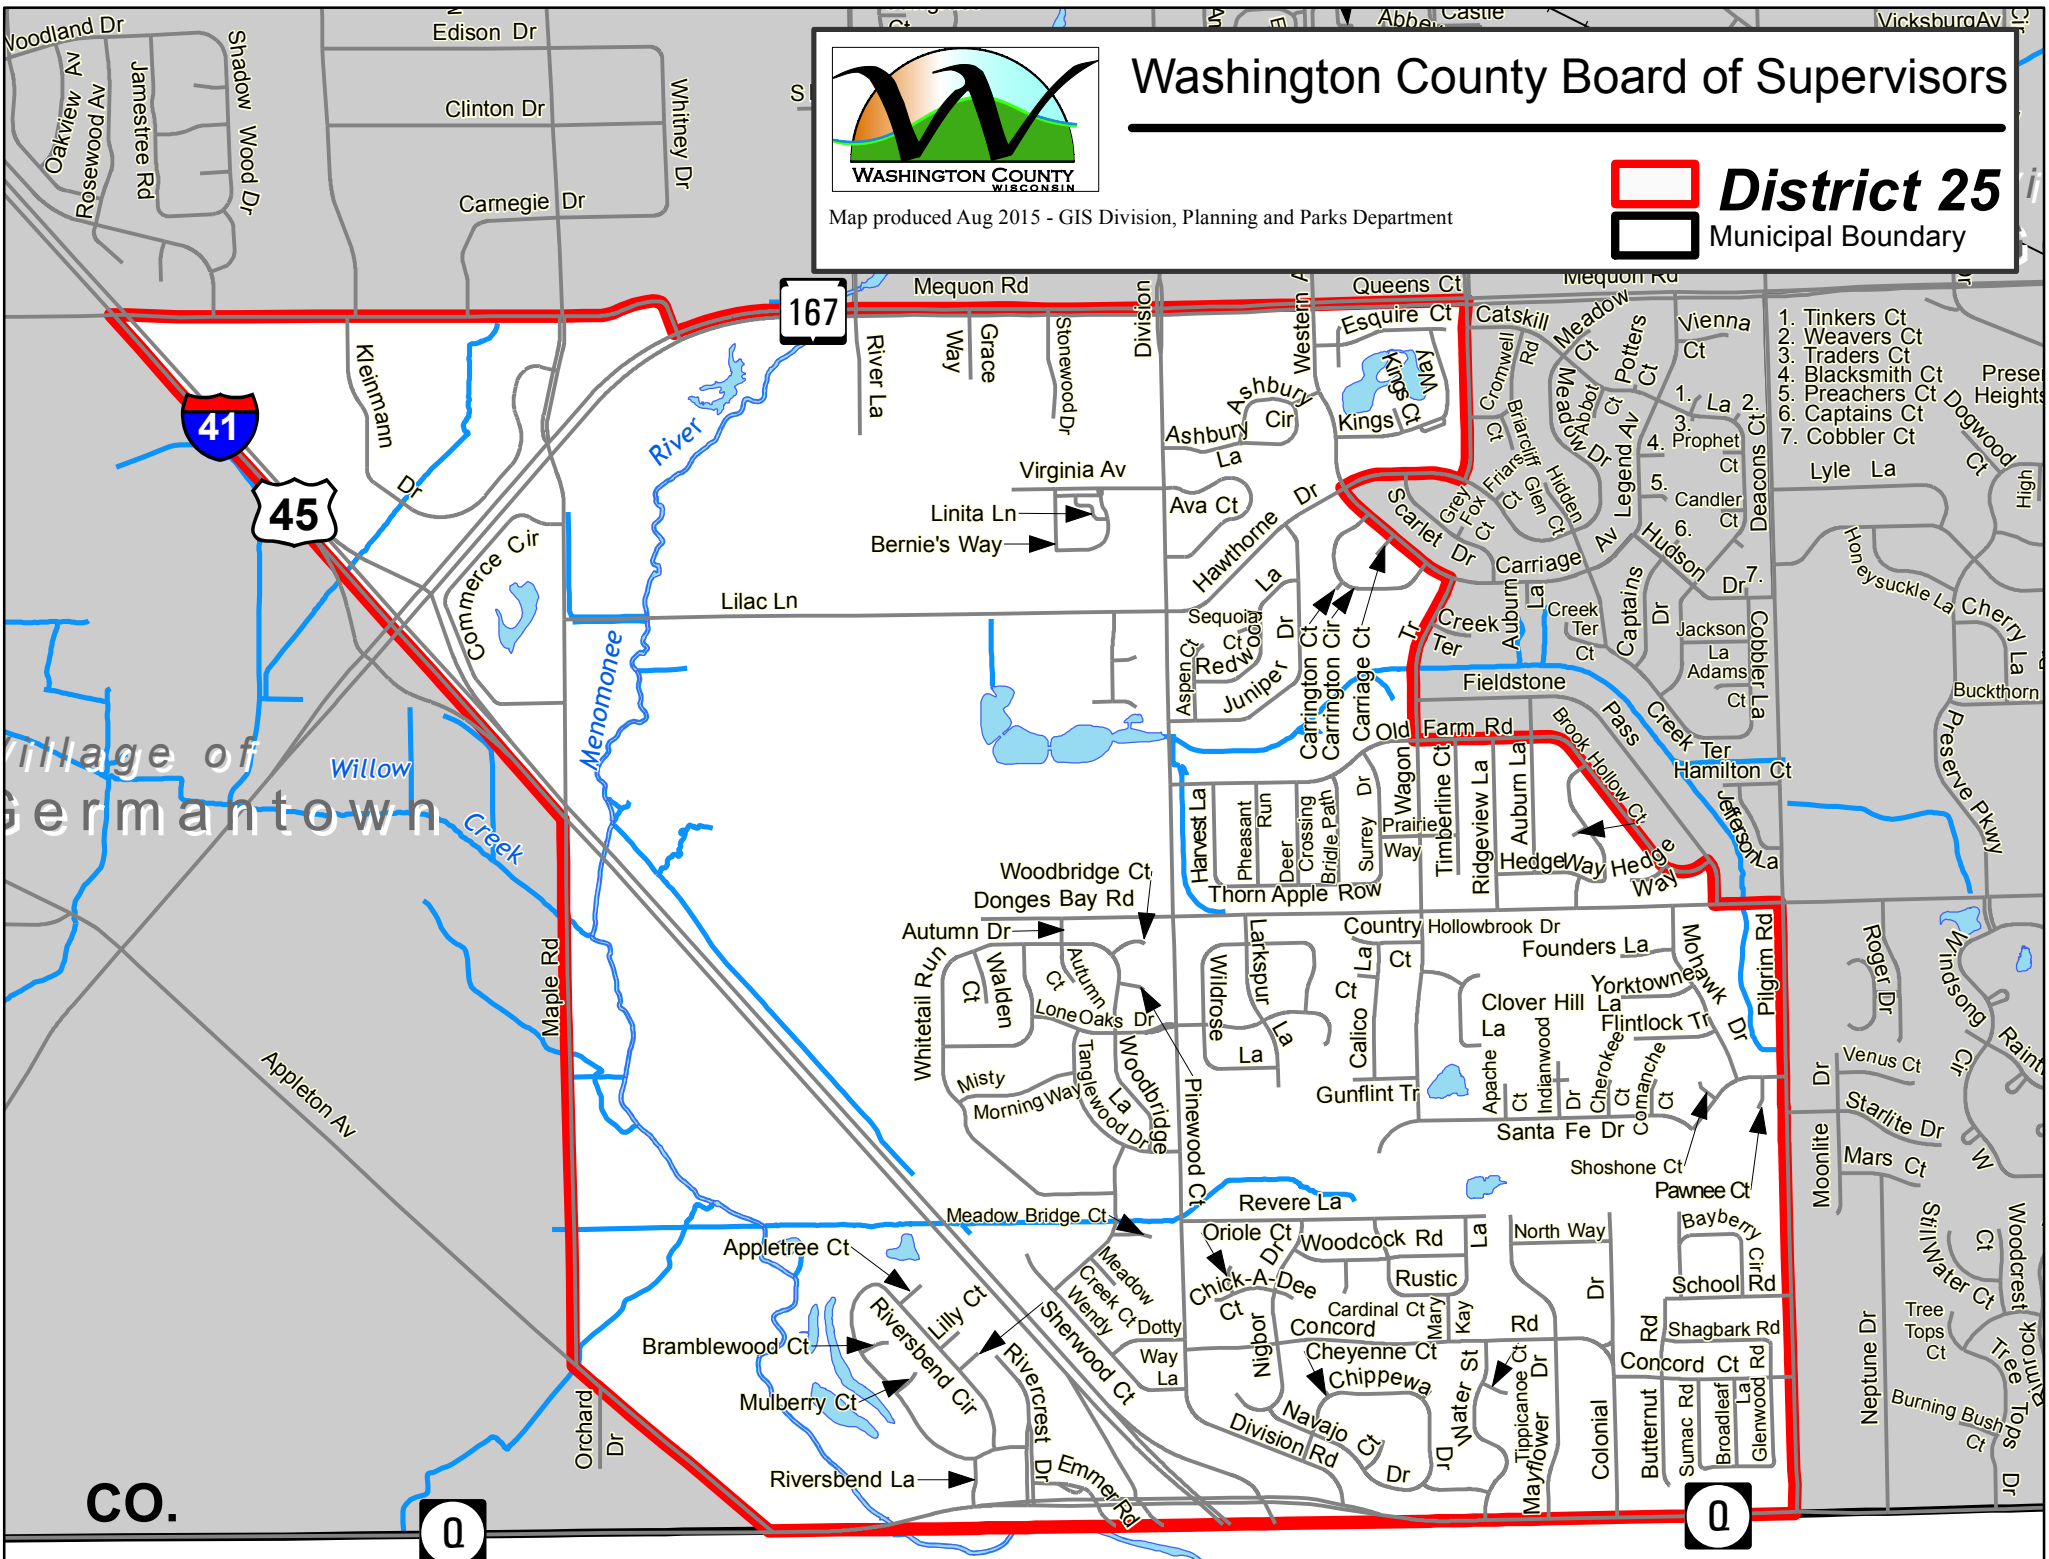

# Washington County Board of Supervisors

Map produced Aug 2015 - GIS Division, Planning and Parks Department

 **District 25**  
 Municipal Boundary

1. Tinkers Ct
2. Weavers Ct
3. Traders Ct
4. Blacksmith Ct
5. Preachers Ct
6. Captains Ct
7. Cobbler Ct

Village of Germantown

CO.