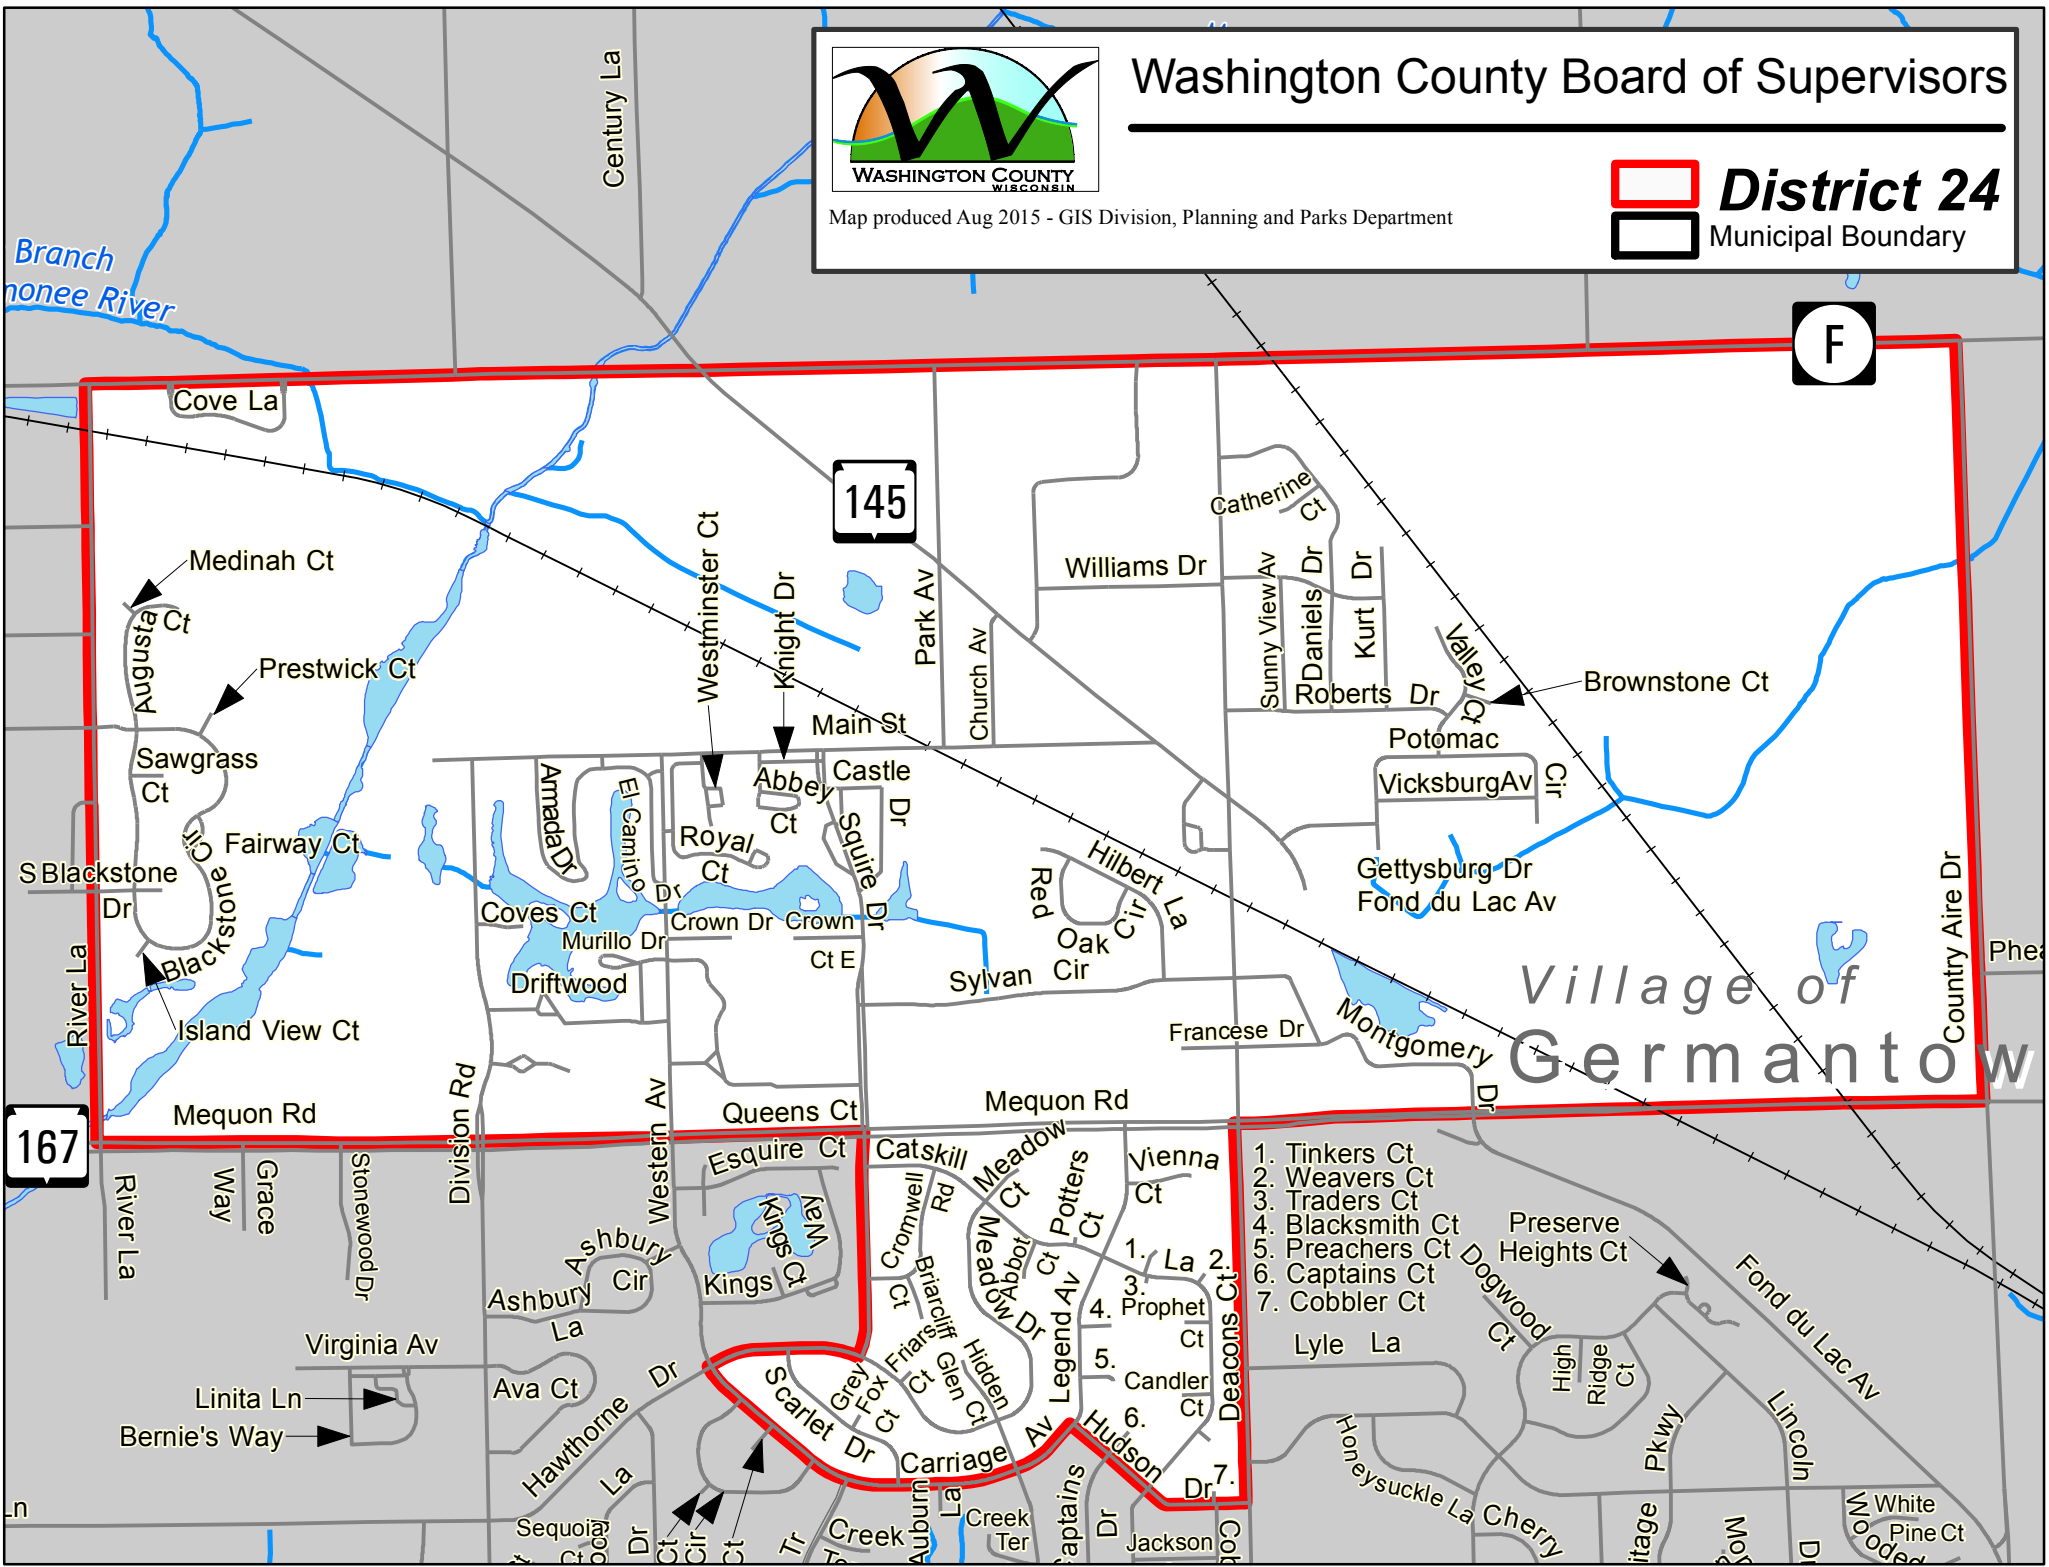

Washington County Board of Supervisors

Map produced Aug 2015 - GIS Division, Planning and Parks Department

District 24
Municipal Boundary

F

Village of
Germantown

1. Tinkers Ct
2. Weavers Ct
3. Traders Ct
4. Blacksmith Ct
5. Preachers Ct
6. Captains Ct
7. Cobbler Ct

167

145