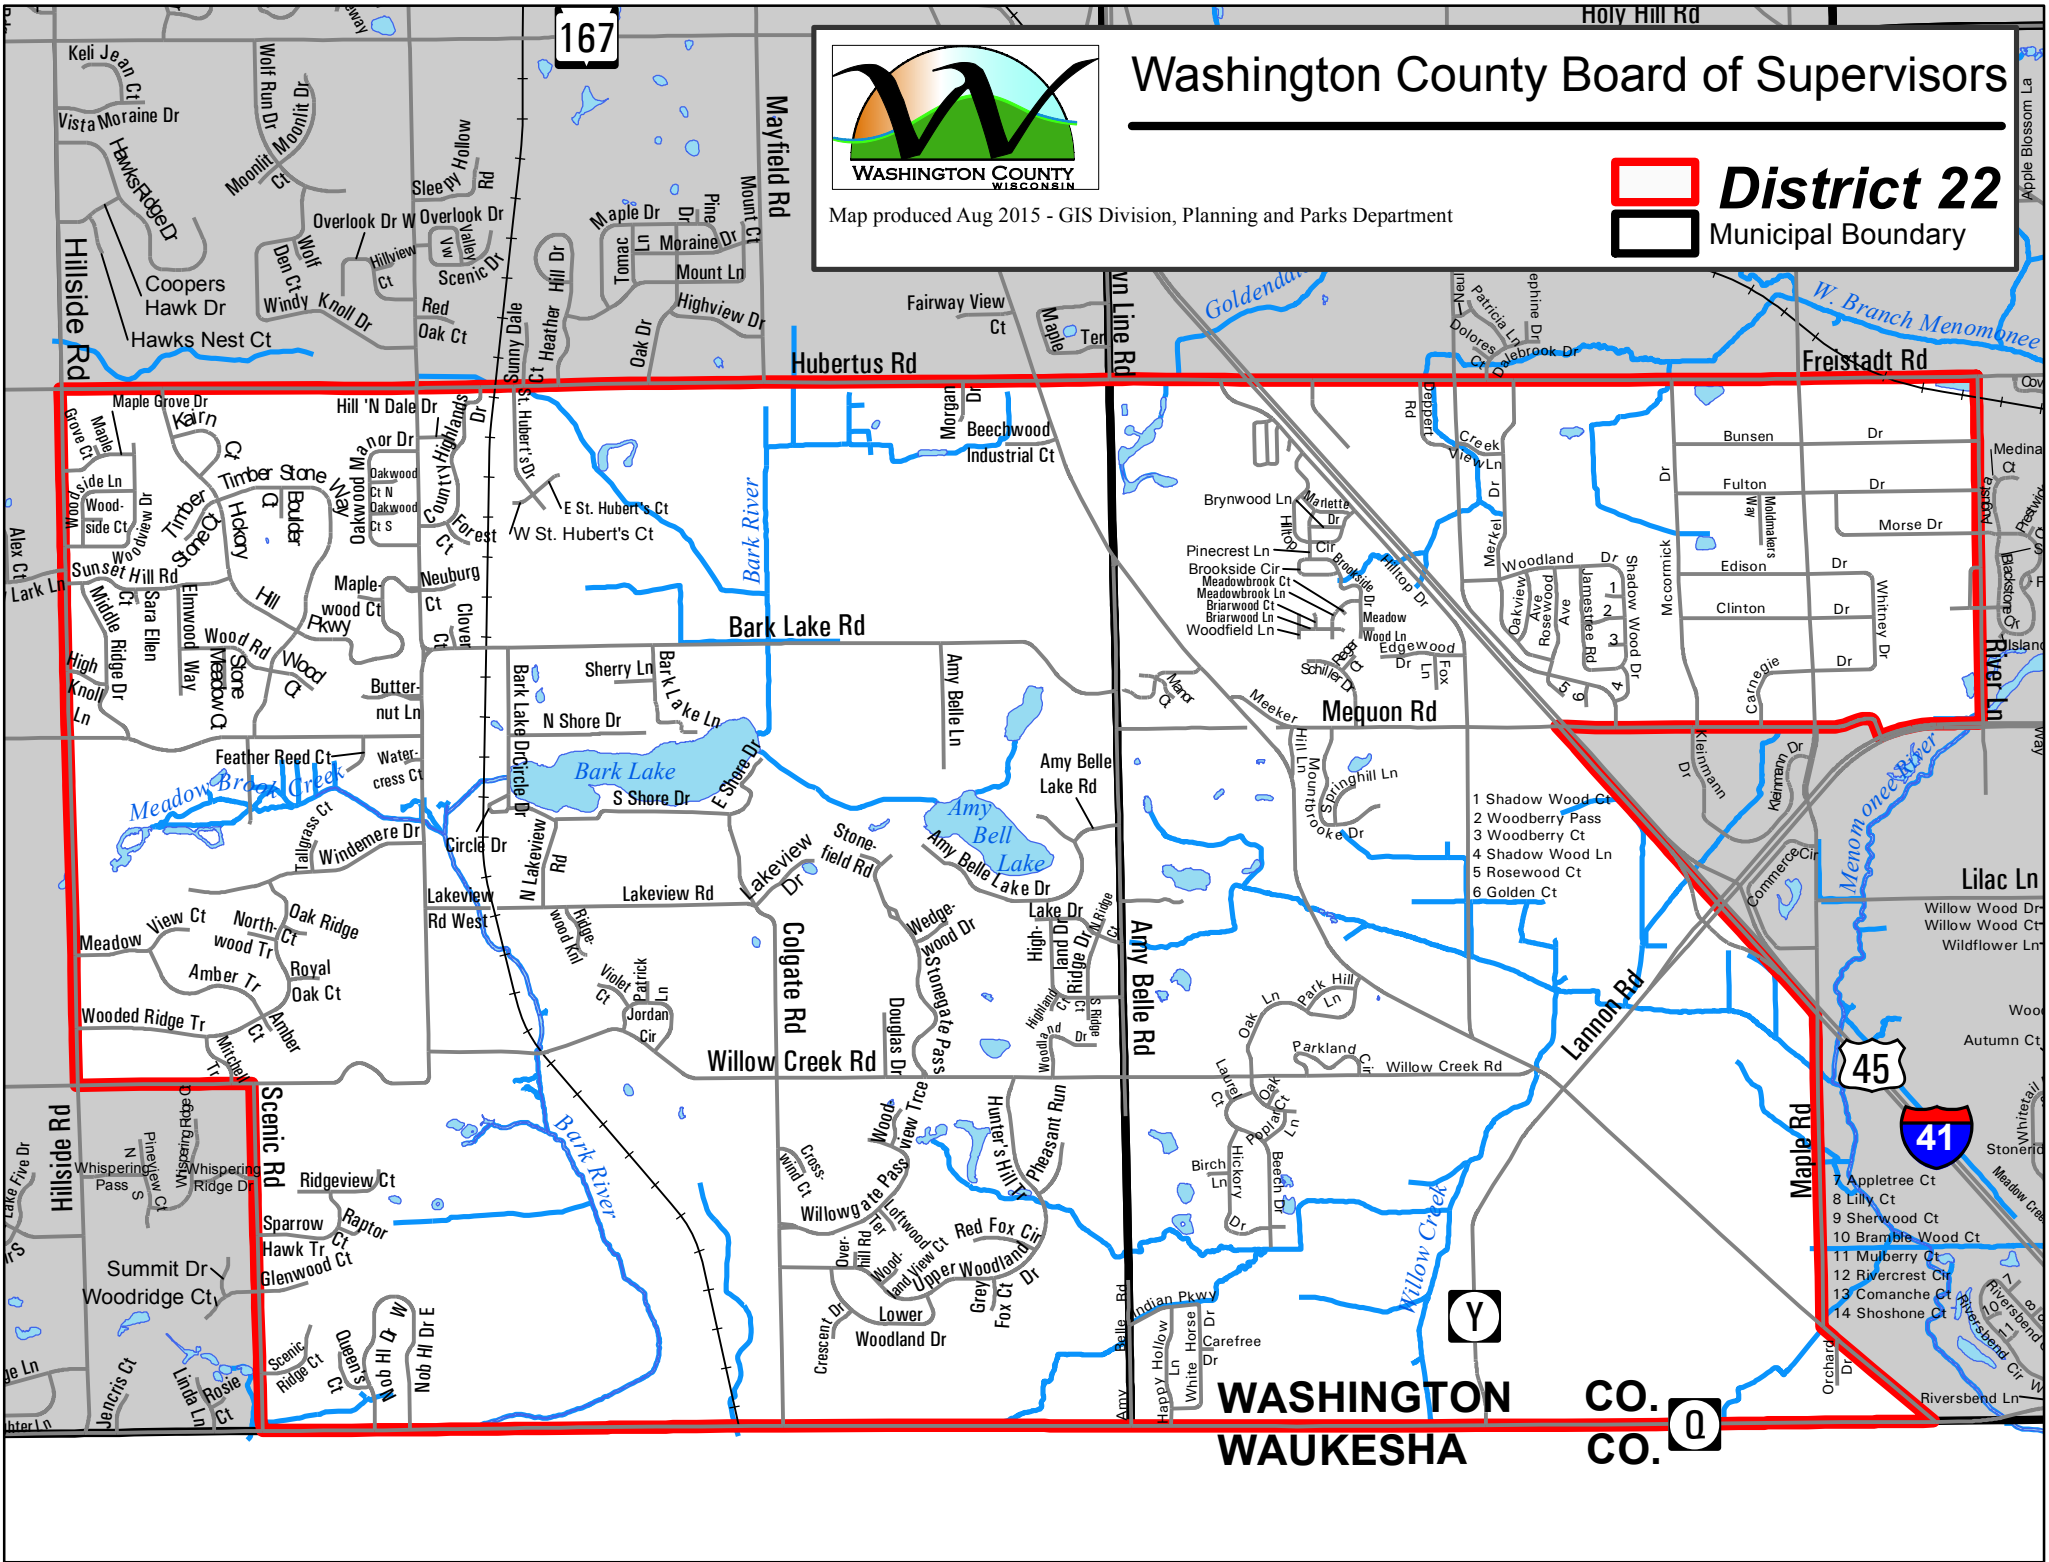

Washington County Board of Supervisors

Map produced Aug 2015 - GIS Division, Planning and Parks Department

 **District 22**
 Municipal Boundary

WASHINGTON
WAUKESHA

CO.
CO.