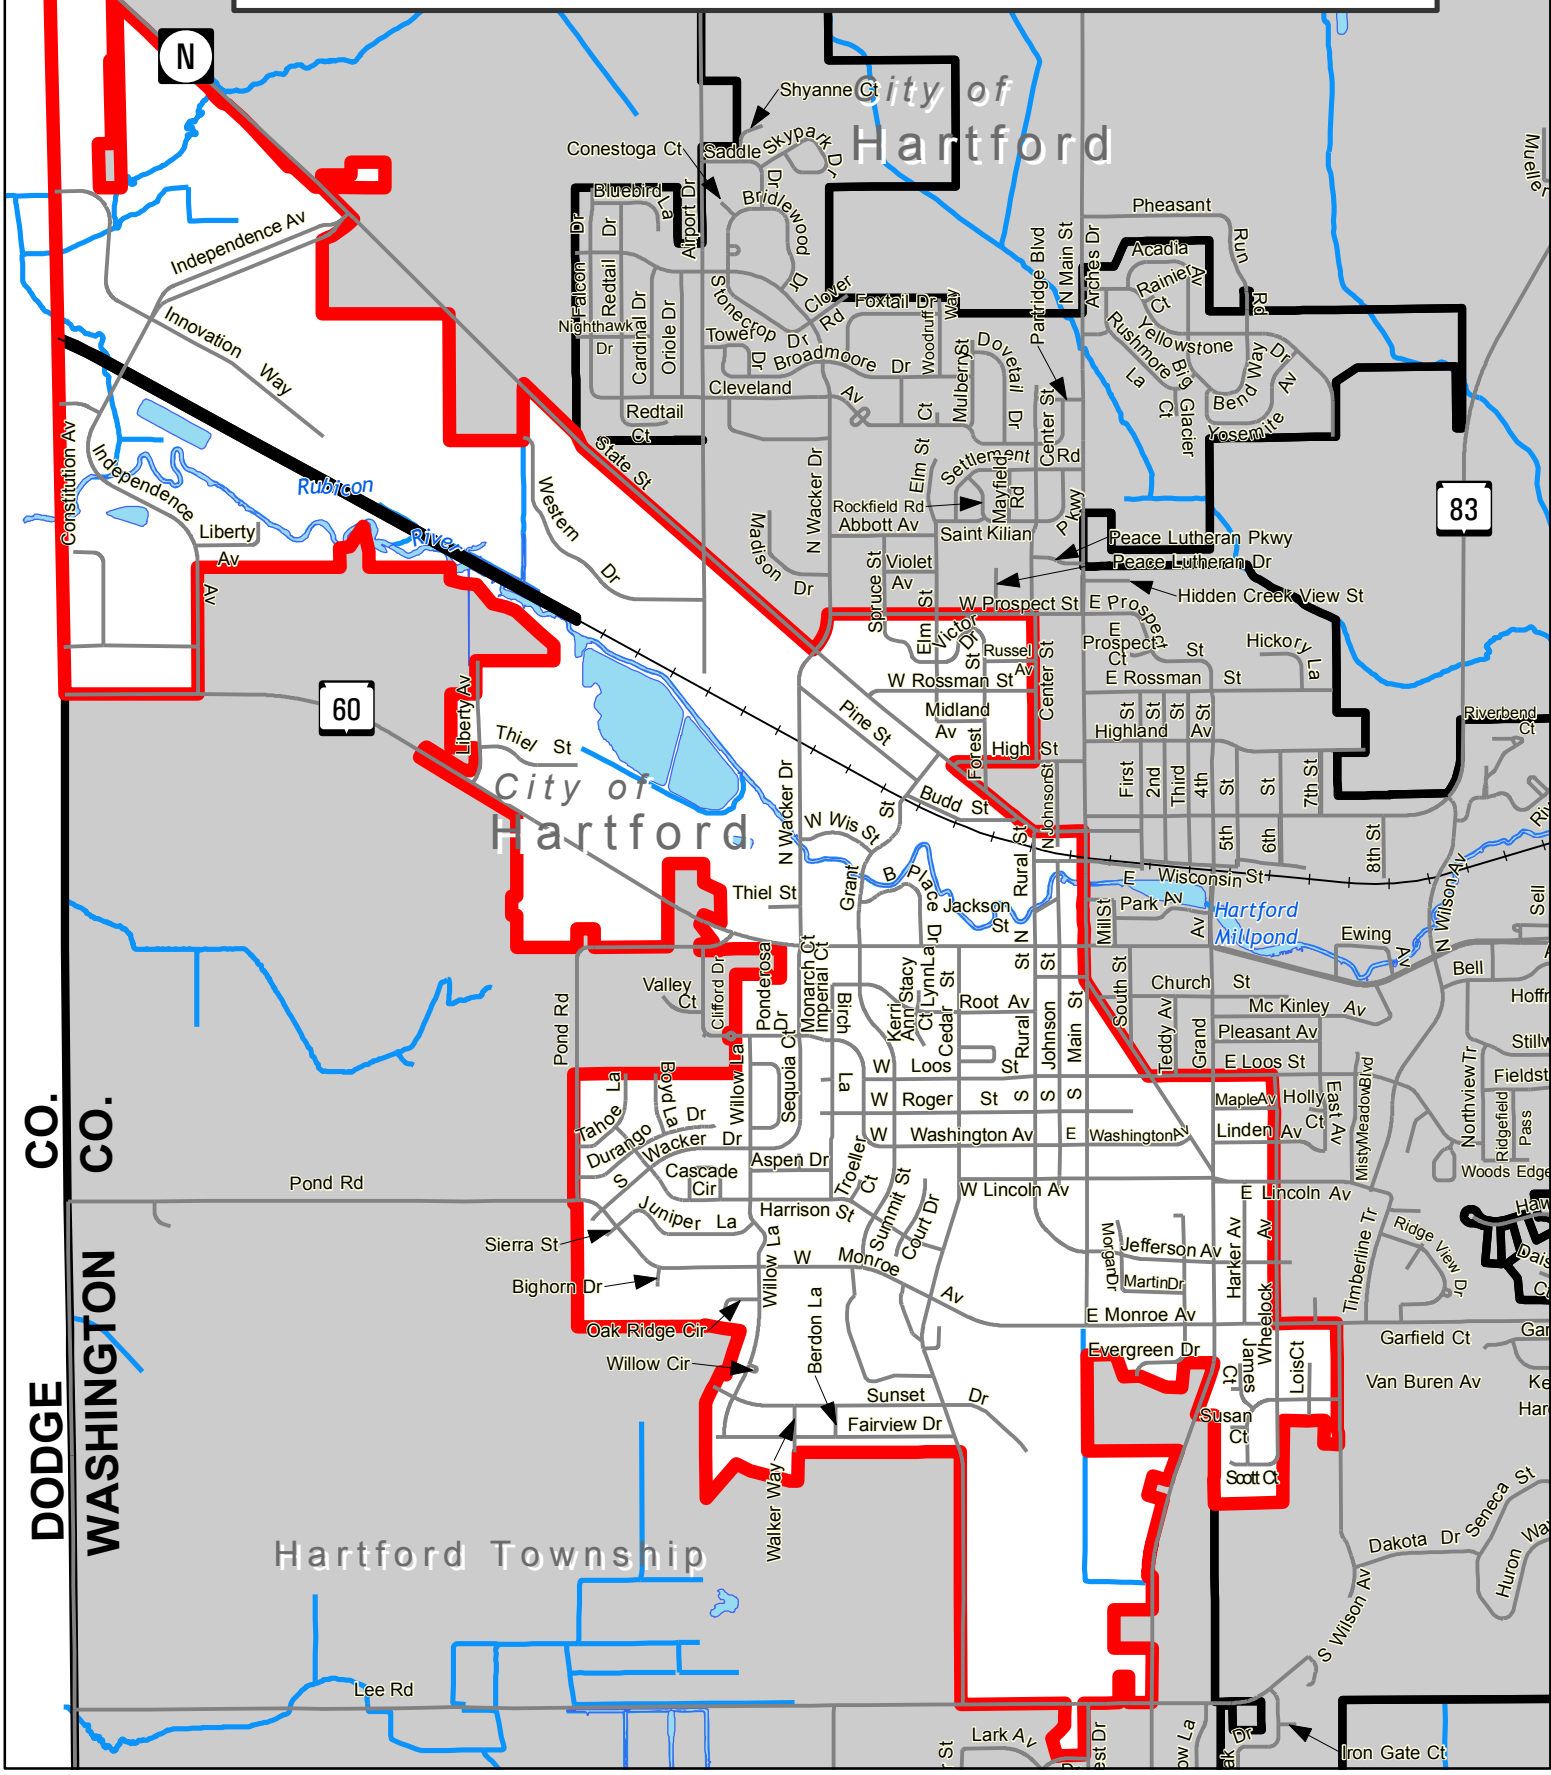

DODGE
WASHI

Washington County Board of Supervisors

Map produced Aug 2015 - GIS Division, Planning and Parks Department

District 18

Municipal Boundary

DODGE
WASHINGTON
CO.
CO.

Hartford Township

City of Hartford

City of Hartford

Hartford Millpond

N

60

83

Independence Av
Innovation Way

Liberty Av

Thiel St

Sunset Dr

Fairview Dr

Lee Rd

Wacker Dr

Juniper La

Willow La

Burdick Dr

Wacker Dr