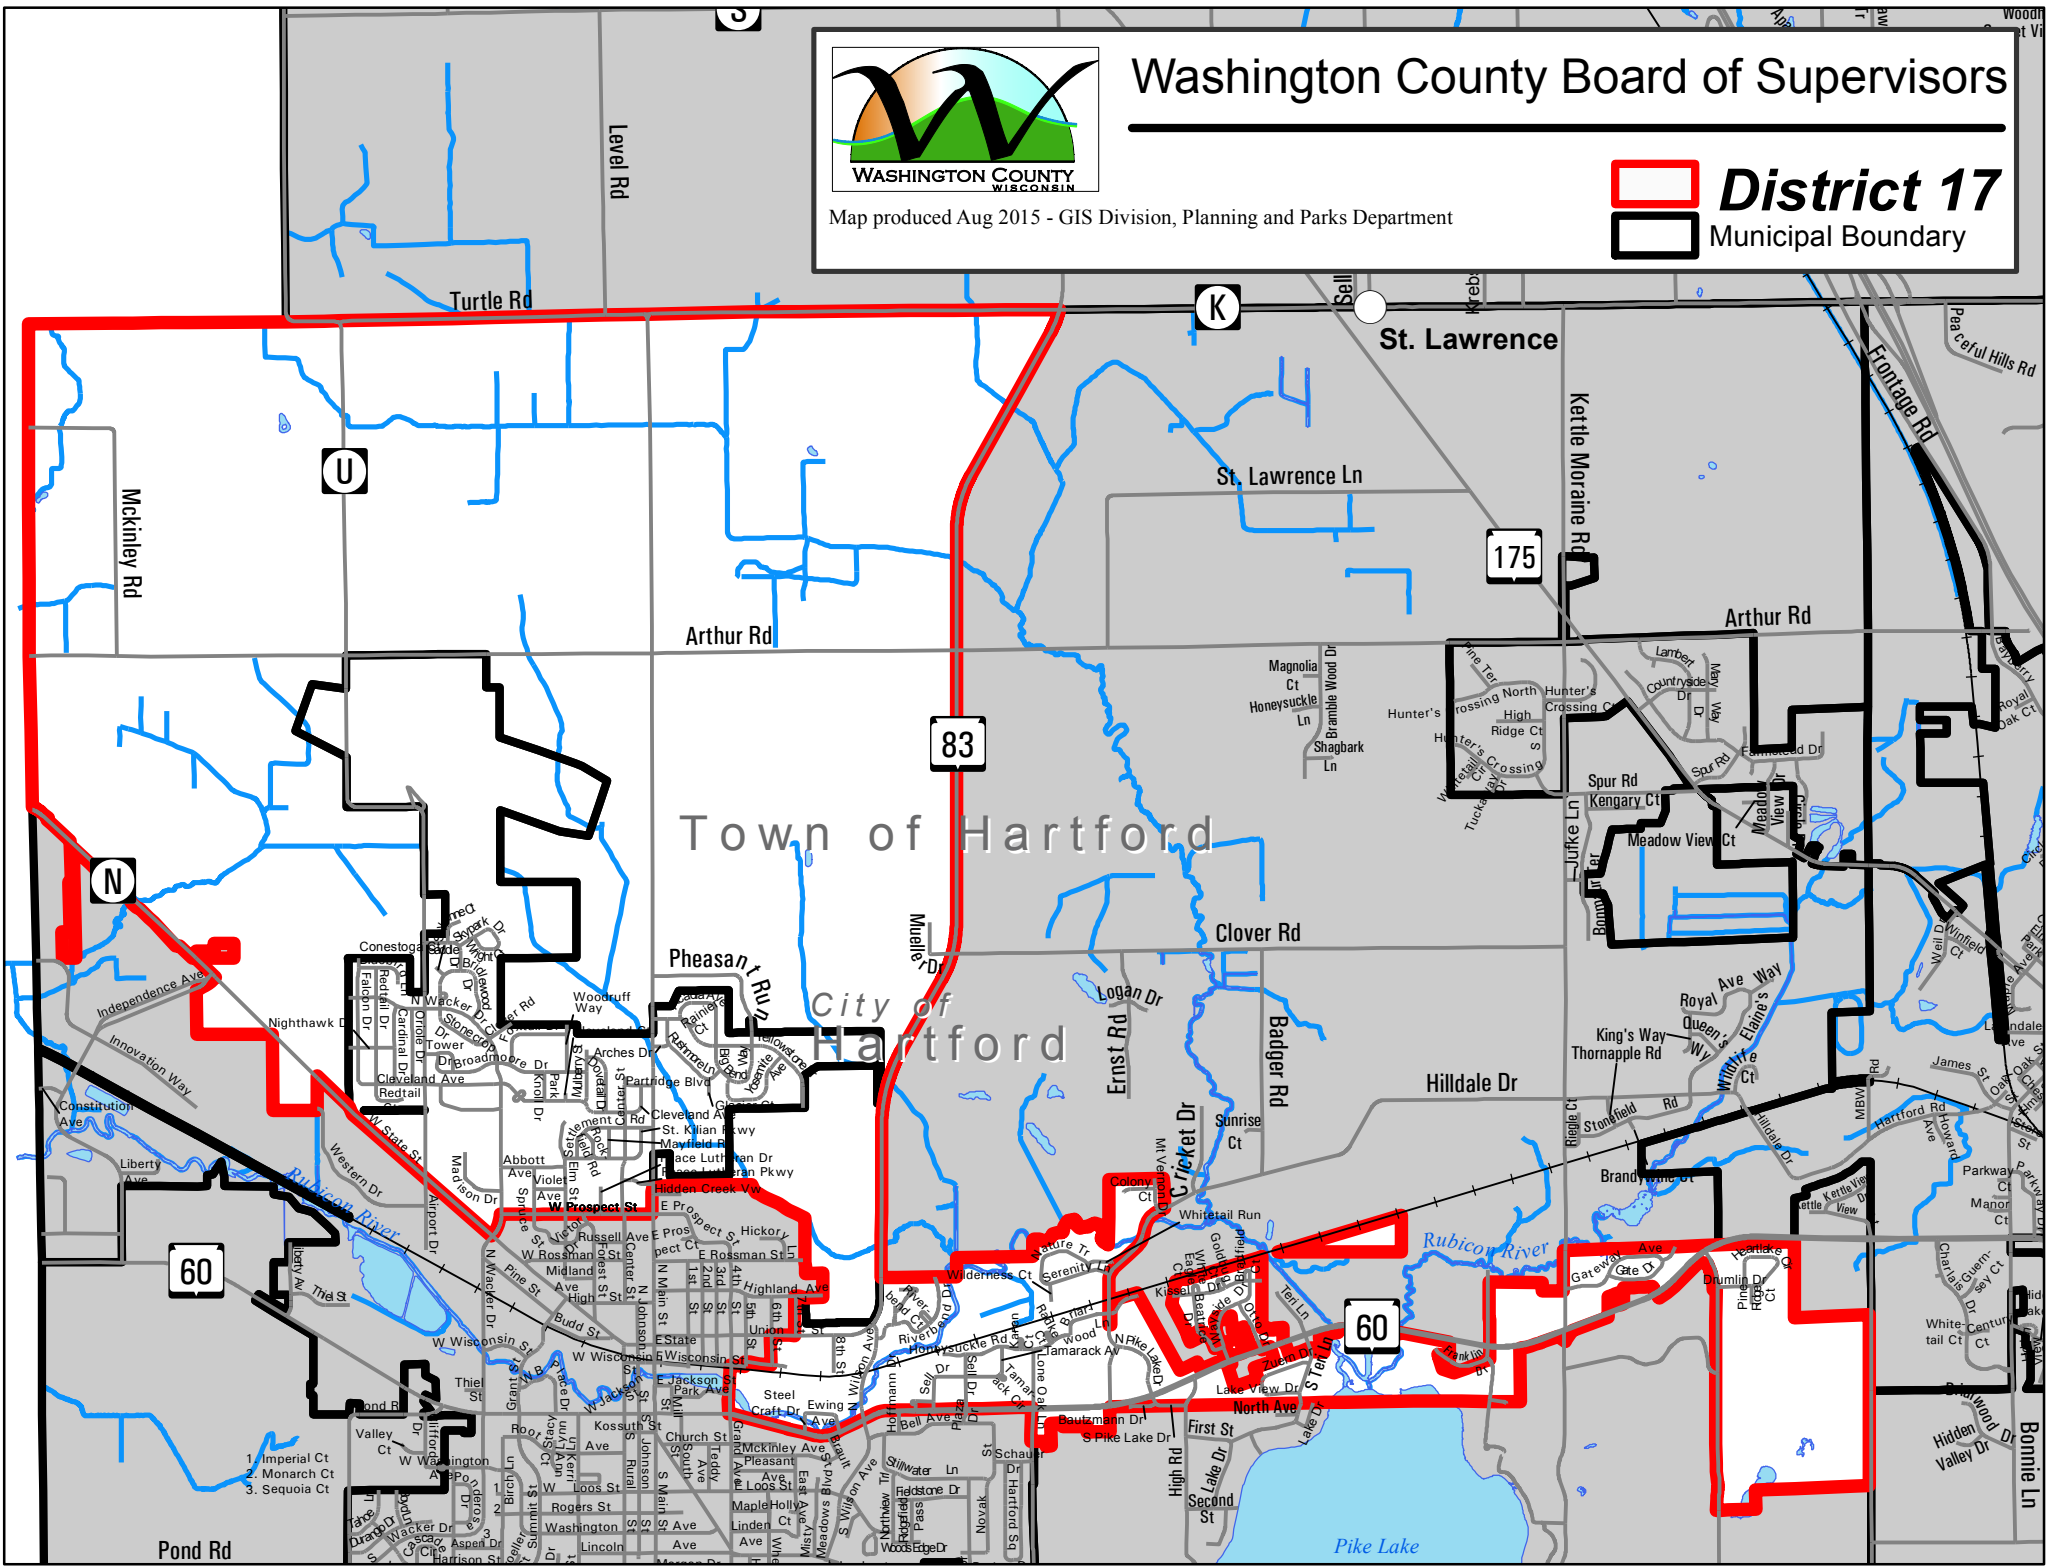

Washington County Board of Supervisors

Map produced Aug 2015 - GIS Division, Planning and Parks Department

 **District 17**
 Municipal Boundary

Town of Hartford

City of Hartford

- 1. Imperial Ct
- 2. Monarch Ct
- 3. Sequoia Ct