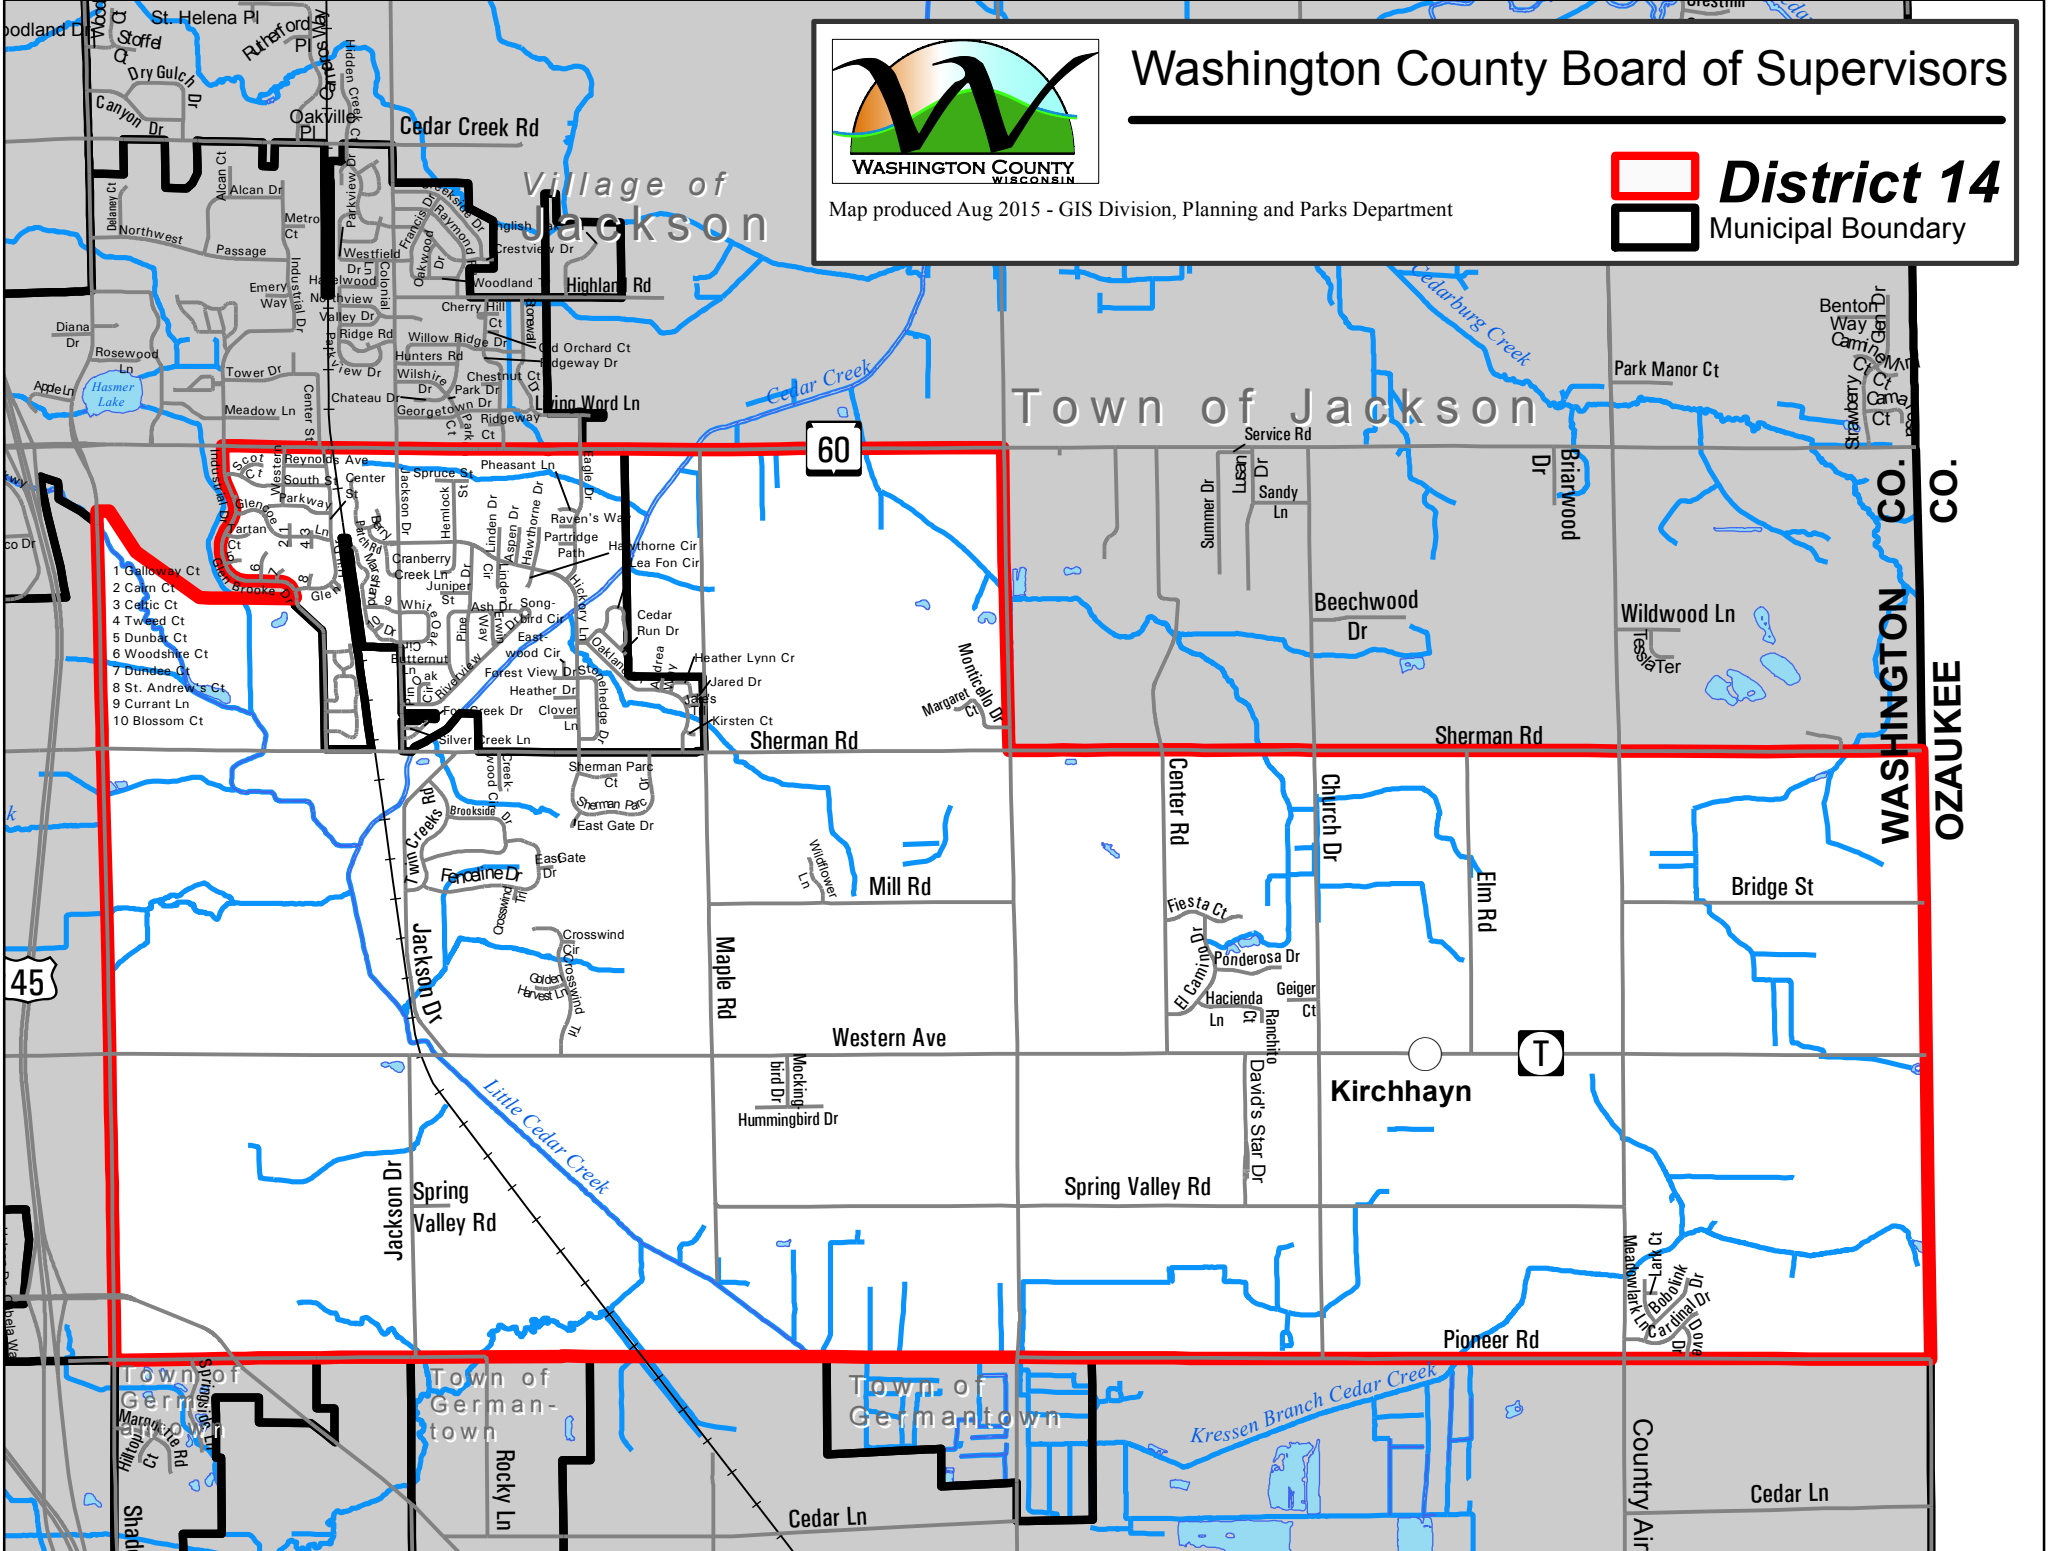

Washington County Board of Supervisors

Map produced Aug 2015 - GIS Division, Planning and Parks Department

 **District 14**
 Municipal Boundary

- 1 Galloway Ct
- 2 Cairn Ct
- 3 Celtic Ct
- 4 Tweed Ct
- 5 Dunbar Ct
- 6 Woodshire Ct
- 7 Dundee Ct
- 8 St. Andrew's Ct
- 9 Currant Ln
- 10 Blossom Ct

Village of Jackson

Town of Jackson

WASHINGTON CO.
OZAUKEE CO.

45

60

T