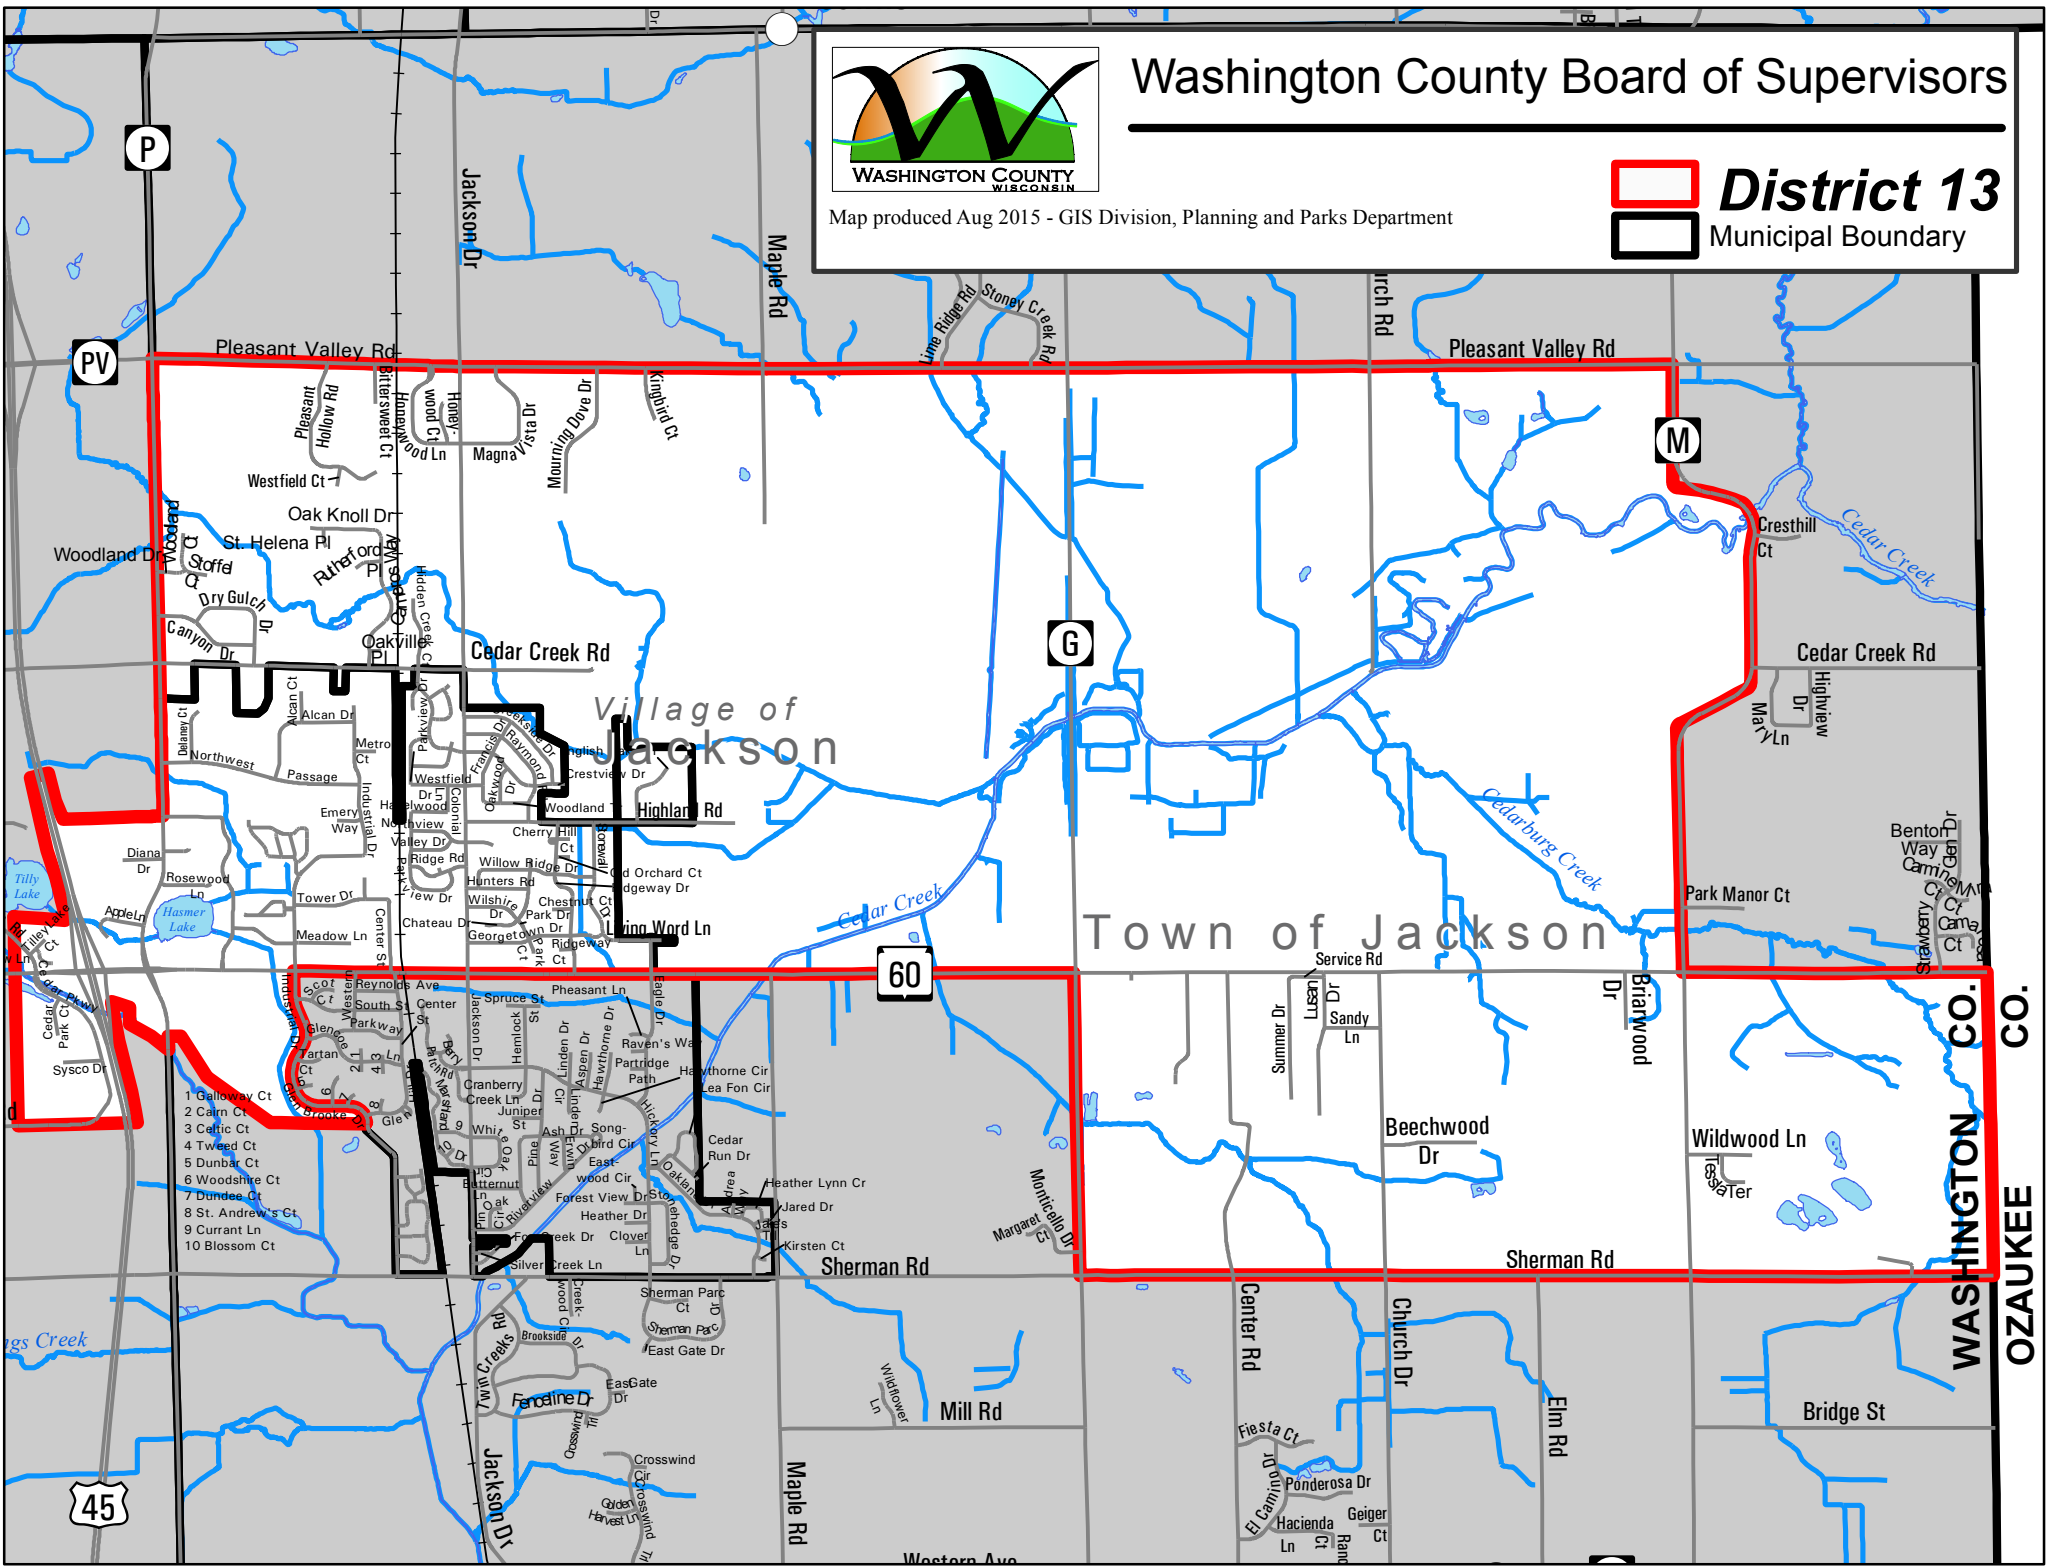

Washington County Board of Supervisors

Map produced Aug 2015 - GIS Division, Planning and Parks Department

 **District 13**
 Municipal Boundary

P

PV

M

G

60

45

- 1 Galloway Ct
- 2 Cain Ct
- 3 Celtic Ct
- 4 Tweed Ct
- 5 Dunbar Ct
- 6 Woodshire Ct
- 7 Dundee Ct
- 8 St. Andrew's Ct
- 9 Currant Ln
- 10 Blossom Ct

WASHINGTON CO.
OZAUKEE CO.