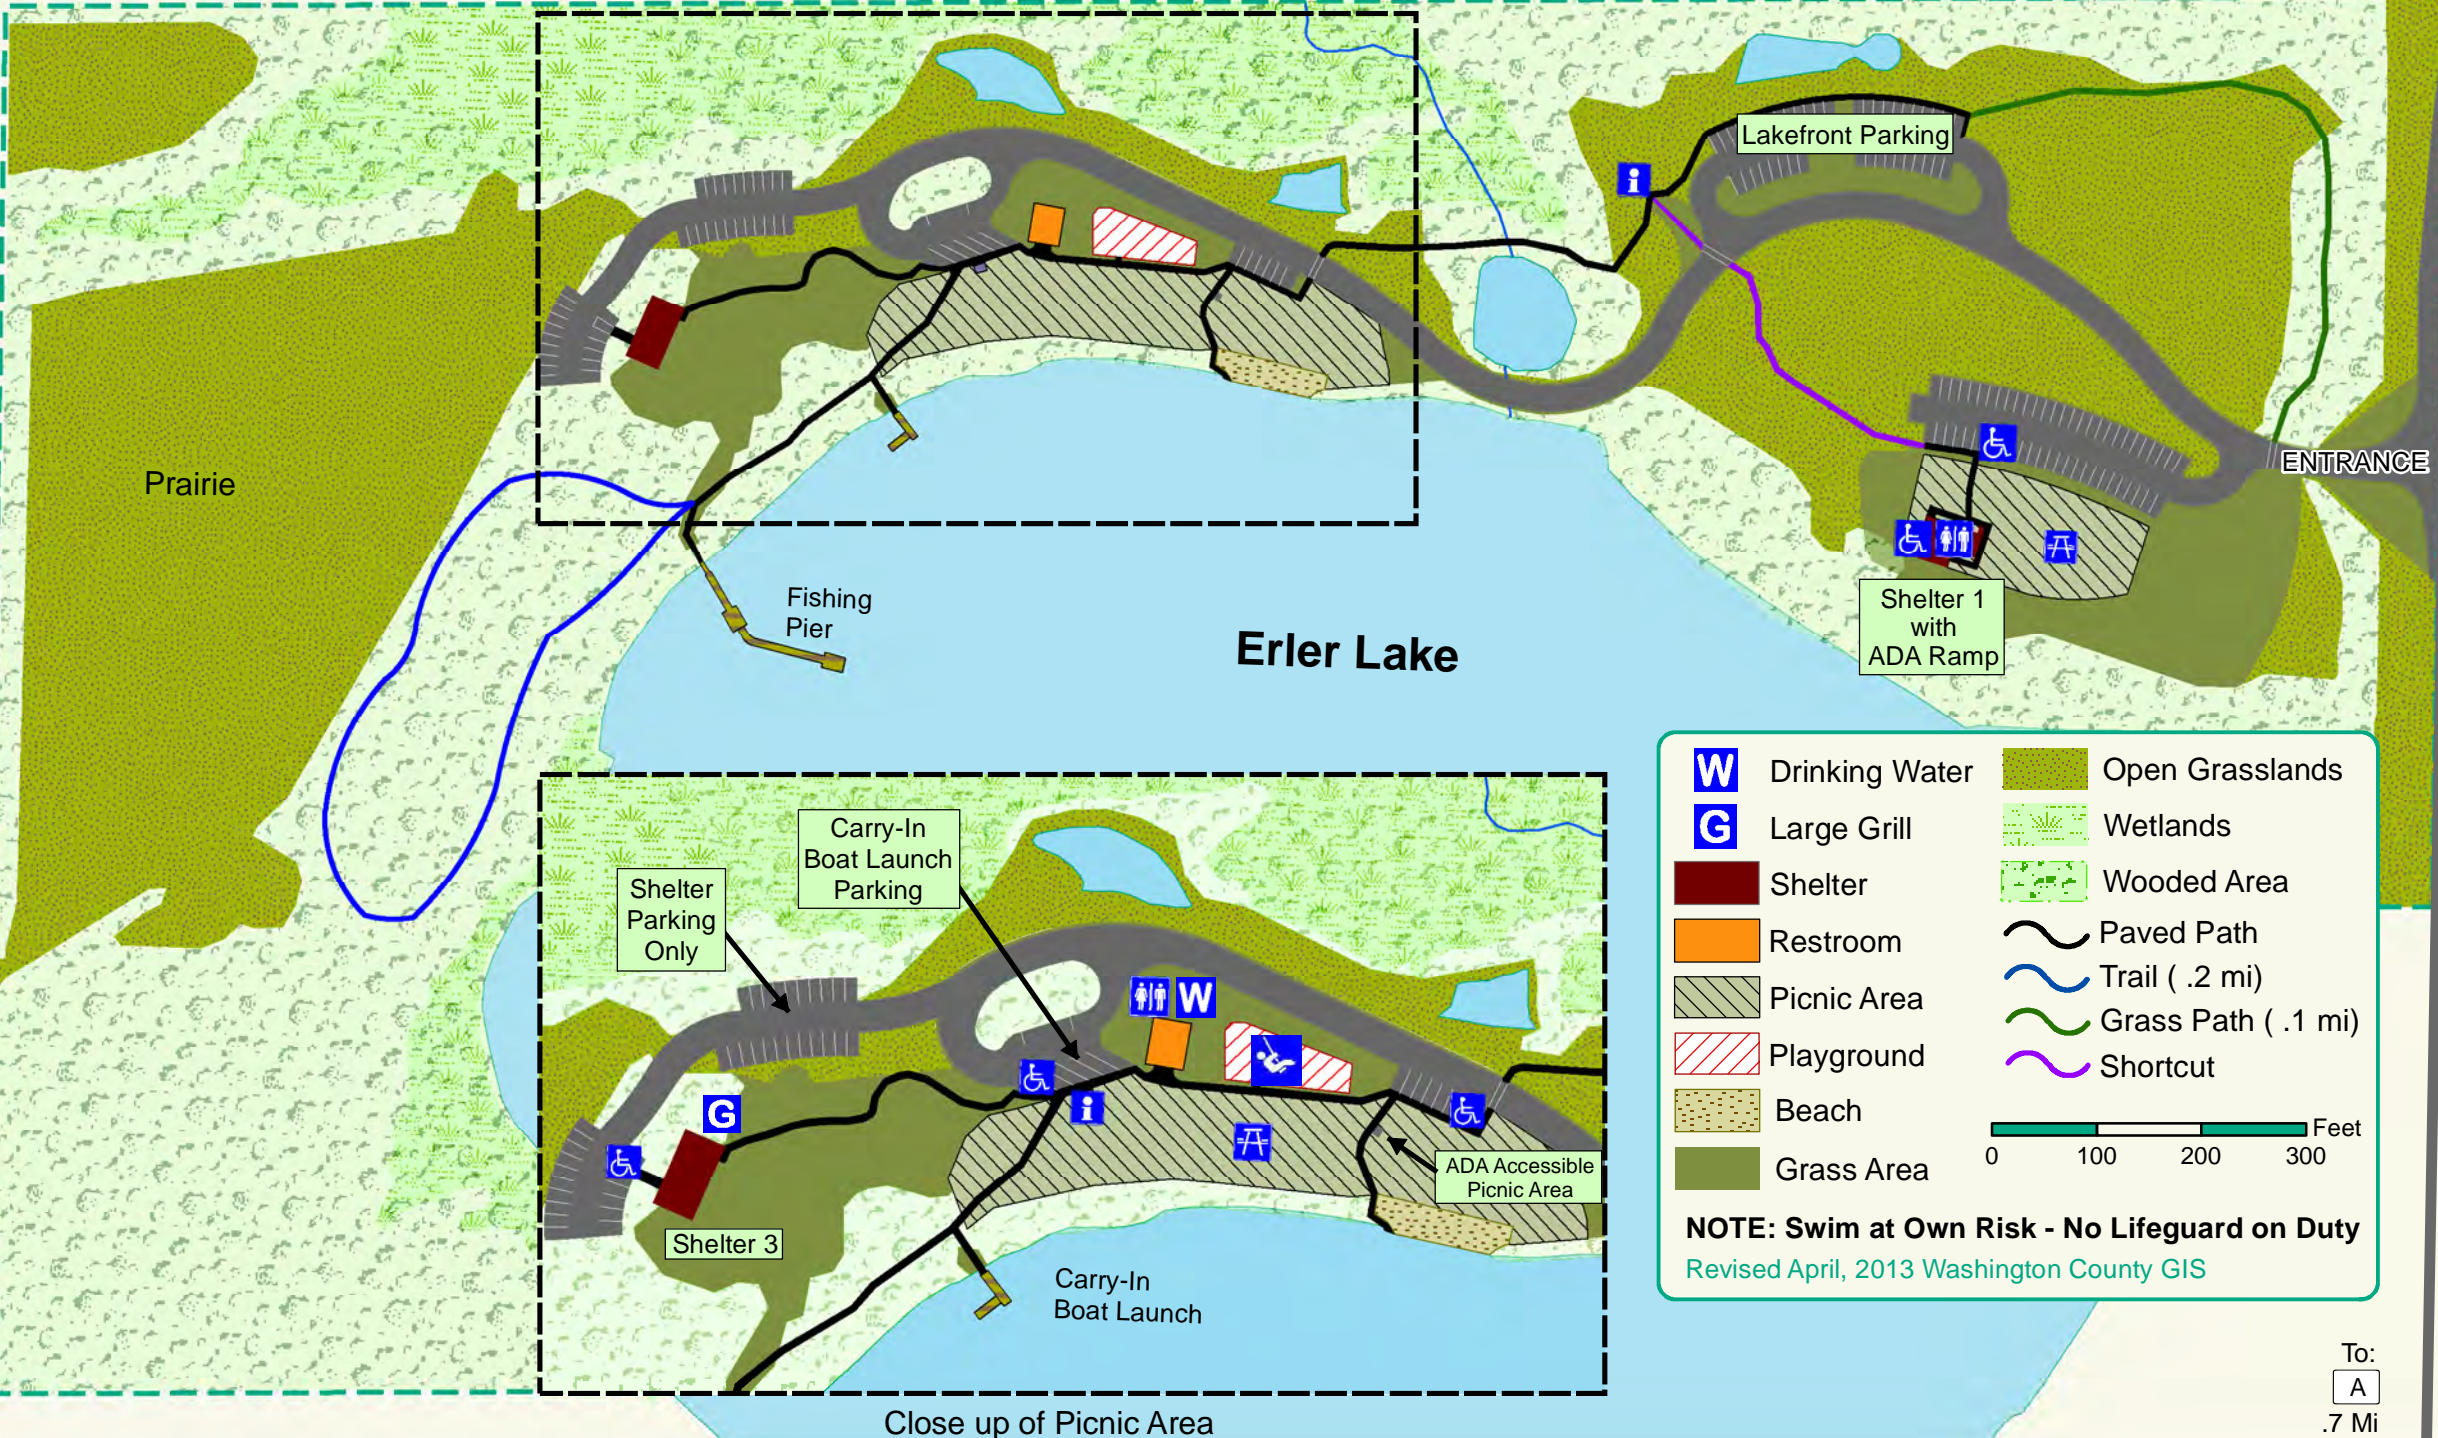

# Leonard J. Yahr County Park

7999 ORCHARD VALLEY ROAD,  
TOWN OF FARMINGTON

To:  
H  
1.35 Mi

Orchard Valley Road

To:  
A  
.7 Mi