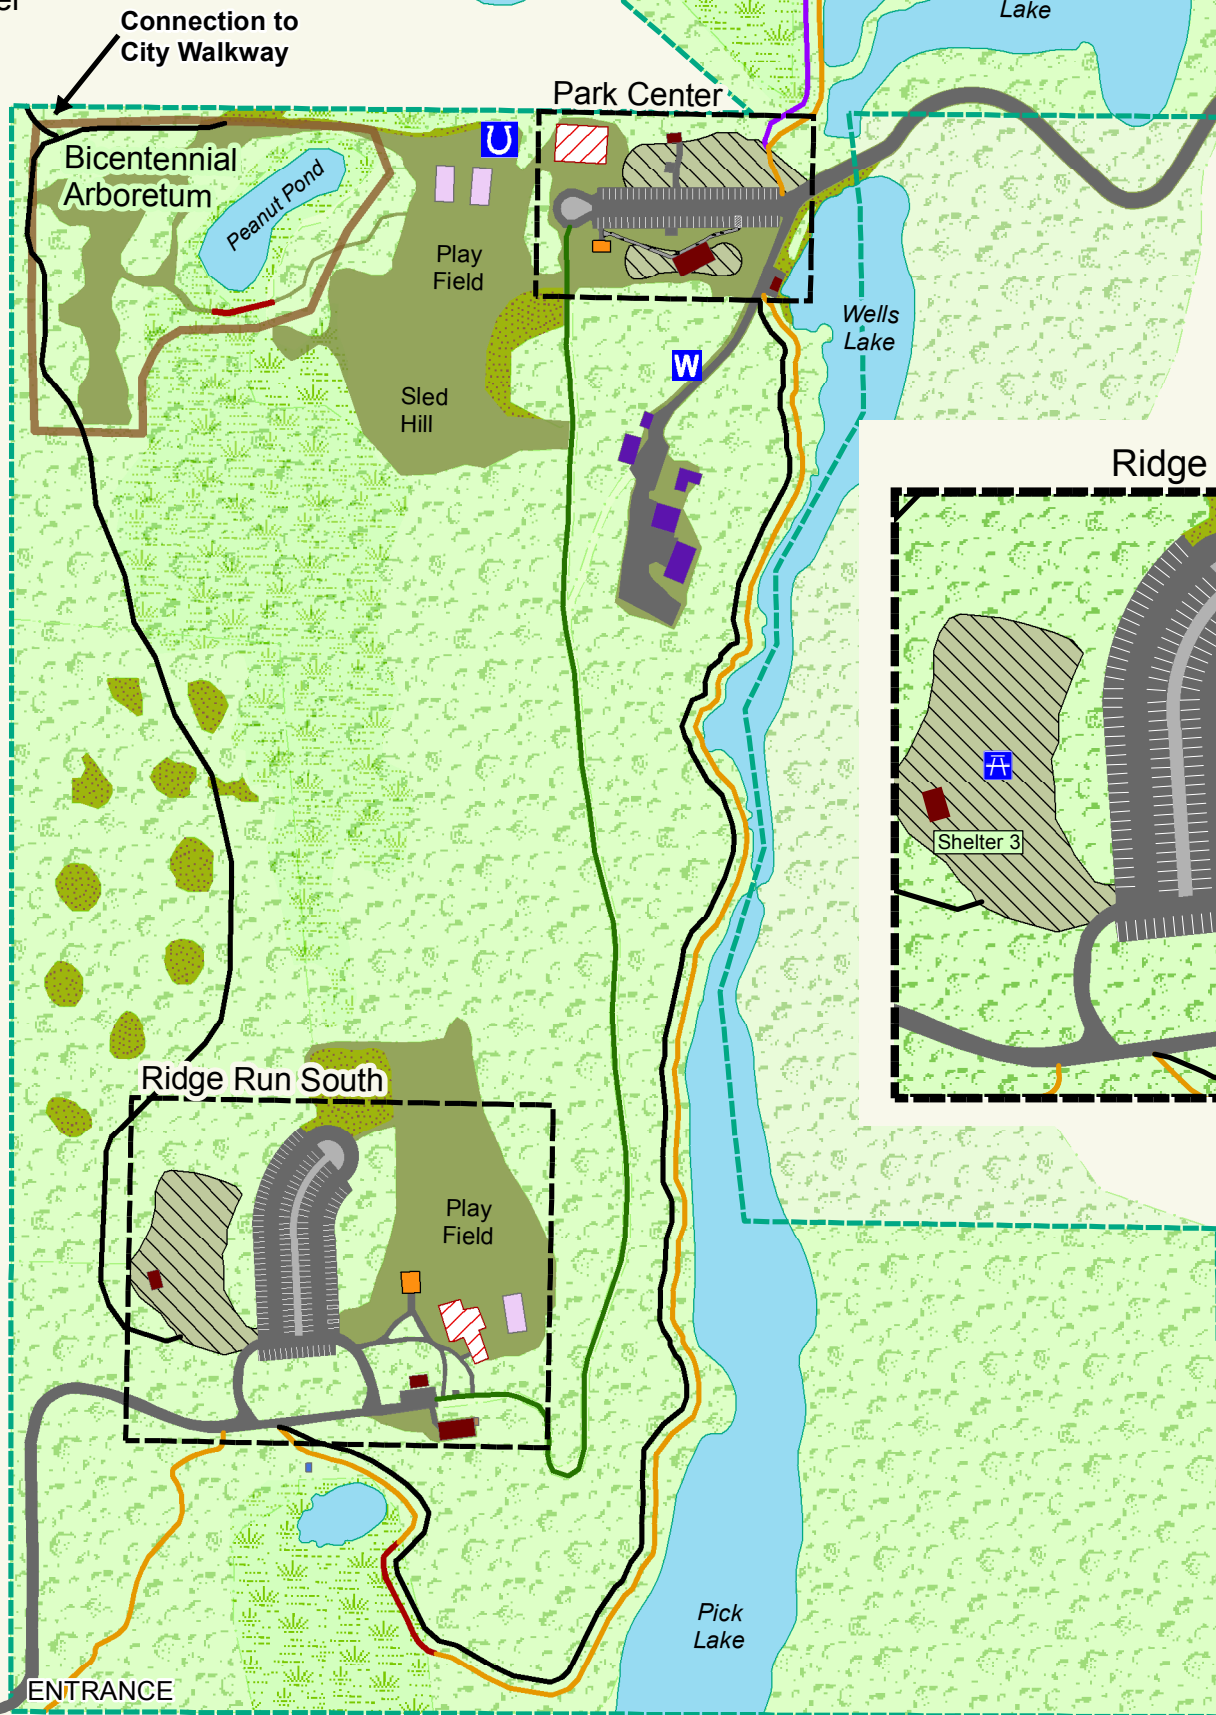

Ridge Run County Park

300 SOUTH UNIVERSITY DR
WEST BEND, WI

To Hwy 33

N University Dr

S University Dr

ENTRANCE

Rettler Family Recreation Area

Park Center

Rettler Rec Area

- W** Drinking Water
- G** Large Grill
- Shelter
- Restroom
- Maintenance
- Picnic Area
- Playground
- Basketball/Pickleball
- Sand Volleyball
- Tennis Court
- Grass Area
- Open Grasslands
- Wetlands
- Wooded Area
- Boardwalk

Trails

- Ice Age Trail (1.57 mi)
- Black (1.26 mi)
- Blue (.7 mi)
- Green (.51 mi)
- Shortcut

Access to Ridge Run south only

Wheat Ridge Lane
ENTRANCE
To Scenic Dr

Chestnut St

Access to Ridge Run north only

Boot Lake

Wells Lake

Pick Lake