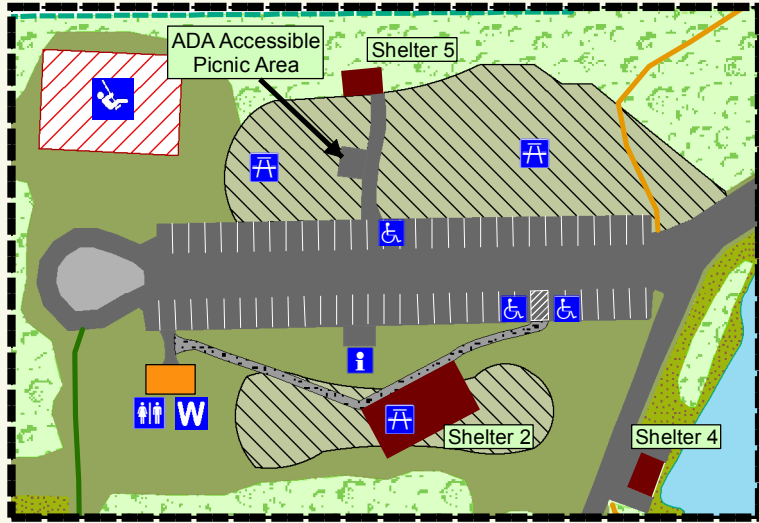

Ridge Run County Park

300 SOUTH UNIVERSITY DR
WEST BEND, WI

To Hwy 33

N University Dr

S University Dr

ENTRANCE

Rettler Family Recreation Area

Park Center

Rettler Rec Area

- W** Drinking Water
- G** Large Grill
- Shelter
- Restroom
- Maintenance
- Picnic Area
- Playground
- Basketball/Pickleball
- Sand Volleyball
- Tennis Court
- Grass Area
- Open Grasslands
- Wetlands
- Wooded Area
- Boardwalk

Trails

- Ice Age Trail (1.57 mi)
- Black (1.26 mi)
- Blue (.7 mi)
- Green (.51 mi)
- Shortcut

Access to Ridge Run south only

Wheat Ridge Lane
ENTRANCE
To Scenic Dr

Chestnut St

Access to Ridge Run north only

Boot Lake

Wells Lake

Pick Lake