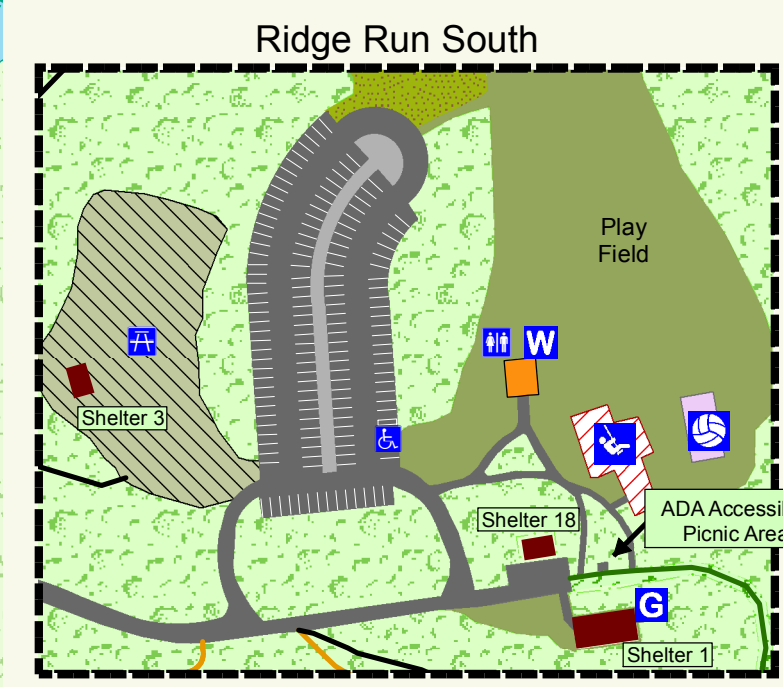

## Rettler Family Recreation Area

Basketball/  
Pickleball

Sand  
Volleyball

Tennis Court

Grass Area

Open  
Grasslands

Wetlands

Wooded  
Area

Boardwalk

### Trails

Ice Age Trail  
(1.57 mi)

Black  
(1.26 mi)

Blue  
(.7 mi)

Green  
(.51 mi)

Shortcut

Access to Ridge Run  
south only

Wheat Ridge Lane  
ENTRANCE  
To Scenic Dr

Connection to  
City Walkway

Chestnut St

Access to  
Ridge Run  
north only

0 200 400 600 Feet