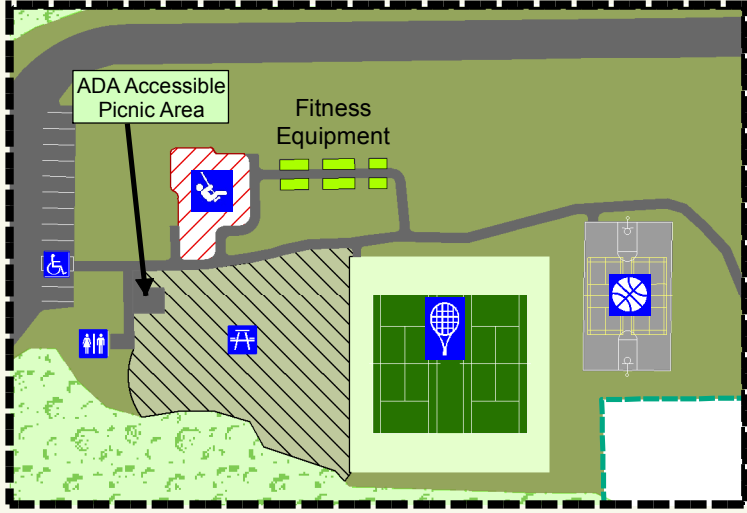

## Rettler Family Recreation Area

## Park Center

## Rettler Rec Area

**W** Drinking Water

**G** Large Grill

Shelter

Restroom

Maintenance

Picnic Area

Playground

Basketball/  
Pickleball

Sand  
Volleyball

Tennis Court

Grass Area

Open  
Grasslands

Wetlands

Wooded  
Area

Boardwalk