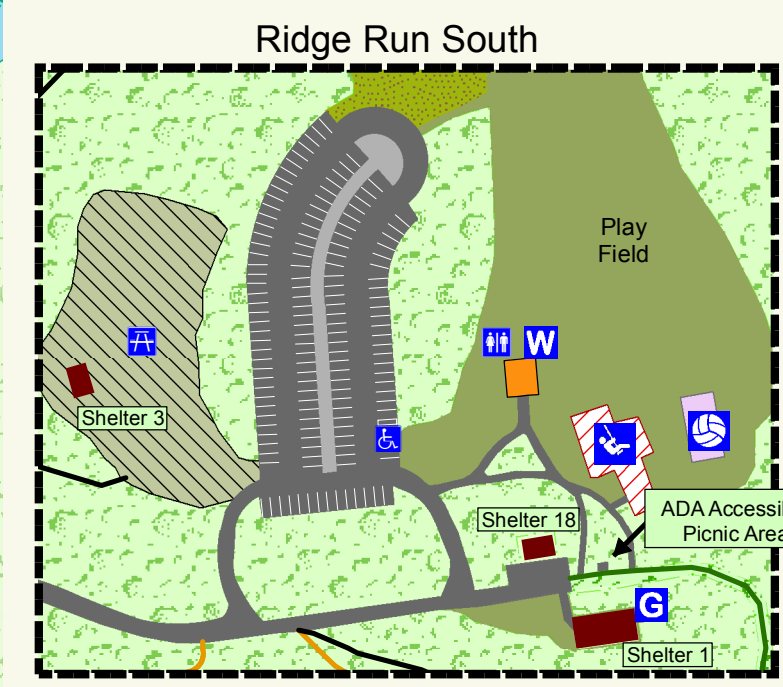

Ridge Run County Park

300 SOUTH UNIVERSITY DR
WEST BEND, WI

To Hwy 33

N University Dr

S University Dr

ENTRANCE

Rettler Family Recreation Area

Park Center

Rettler Rec Area

- W** Drinking Water
- G** Large Grill
- Shelter
- Restroom
- Maintenance
- Picnic Area
- Playground
- Basketball/Pickleball
- Sand Volleyball
- Tennis Court
- Grass Area
- Open Grasslands
- Wetlands
- Wooded Area
- Boardwalk

Trails

- Ice Age Trail (1.57 mi)
- Black (1.26 mi)
- Blue (.7 mi)
- Green (.51 mi)
- Shortcut

Access to Ridge Run south only

Wheat Ridge Lane
ENTRANCE
To Scenic Dr

Chestnut St

Access to Ridge Run north only

Boot Lake

Wells Lake

Pick Lake