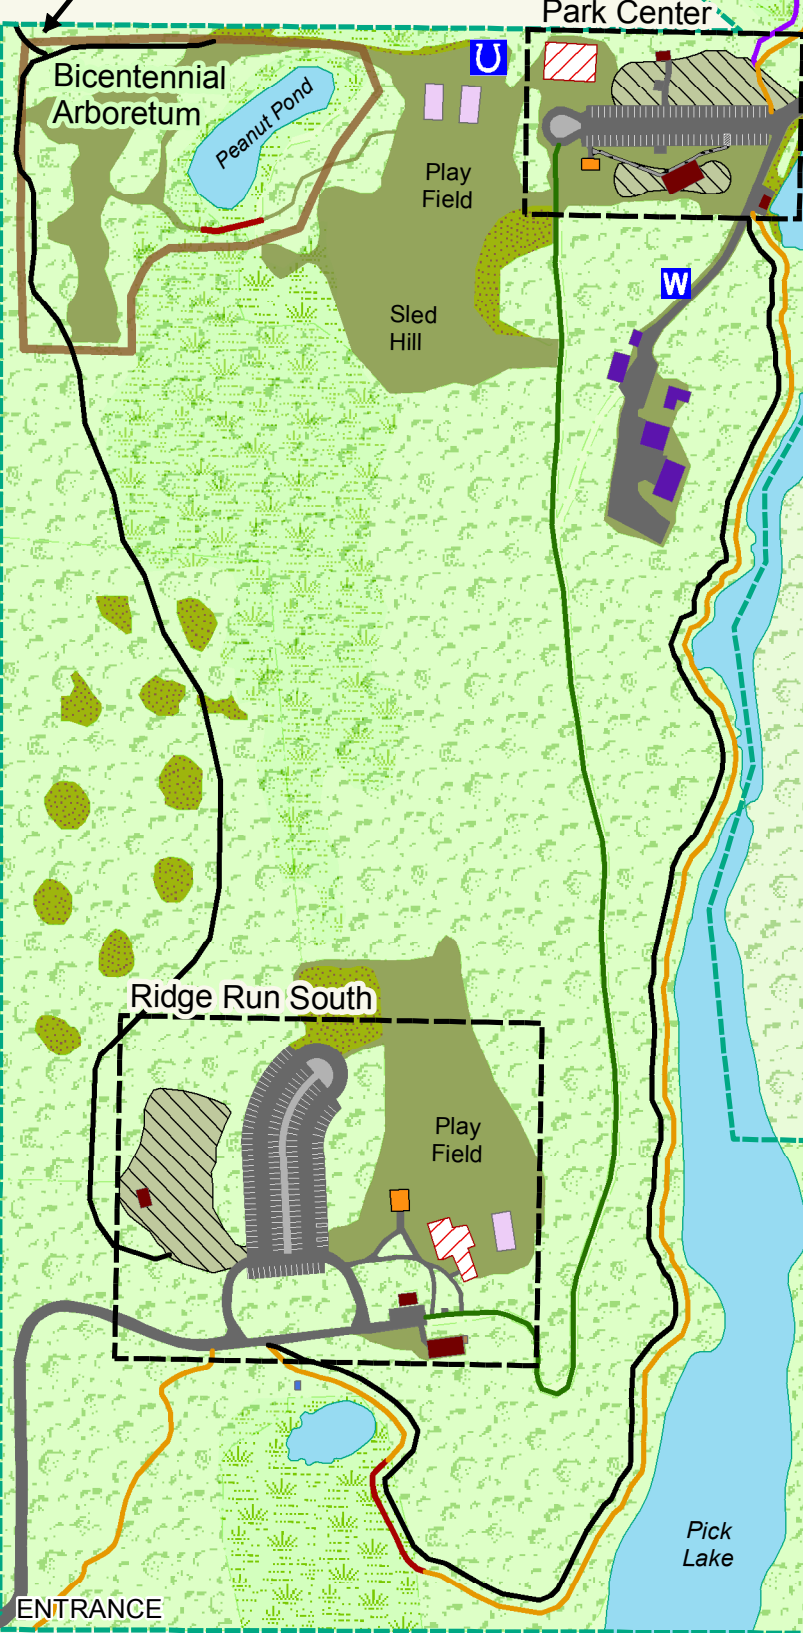

Basketball/  
Pickleball

Sand  
Volleyball

Tennis Court

Grass Area

Open  
Grasslands

Wetlands

Wooded  
Area

Boardwalk

### Trails

Ice Age Trail  
(1.57 mi)

Black  
(1.26 mi)

Blue  
(.7 mi)

Green  
(.51 mi)

Shortcut

Access to Ridge Run  
south only

Wheat Ridge Lane  
ENTRANCE  
To Scenic Dr

Connection to  
City Walkway

Chestnut St

Access to  
Ridge Run  
north only

0 200 400 600 Feet