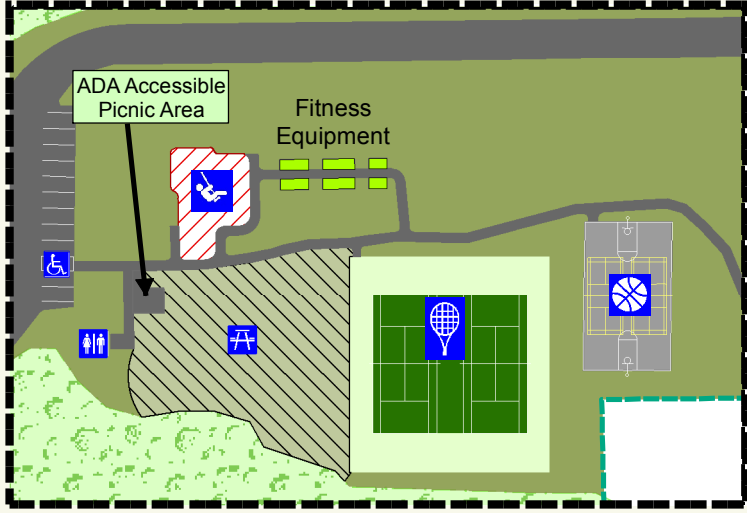

Ridge Run County Park

300 SOUTH UNIVERSITY DR
WEST BEND, WI

To Hwy 33

N University Dr

S University Dr

ENTRANCE

Rettler Family Recreation Area

Park Center

Rettler Rec Area

- W** Drinking Water
- G** Large Grill
- Shelter
- Restroom
- Maintenance
- Picnic Area
- Playground
- Basketball/Pickleball
- Sand Volleyball
- Tennis Court
- Grass Area
- Open Grasslands
- Wetlands
- Wooded Area
- Boardwalk

Trails

- Ice Age Trail (1.57 mi)
- Black (1.26 mi)
- Blue (.7 mi)
- Green (.51 mi)
- Shortcut

Access to Ridge Run south only

Wheat Ridge Lane
ENTRANCE
To Scenic Dr

Chestnut St

Access to Ridge Run north only

Boot Lake

Wells Lake

Pick Lake