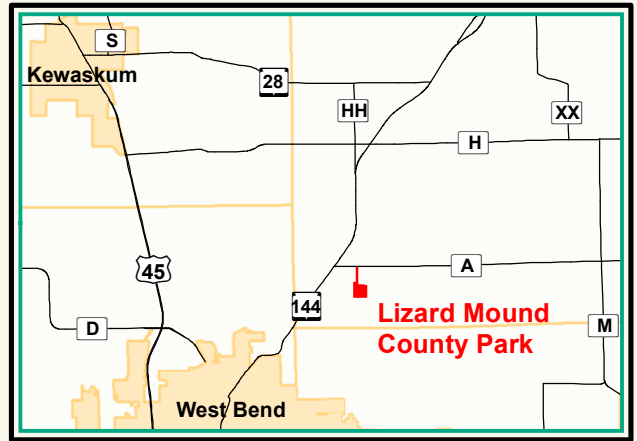

Lizard Mound County Park

2121 CTY HWY A,
WEST BEND, WI

The park is located north of West Bend on County Trunk 'A', one mile east of State Highway 144

	Mound		Drinking Water
	Pathway Marker		Picnic Area
	Trail		Open Grasslands
			Wooded Area