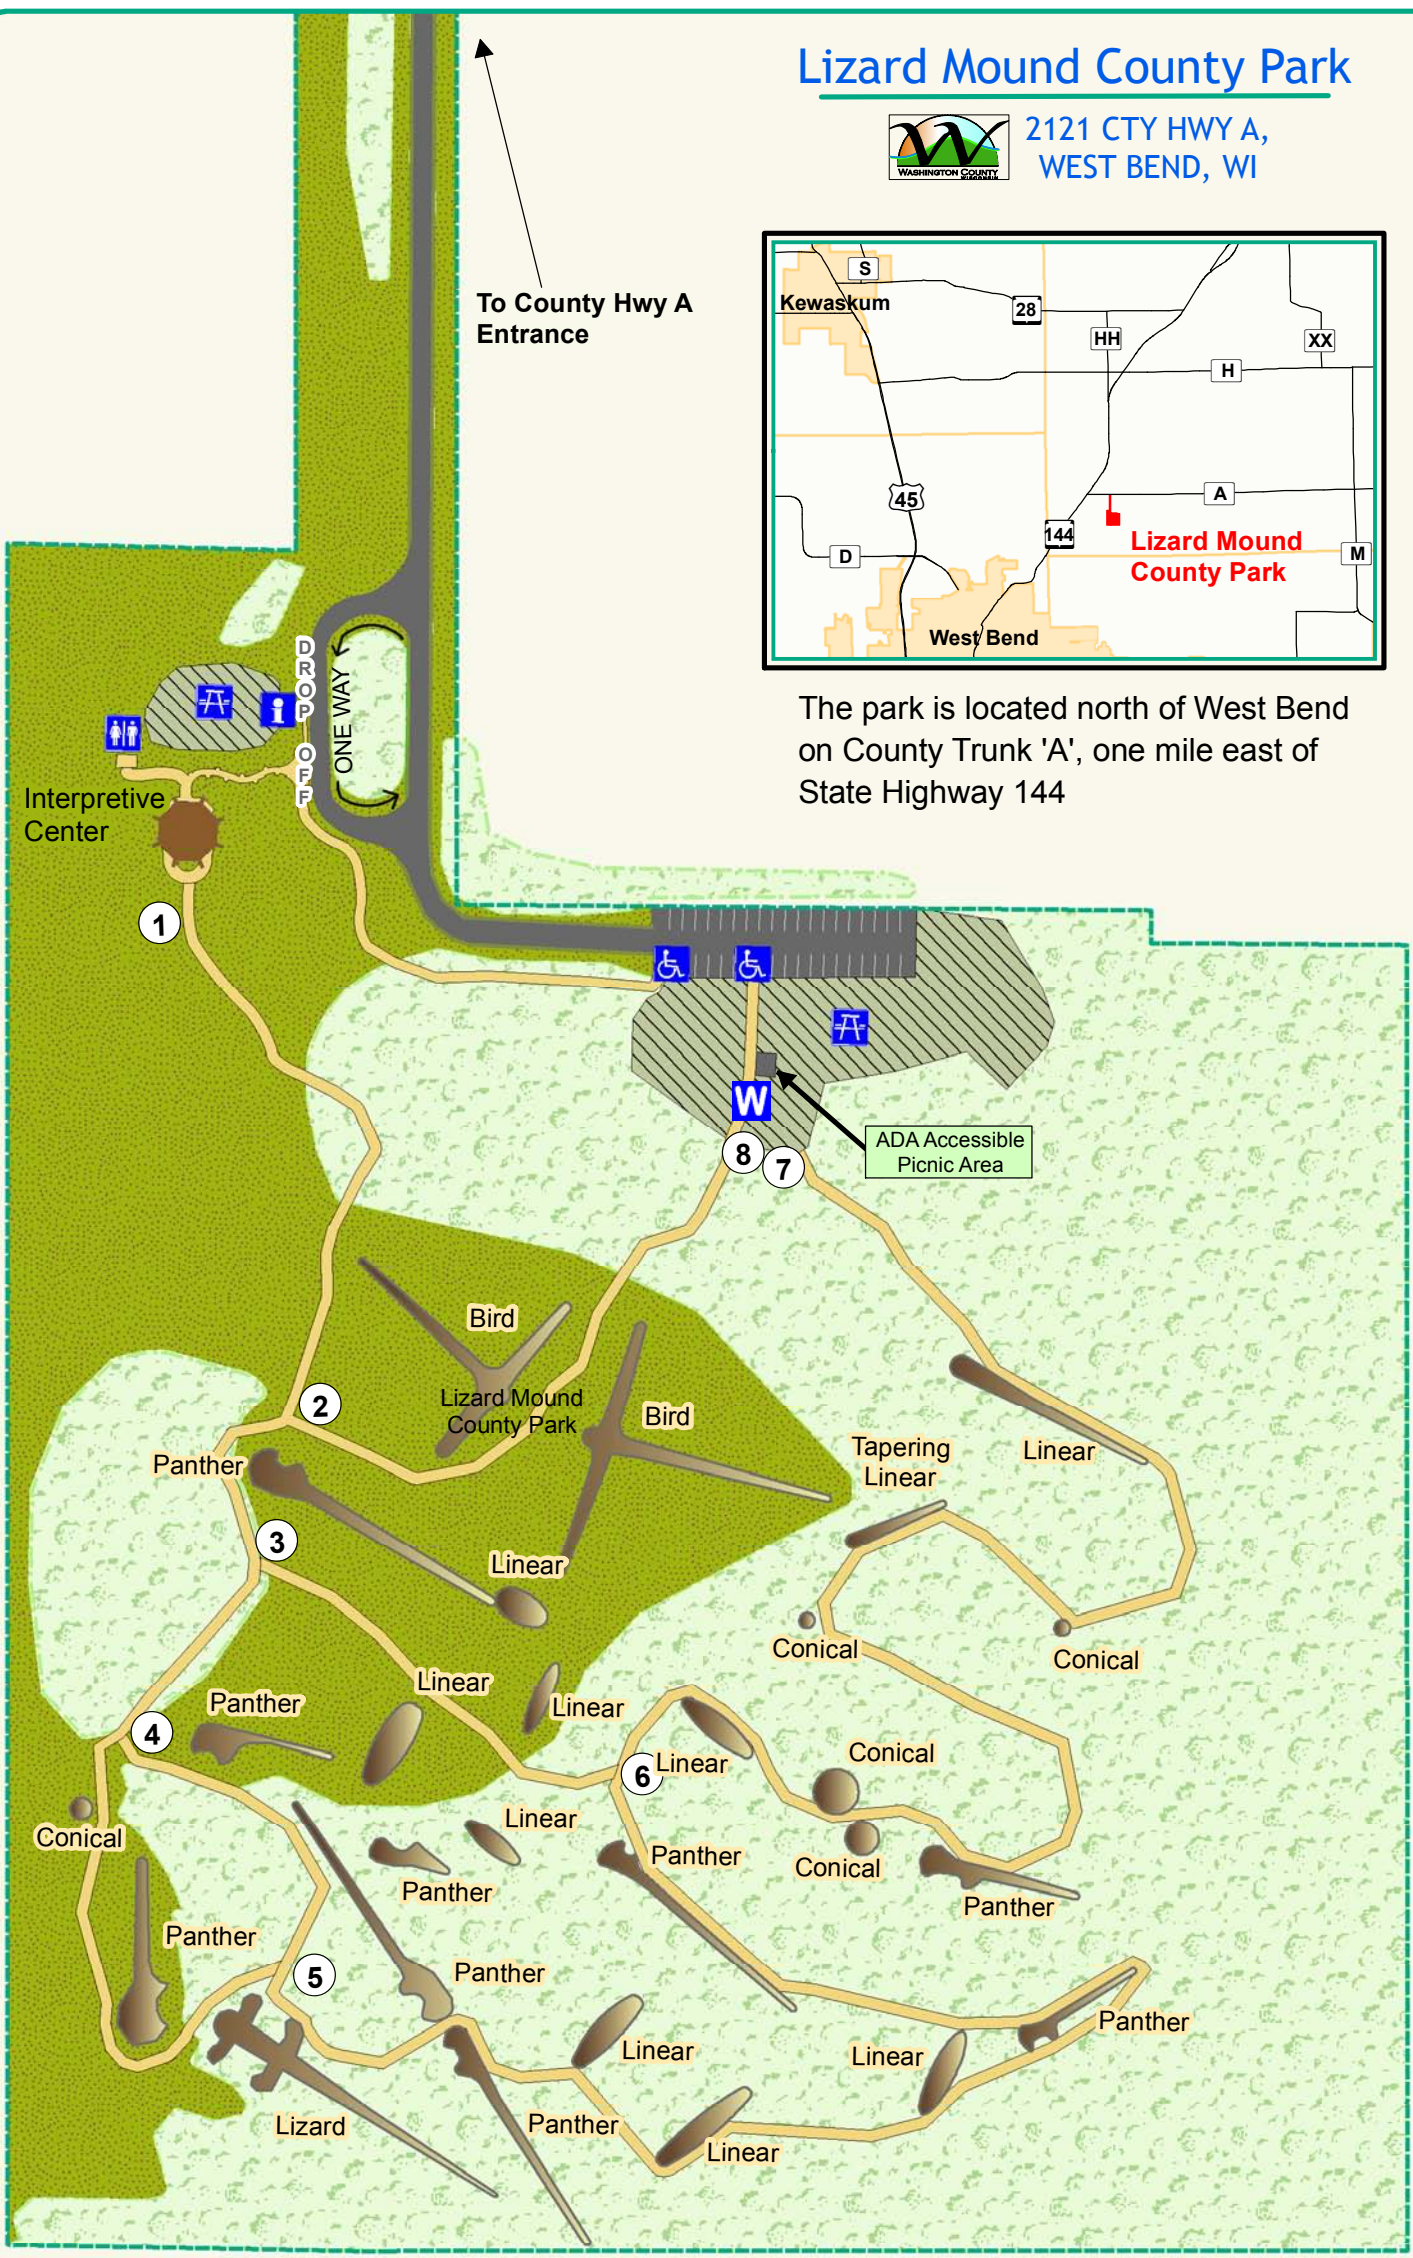

Lizard Mound County Park

2121 CTY HWY A,
WEST BEND, WI

The park is located north of West Bend on County Trunk 'A', one mile east of State Highway 144

	Mound		Drinking Water
	Pathway Marker		Picnic Area
	Trail		Open Grasslands
			Wooded Area