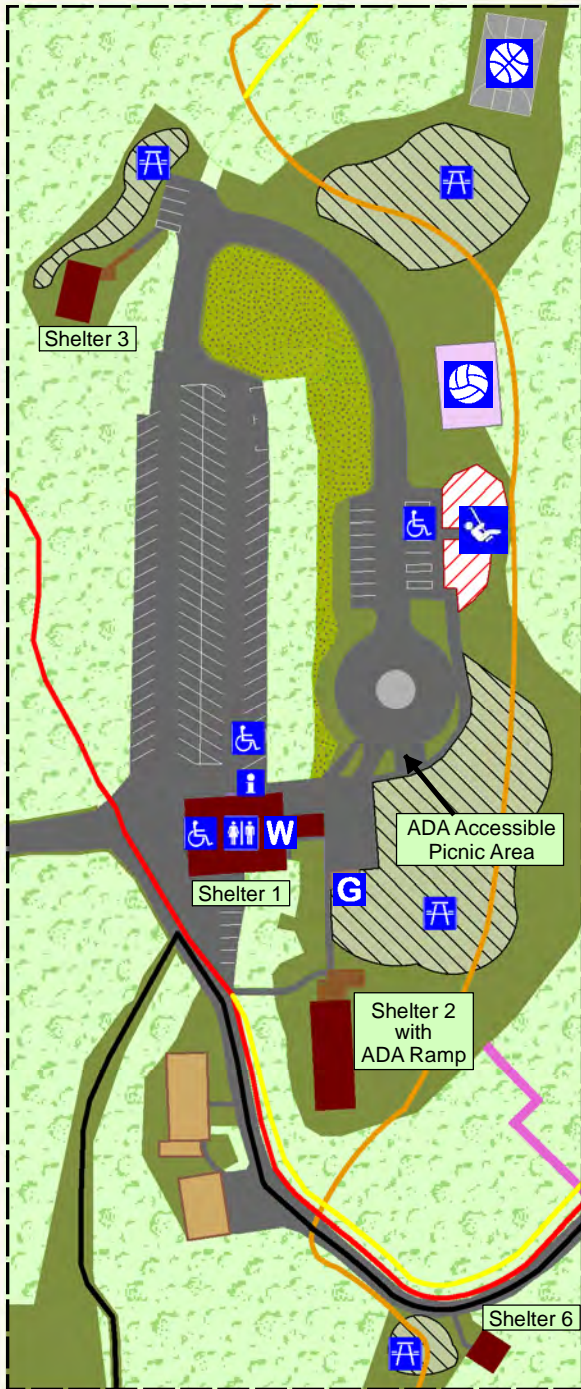

Glacier Hills County Park

1664 FRIESS LAKE RD
RICHFIELD, WI

- W Drinking Water
- G Large Grill
- Shelter
- Maintenance/Storage
- Ranger Residence
- ▨ Picnic Area
- ▨ Playground
- Basketball
- Sand Volleyball
- Stairway to Lake
- Grass Area
- Open Grasslands
- Wetlands
- Wooded Area

Restroom in Lower Level of Shelter #1

Trails

- Black (2.6 mi)
- Blue (0.62 mi)
- Green (0.97 mi)
- Red (1.08 mi)
- Yellow (0.66 mi)
- Shortcut
- Snowmobile

Close up of Park Center Area

Updated April, 2014 Washington County GIS