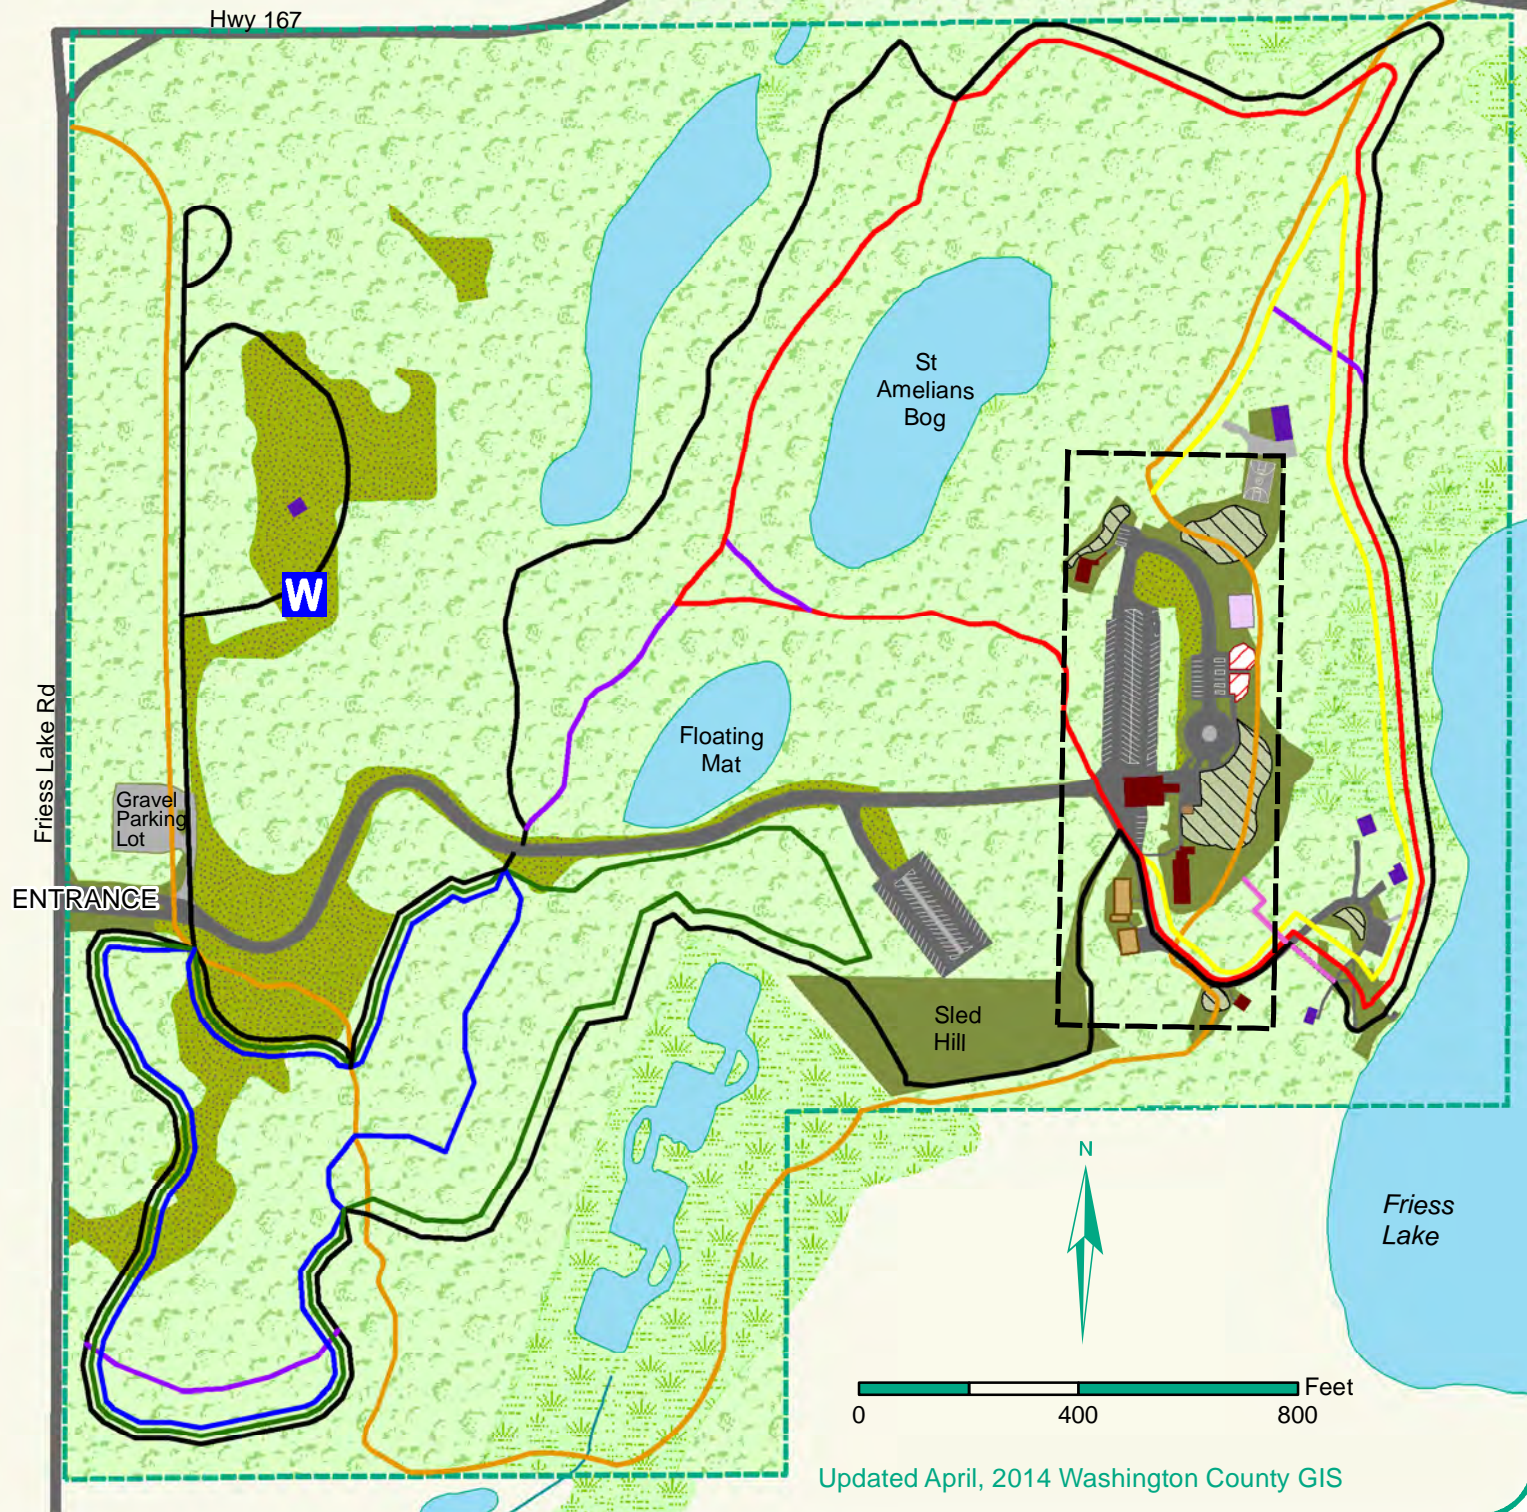

Glacier Hills County Park

1664 FRIESS LAKE RD
RICHFIELD, WI

- W Drinking Water
- G Large Grill
- Shelter
- Maintenance/Storage
- Ranger Residence
- ▨ Picnic Area
- ▨ Playground
- Basketball
- Sand Volleyball
- Stairway to Lake
- Grass Area
- Open Grasslands
- Wetlands
- Wooded Area

Restroom in Lower Level of Shelter #1

Trails

- Black (2.6 mi)
- Blue (0.62 mi)
- Green (0.97 mi)
- Red (1.08 mi)
- Yellow (0.66 mi)
- Shortcut
- Snowmobile

Close up of Park Center Area

Updated April, 2014 Washington County GIS