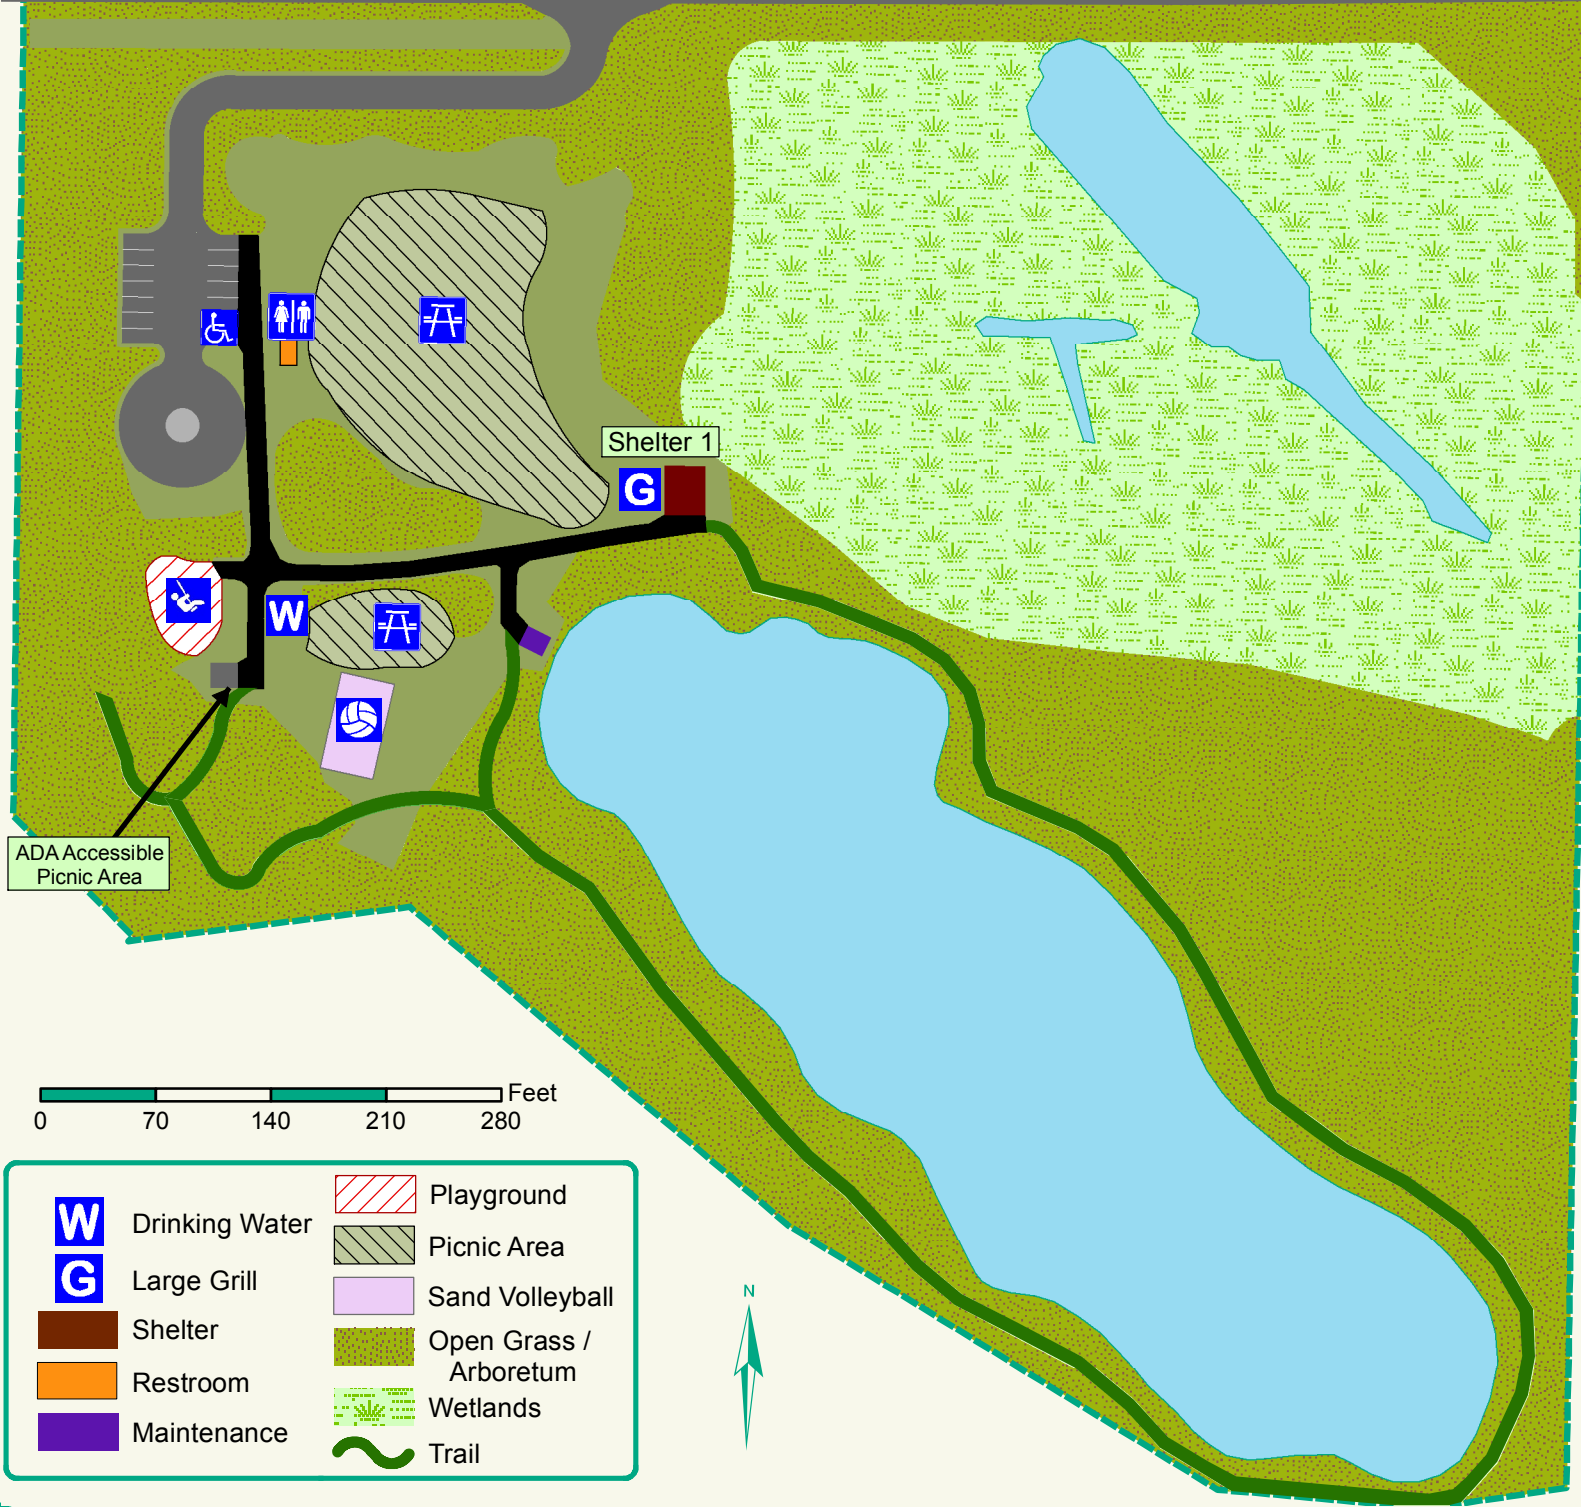

ENTRANCE

Clover Rd

Family County Park

6375 CLOVER ROAD,
HARTFORD, WI

The Howard Buth Memorial Arboretum at Family Park has trees and shrubs with multi-season interest. There are plants with spring flowers, unusual summer foliage, brilliant fall color or a cool branching habit for winter interest. Come visit the Arboretum all seasons of the year for ideas to add spice to your own landscape!

Directions

HWY 41 to STH 60. West on STH 60, 3.5 miles, North on Kettle Moraine Dr., West on Clover Rd. to entrance.