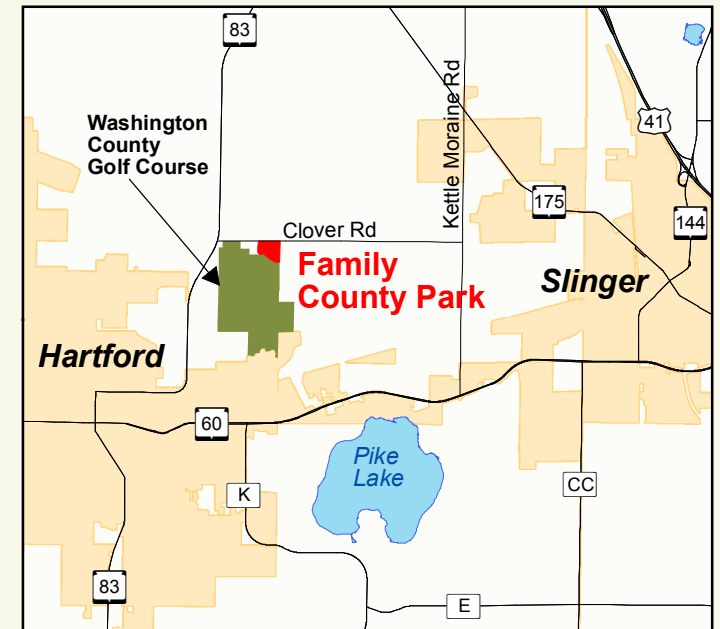

ENTRANCE

Clover Rd

Family County Park

6375 CLOVER ROAD,
HARTFORD, WI

The Howard Buth Memorial Arboretum at Family Park has trees and shrubs with multi-season interest. There are plants with spring flowers, unusual summer foliage, brilliant fall color or a cool branching habit for winter interest. Come visit the Arboretum all seasons of the year for ideas to add spice to your own landscape!

Directions

HWY 41 to STH 60. West on STH 60, 3.5 miles, North on Kettle Moraine Dr., West on Clover Rd. to entrance.