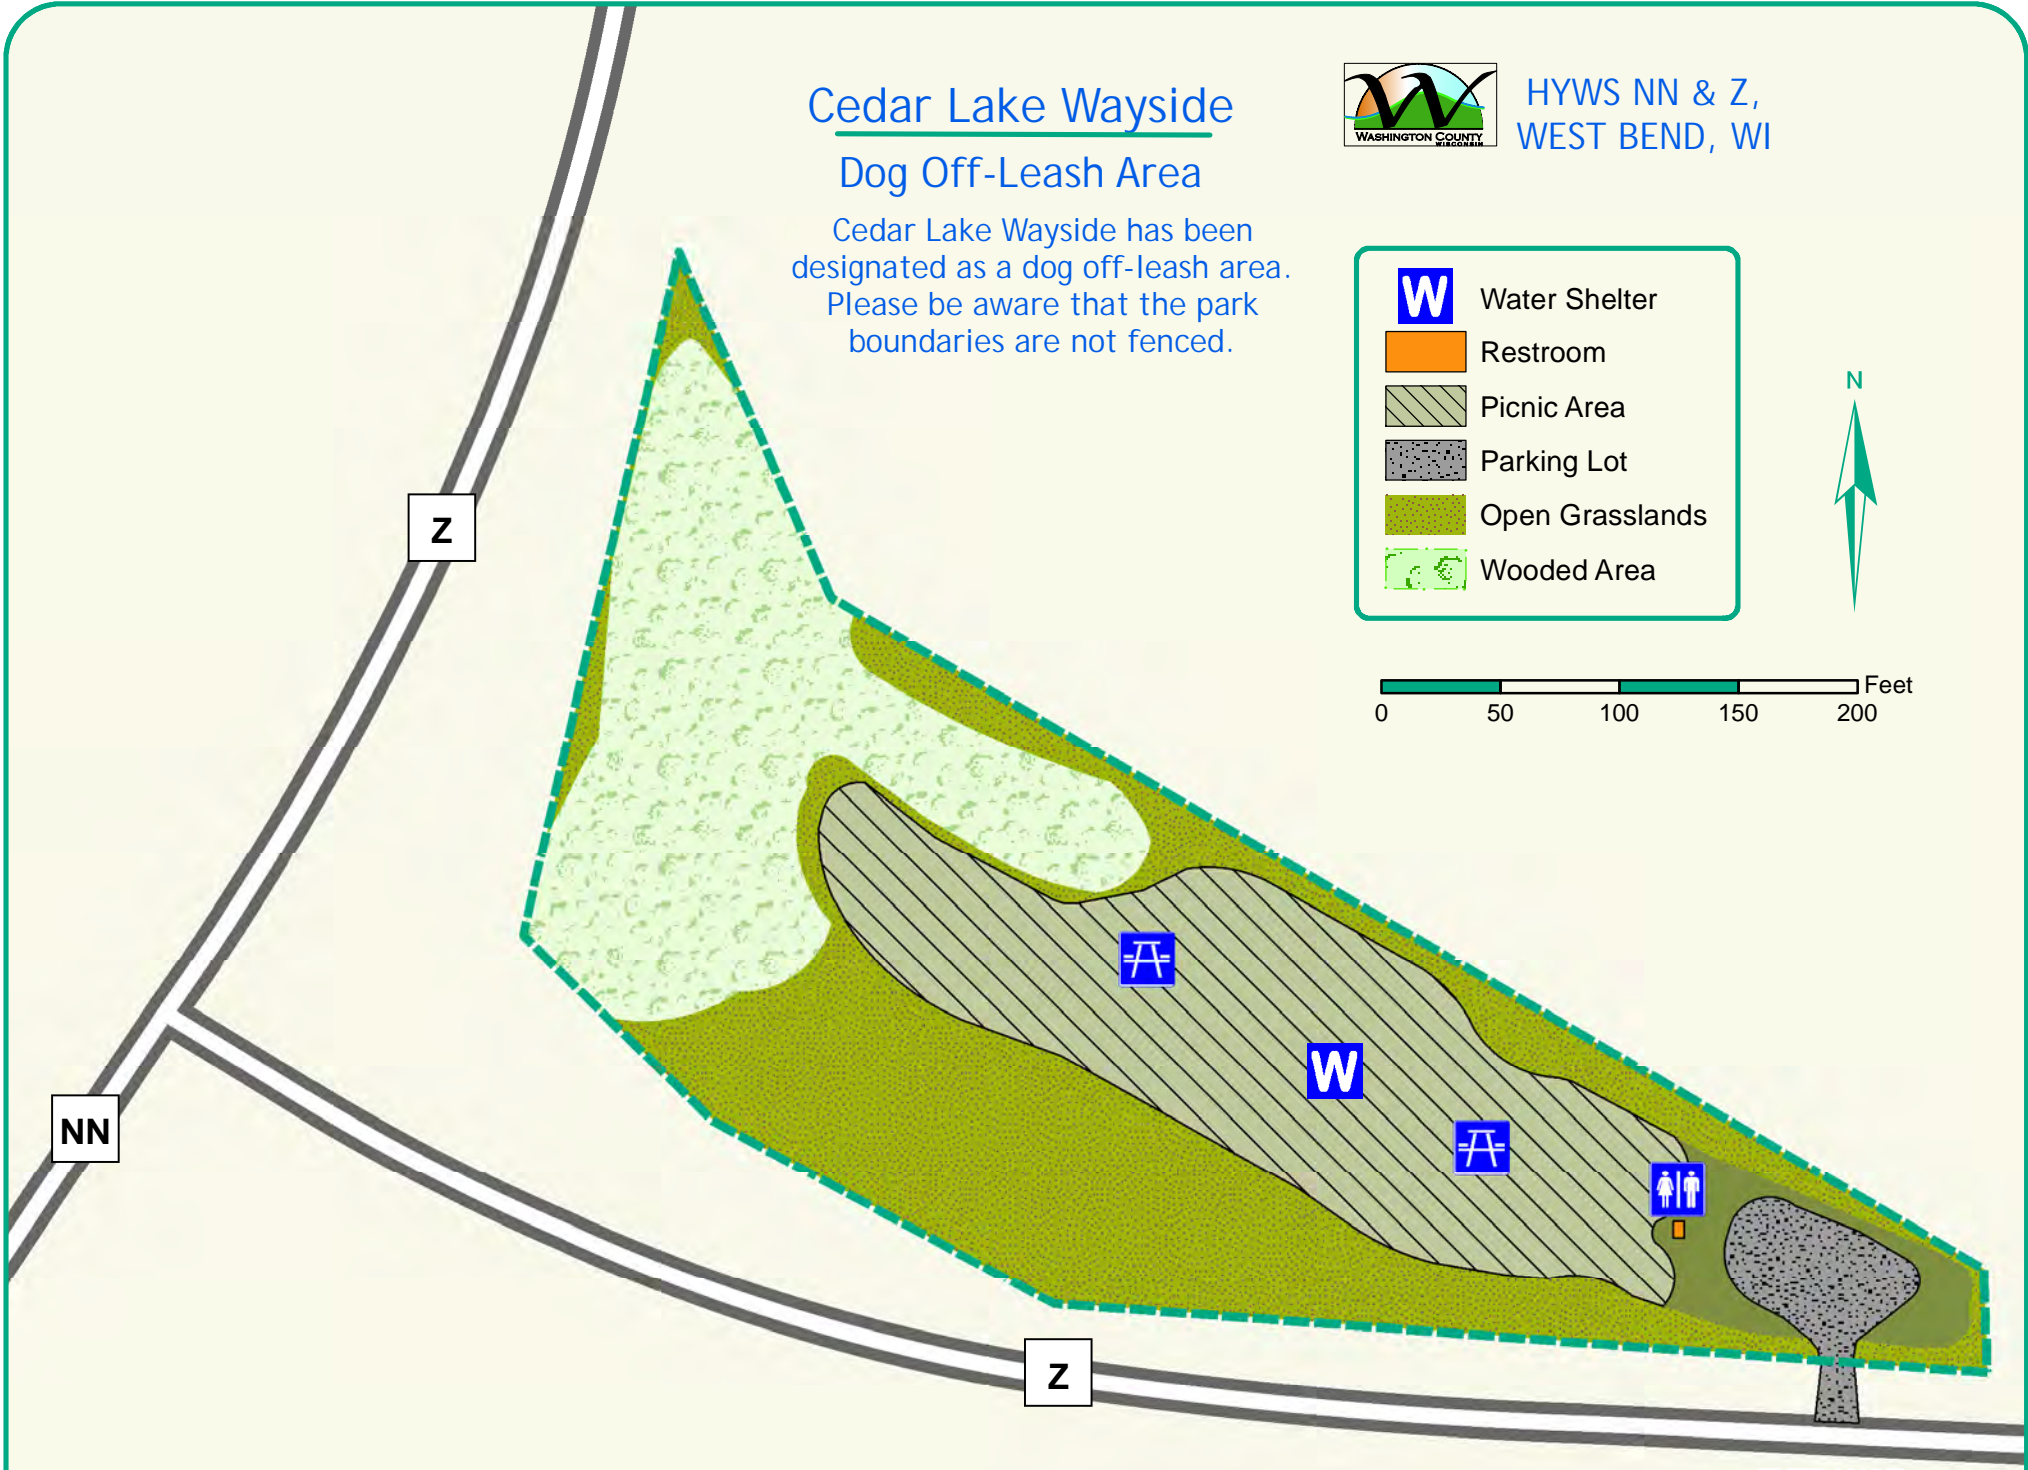

Cedar Lake Wayside

Dog Off-Leash Area

Cedar Lake Wayside has been designated as a dog off-leash area. Please be aware that the park boundaries are not fenced.

HYWS NN & Z,
WEST BEND, WI

- Water Shelter
- Restroom
- Picnic Area
- Parking Lot
- Open Grasslands
- Wooded Area

ENTRANCE