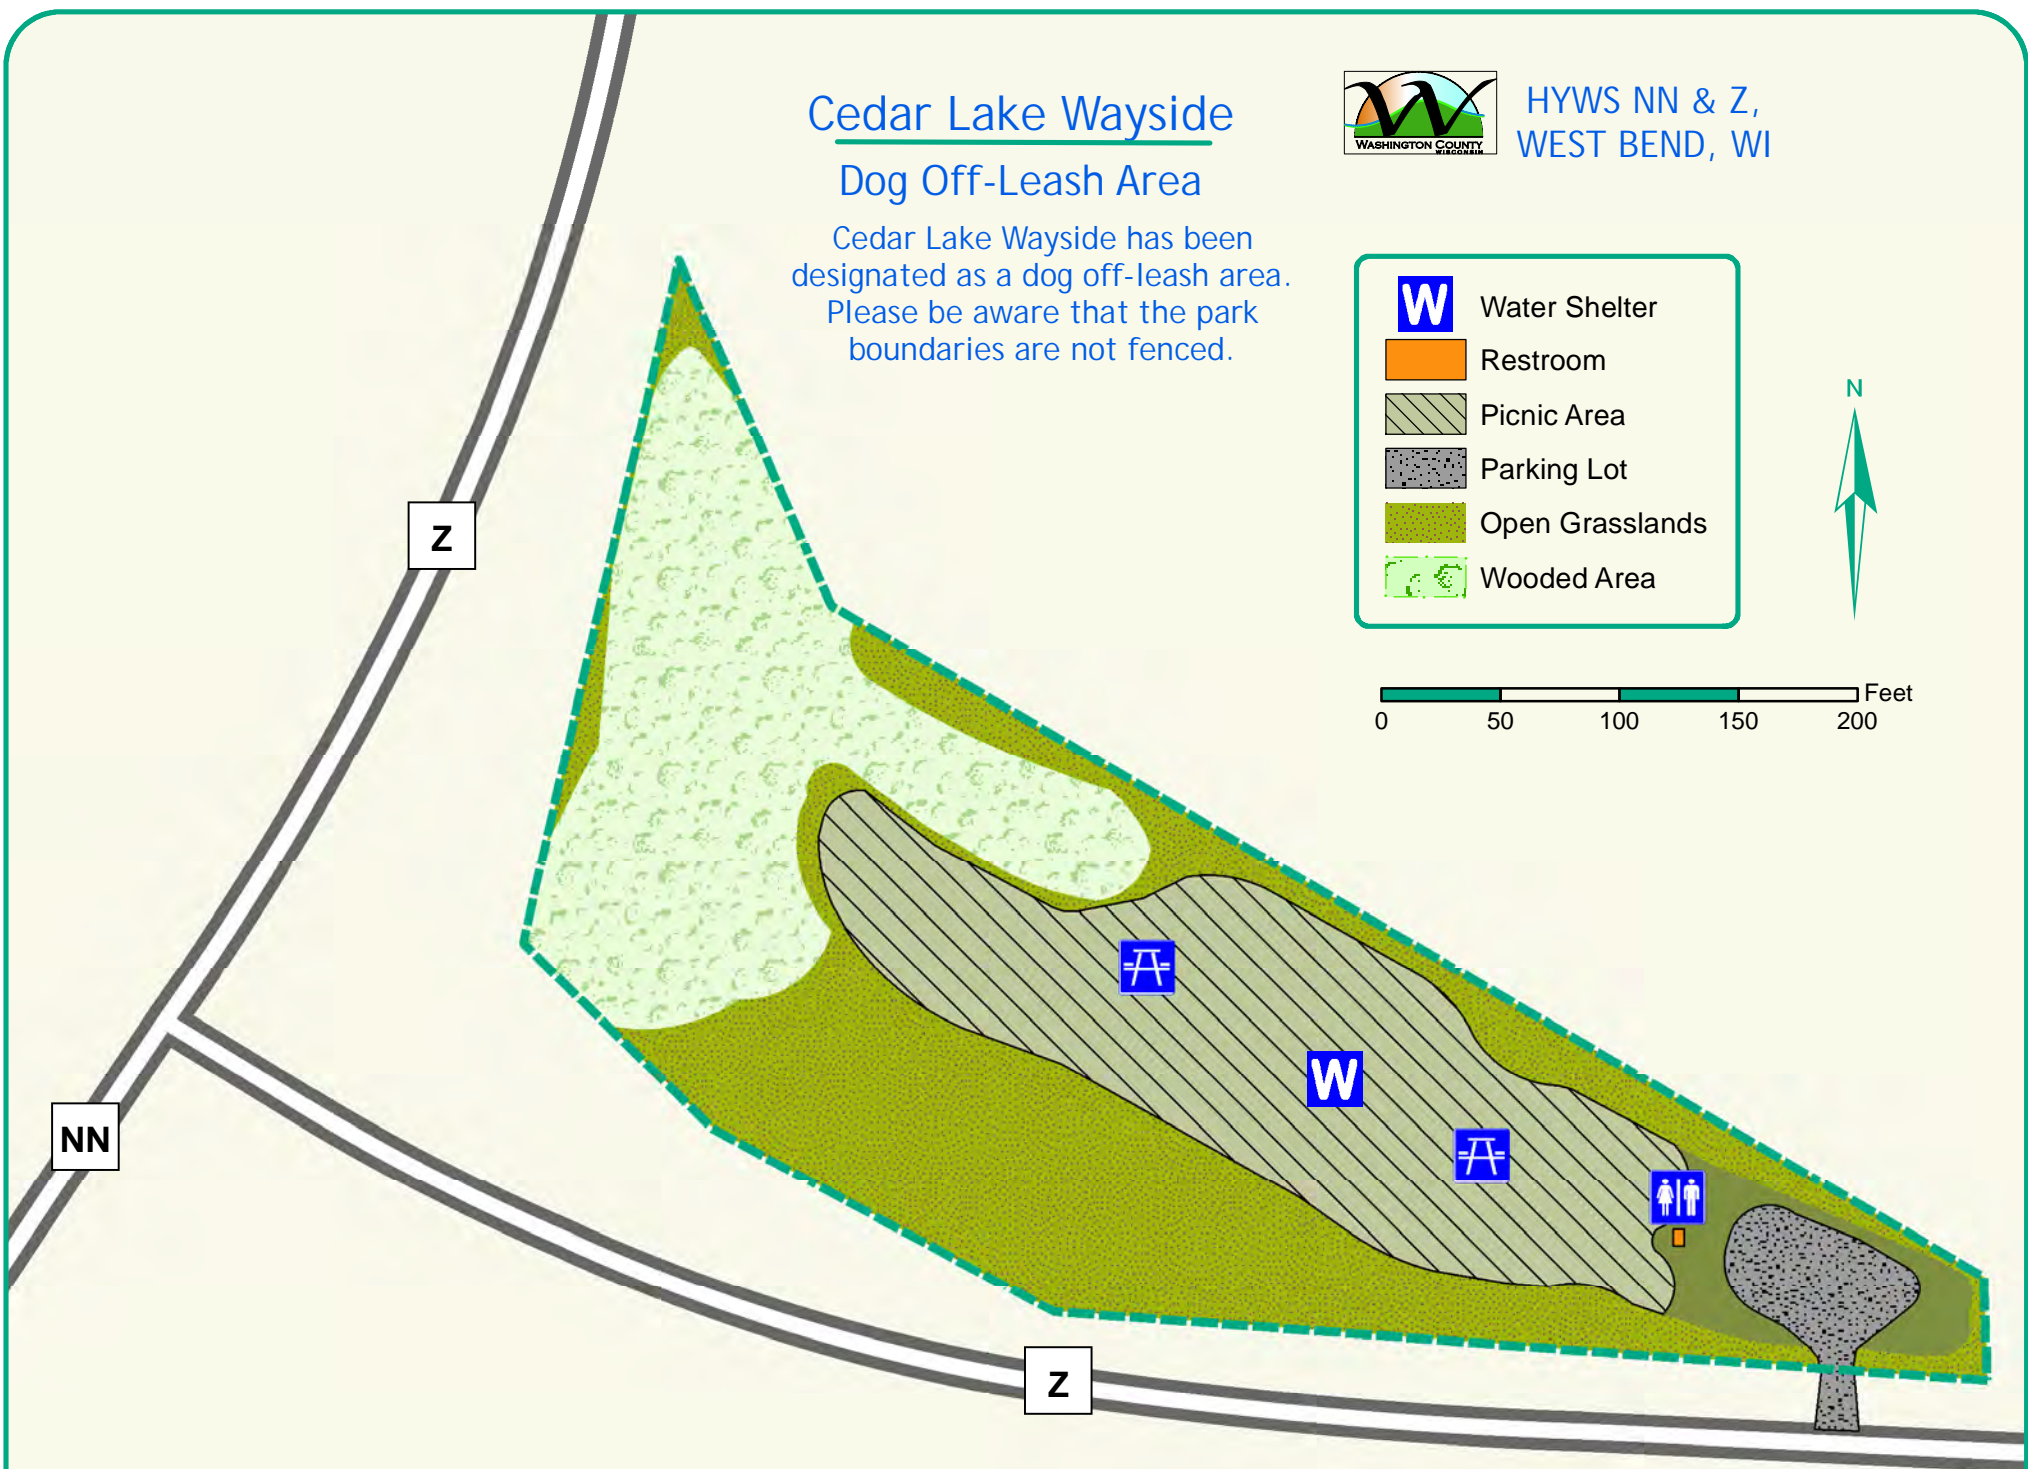

# Cedar Lake Wayside

## Dog Off-Leash Area

Cedar Lake Wayside has been designated as a dog off-leash area. Please be aware that the park boundaries are not fenced.

HYWS NN & Z,  
WEST BEND, WI

	Water Shelter
	Restroom
	Picnic Area
	Parking Lot
	Open Grasslands
	Wooded Area

ENTRANCE