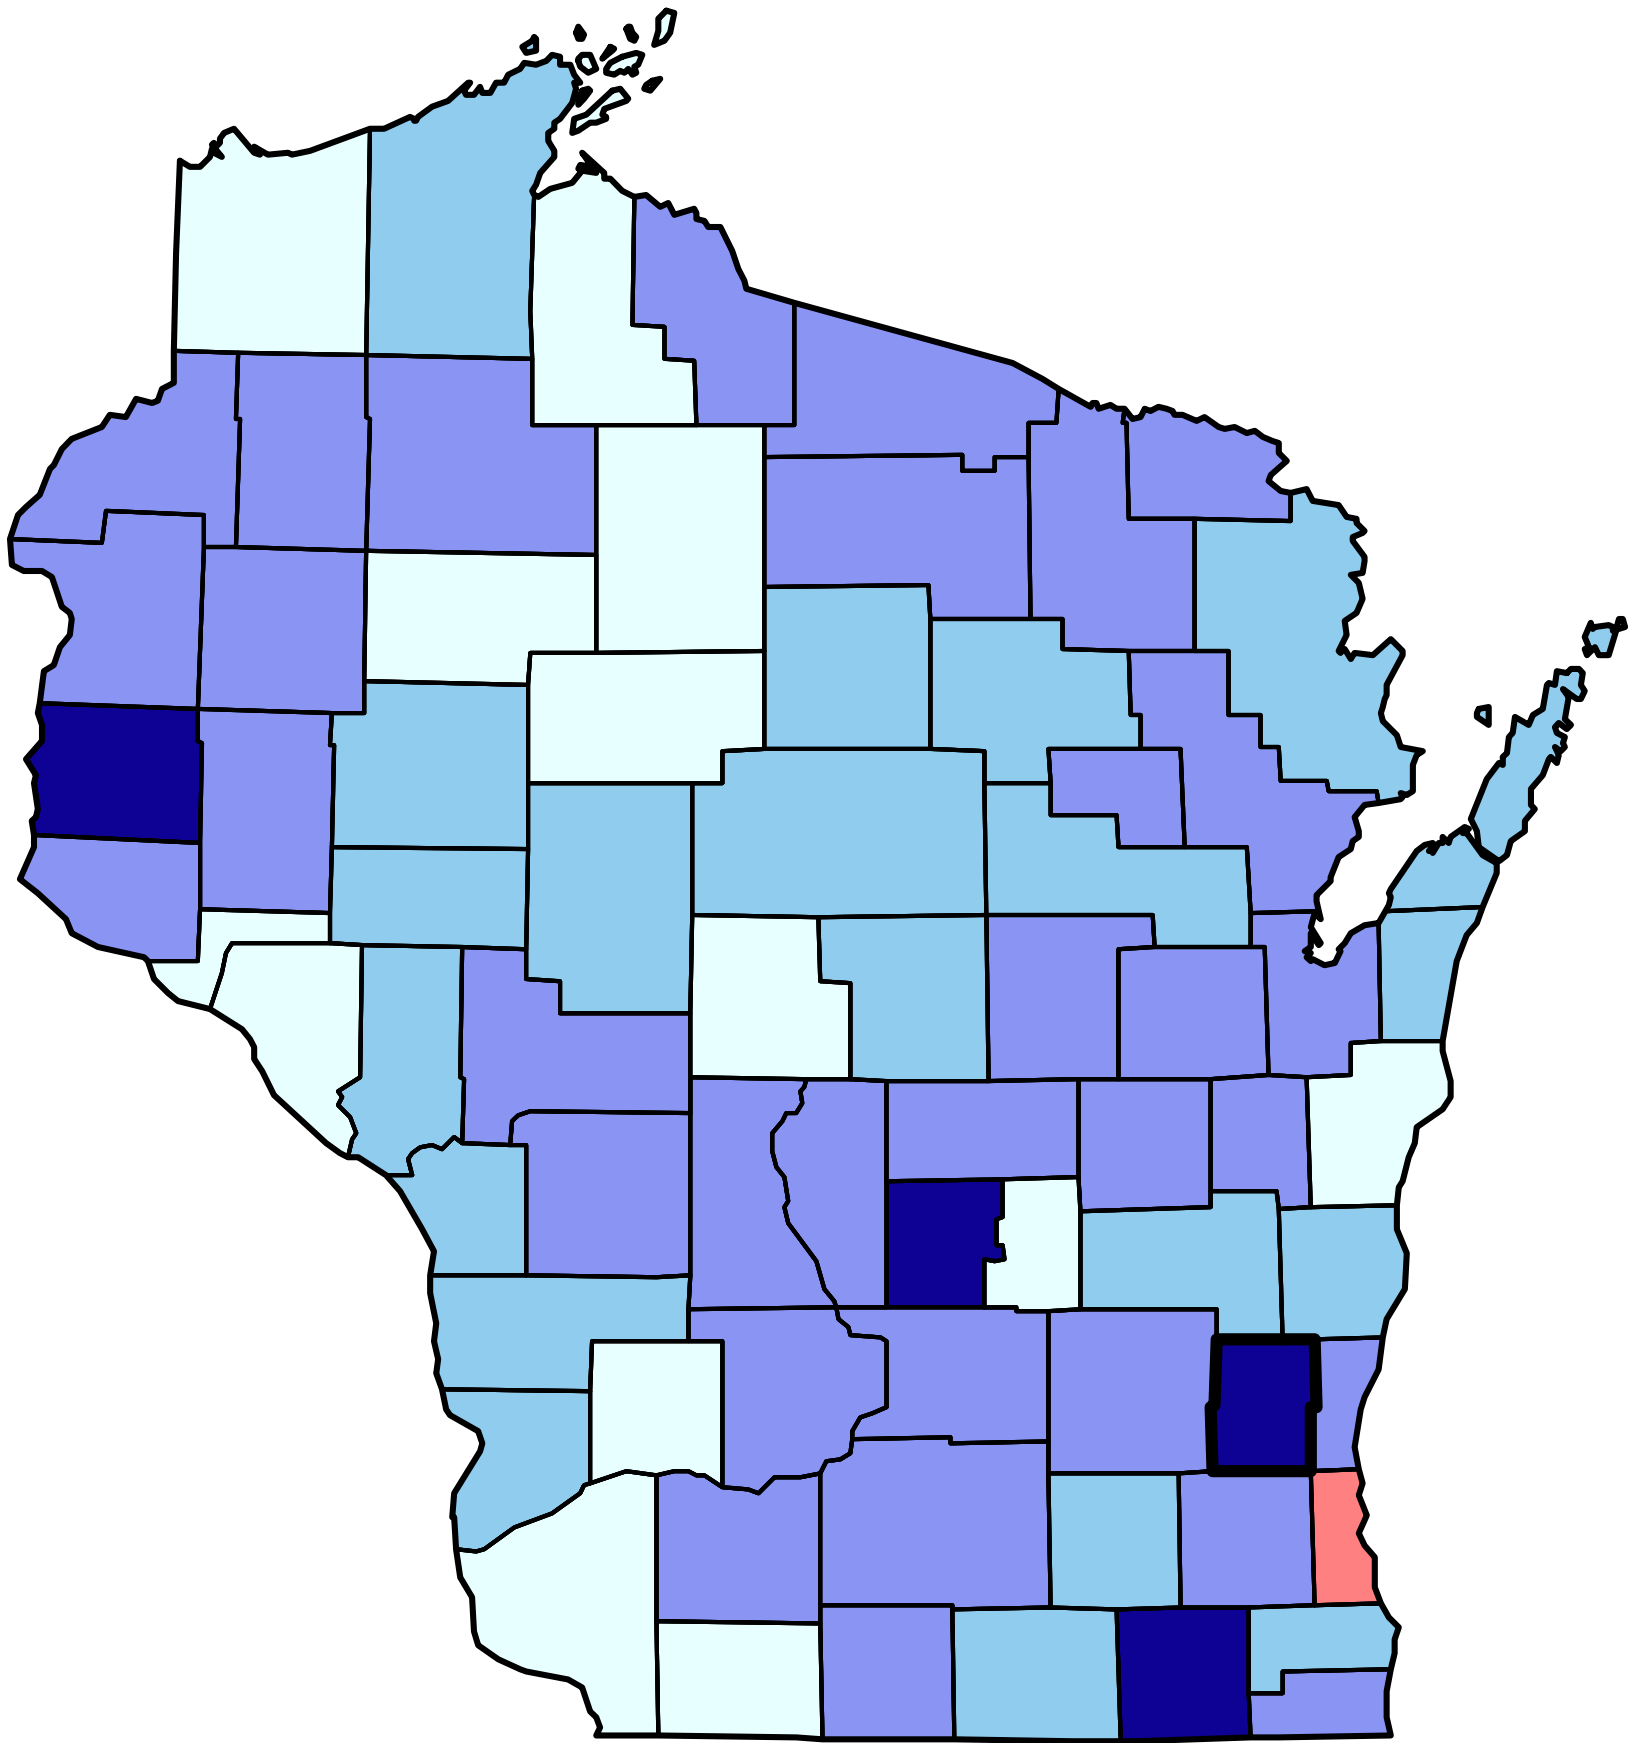

# PERCENT CHANGE IN POPULATION OF WISCONSIN COUNTIES 1990 TO 2000

 Washington County

Percent Change in Population 1990 to 2000

## Washington County Totals

Population 1990: 95,328  
 Population 2000: 117,493  
 Change 1990 to 2000: 22,165 (23.25%)

Prepared by: The Planning Division, Economic Development Division and GIS Division of the Planning and Parks Department.