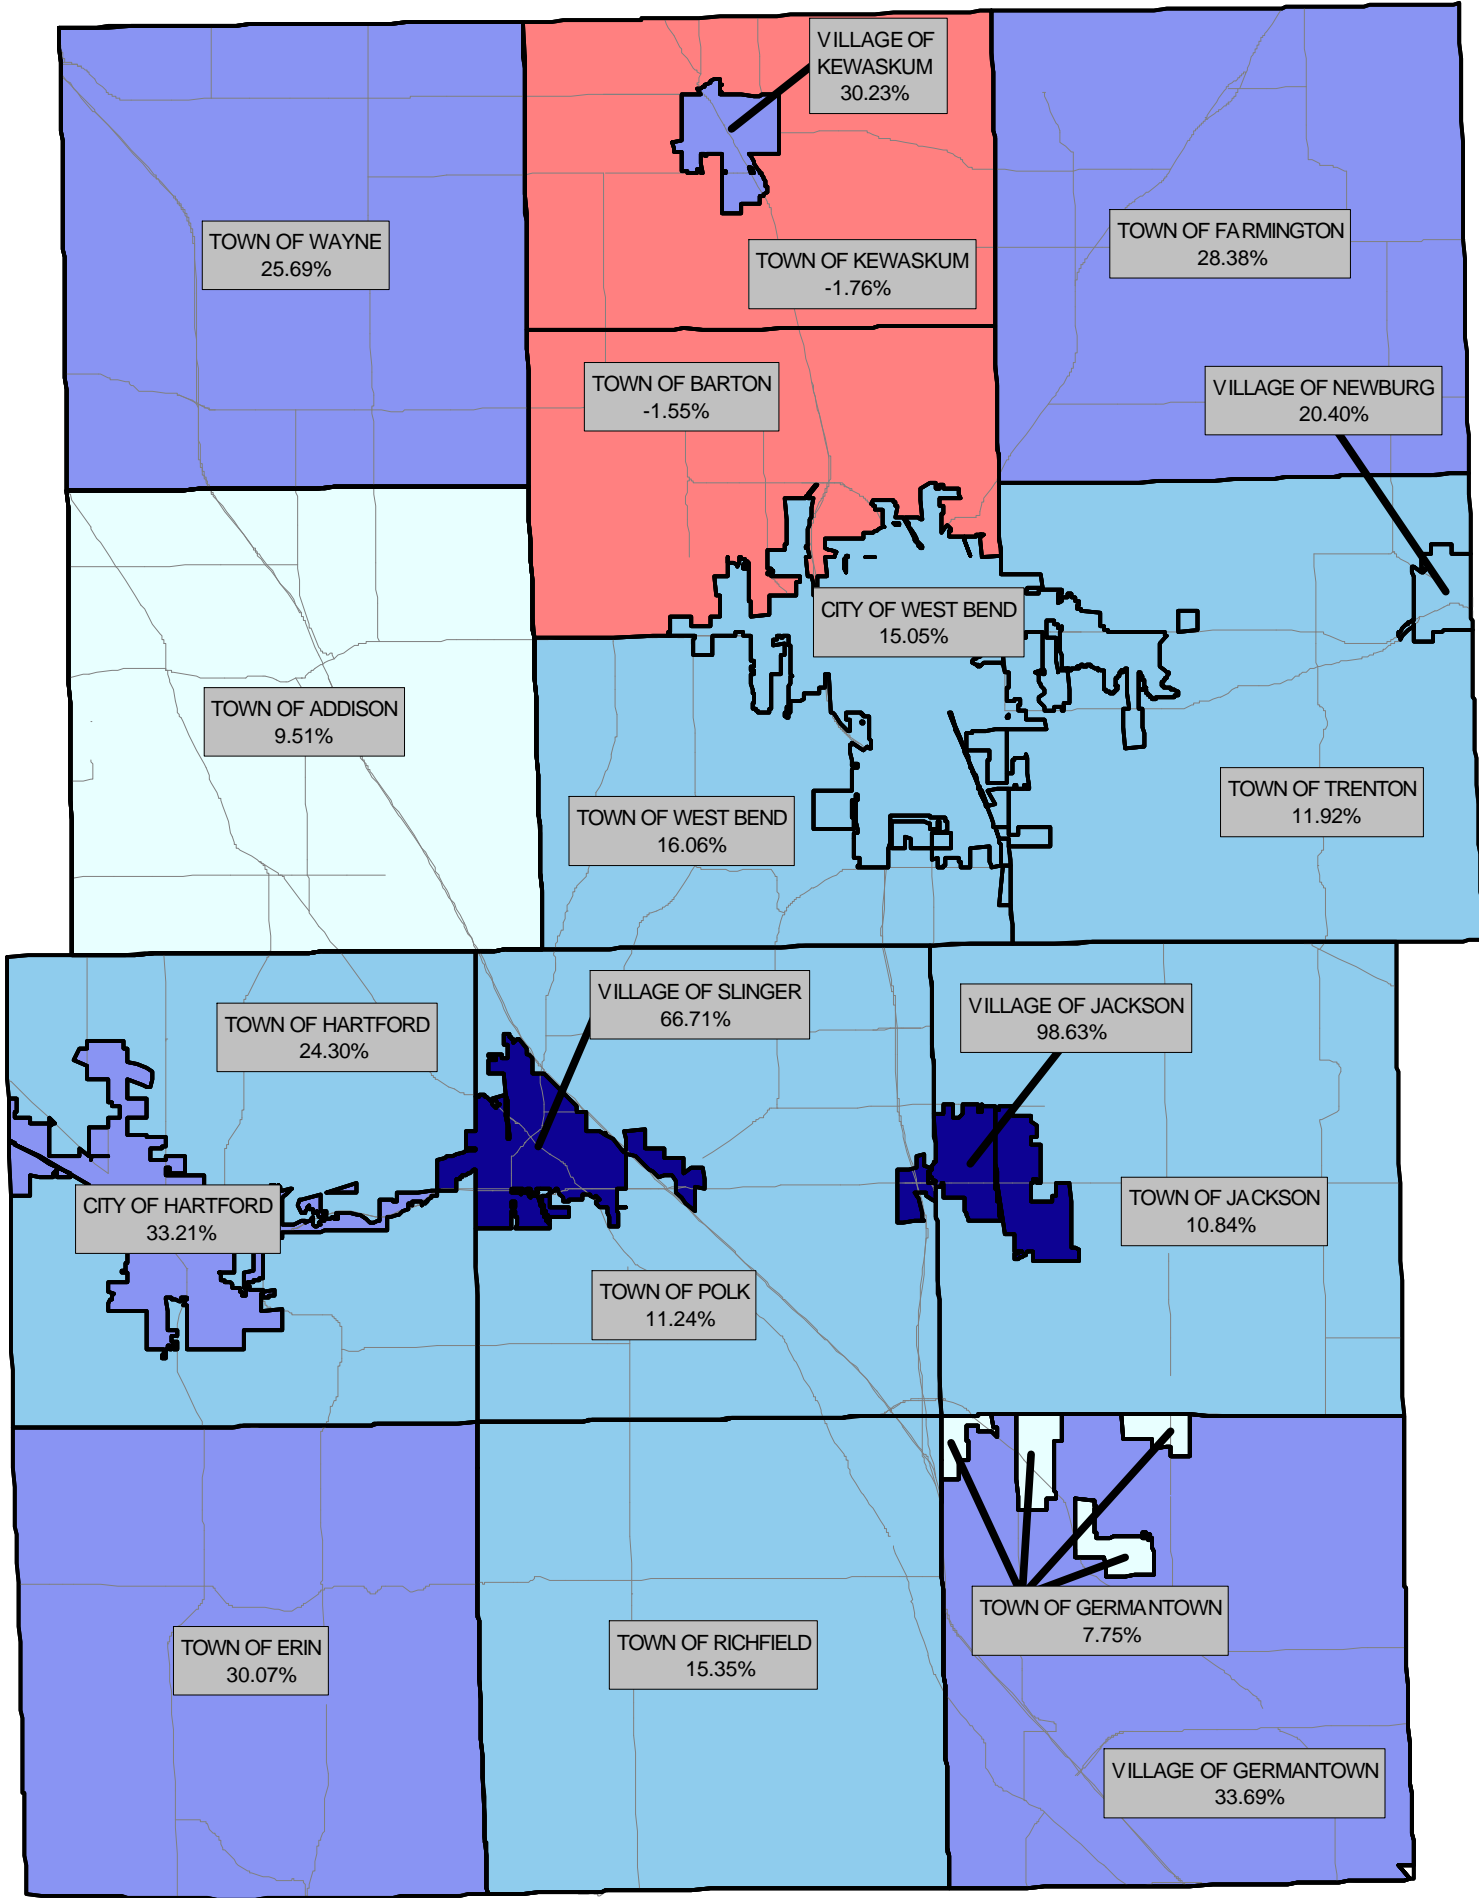

PERCENT CHANGE IN POPULATION OF WASHINGTON COUNTY GOVERNMENTS 1990 TO 2000

Percent Change in Population 1990 to 2000

Washington County Totals

Population 1990: 95,328
 Population 2000: 117,493
 Change 1990 to 2000: 22,165 (23.25%)

Prepared by: The Planning Division, Economic Development Division, and GIS Division of the Planning and Parks Department.