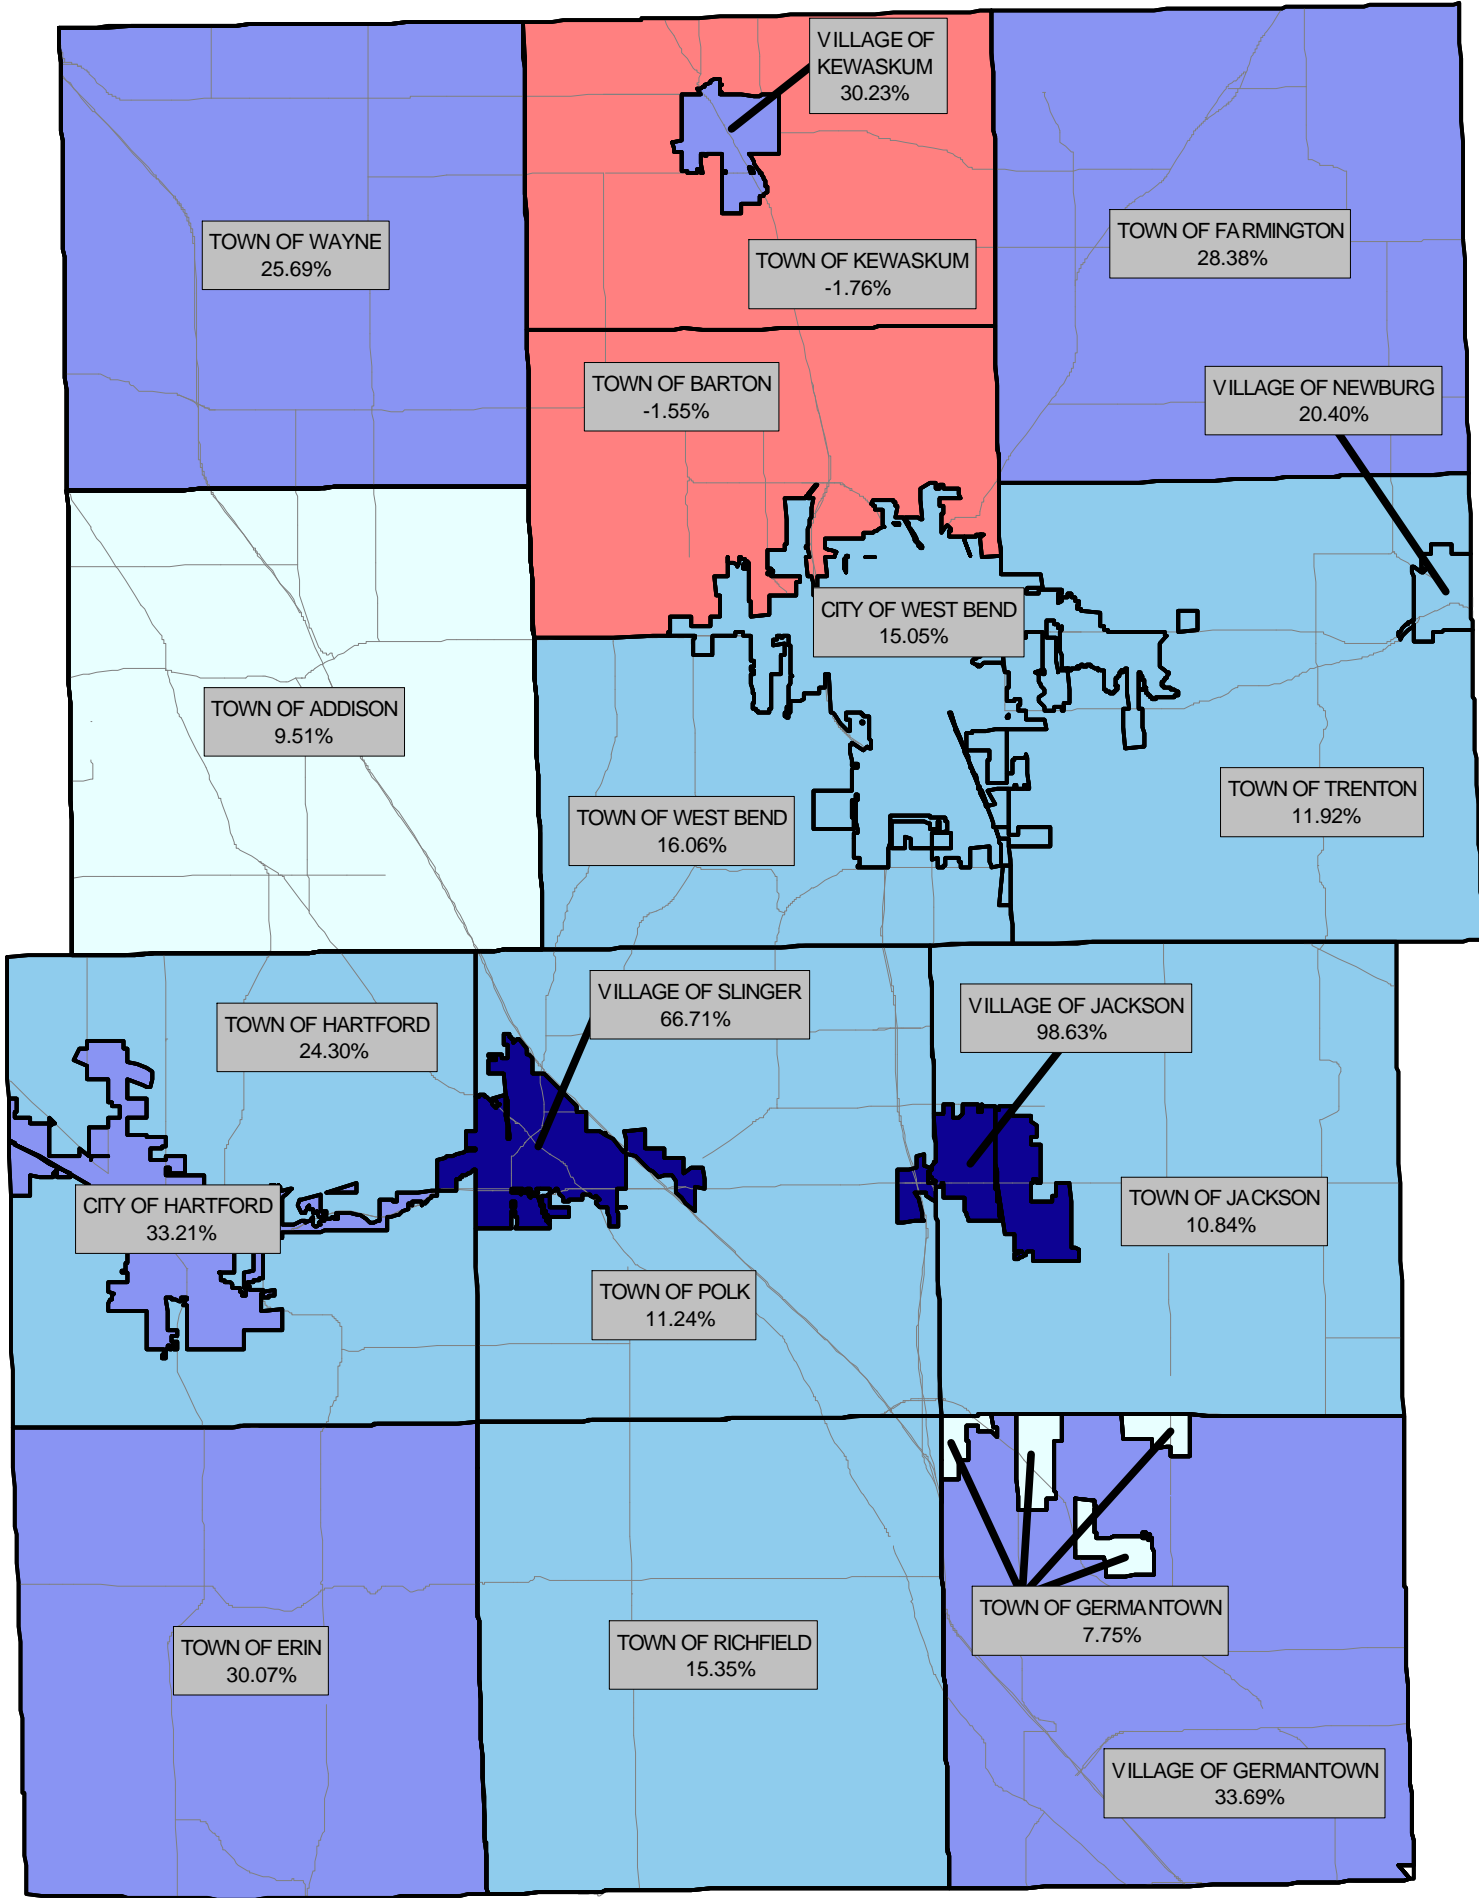

# PERCENT CHANGE IN POPULATION OF WASHINGTON COUNTY GOVERNMENTS 1990 TO 2000

Percent Change in Population 1990 to 2000

## Washington County Totals

Population 1990: 95,328  
 Population 2000: 117,493  
 Change 1990 to 2000: 22,165 (23.25%)

Prepared by: The Planning Division, Economic Development Division, and GIS Division of the Planning and Parks Department.