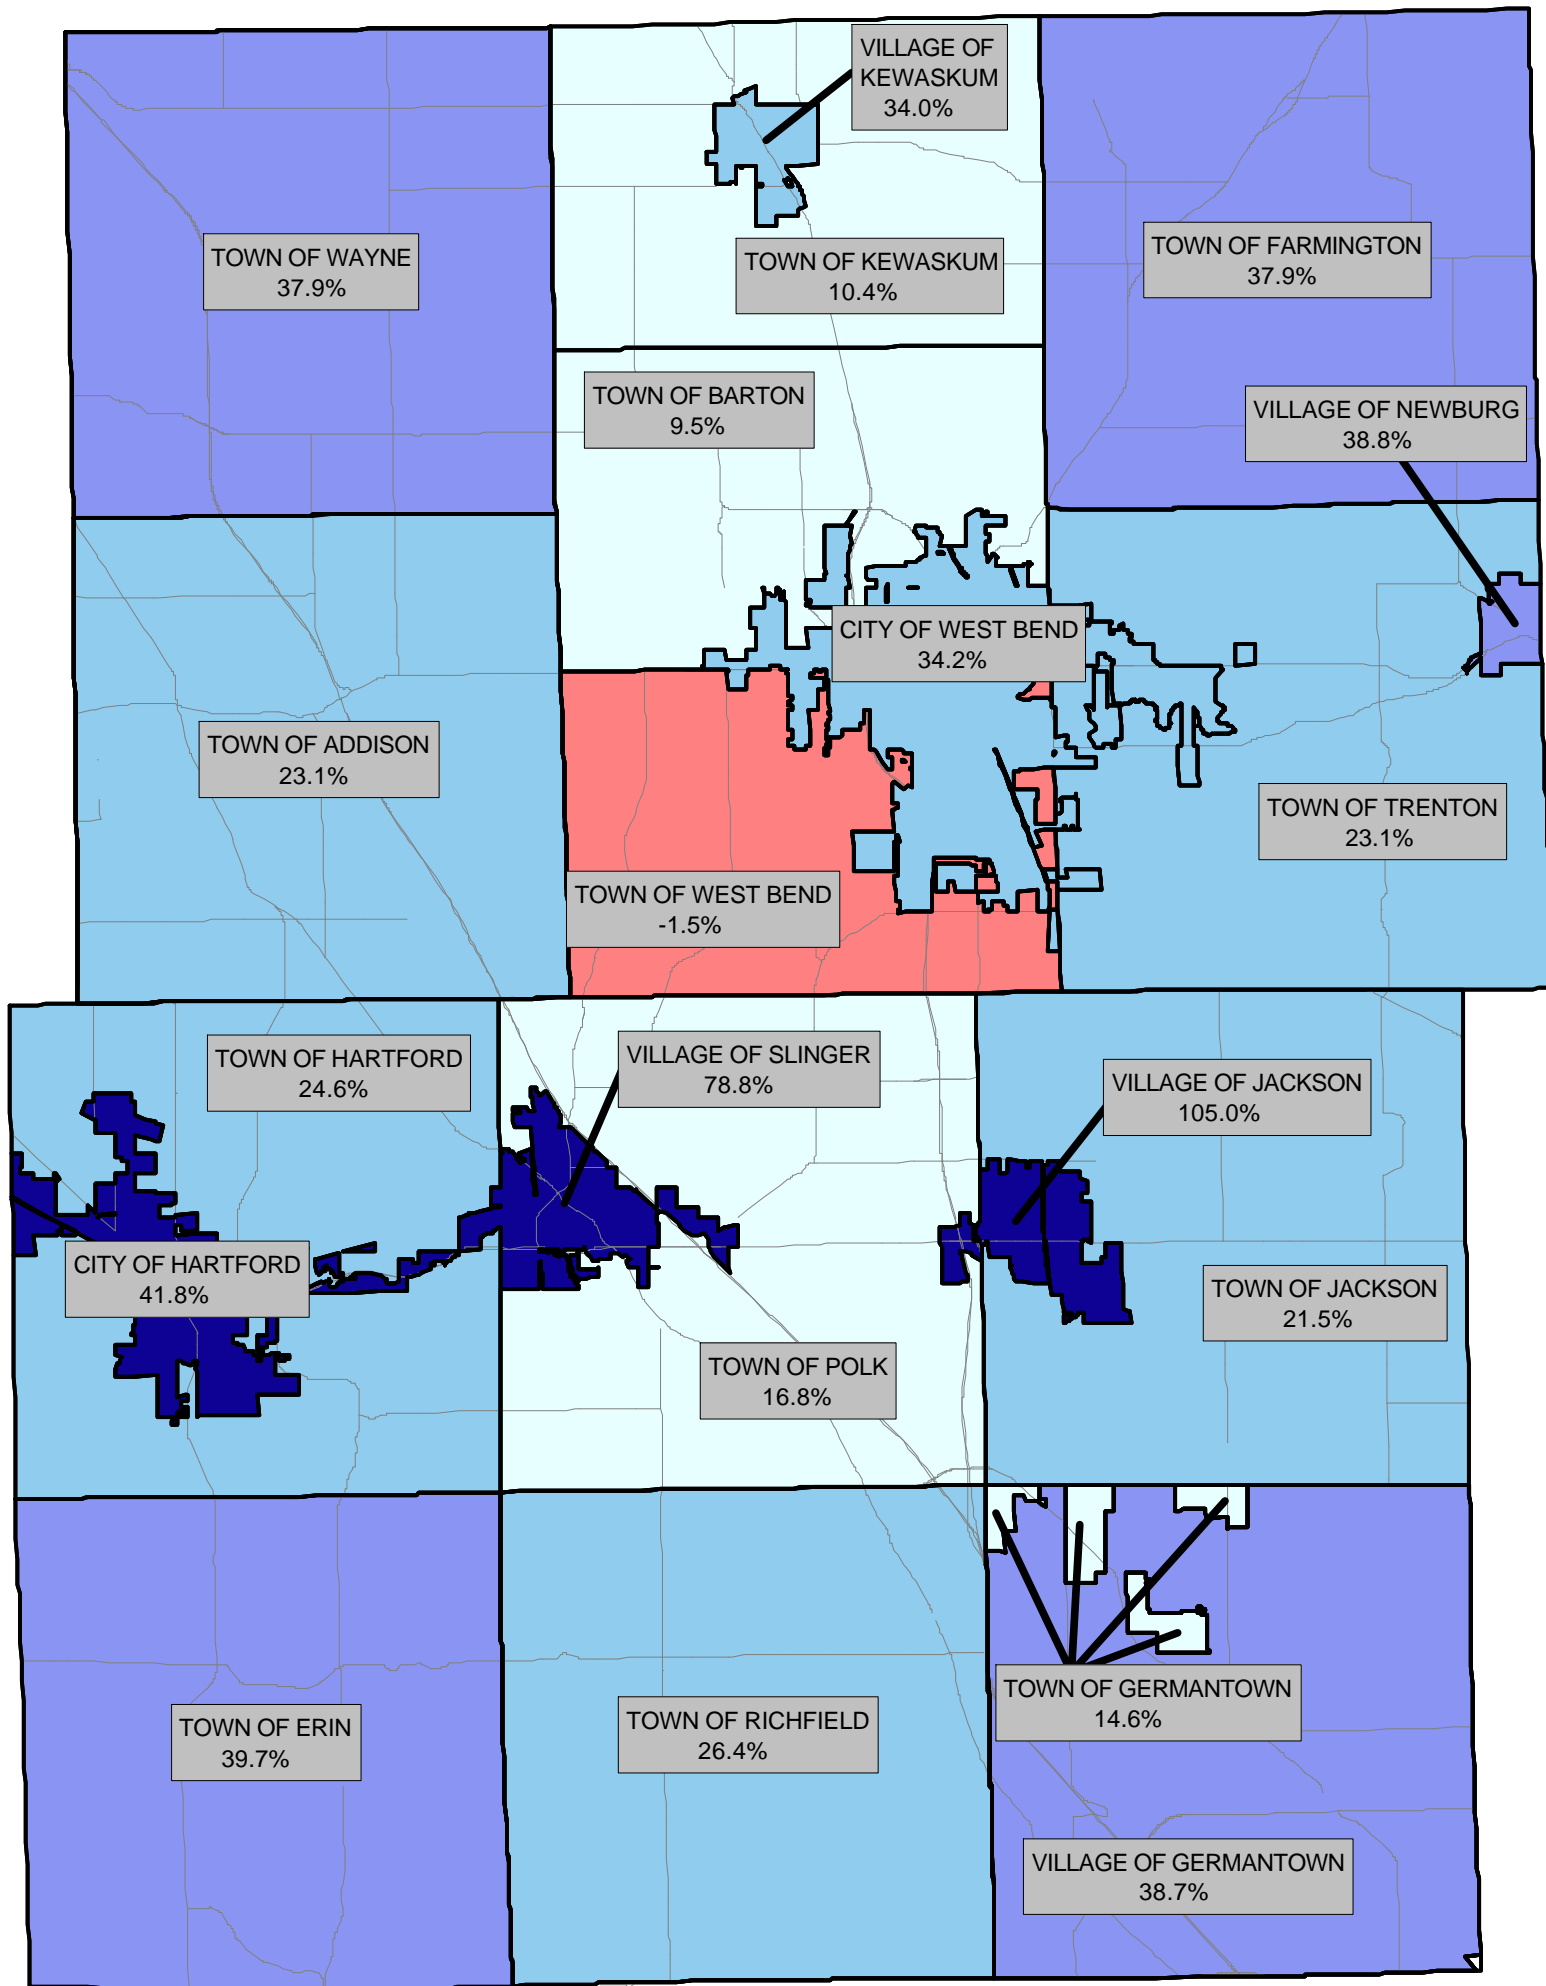

# PERCENT CHANGE IN RESIDENTIAL HOUSING UNITS OF WASHINGTON COUNTY GOVERNMENTS 1990 TO 2000

Percent Change in Residential Housing Units

Source: U.S. Census Bureau, Table 3. Population and Housing Units: 1940 to 1990; 1990 Census. U.S. Census Bureau Table DP-1. Profile of General Demographic Characteristics: 2000; 2000 Census.

Prepared by: The Planning Division, Economic Development Division and GIS Division of the Planning and Parks Department.