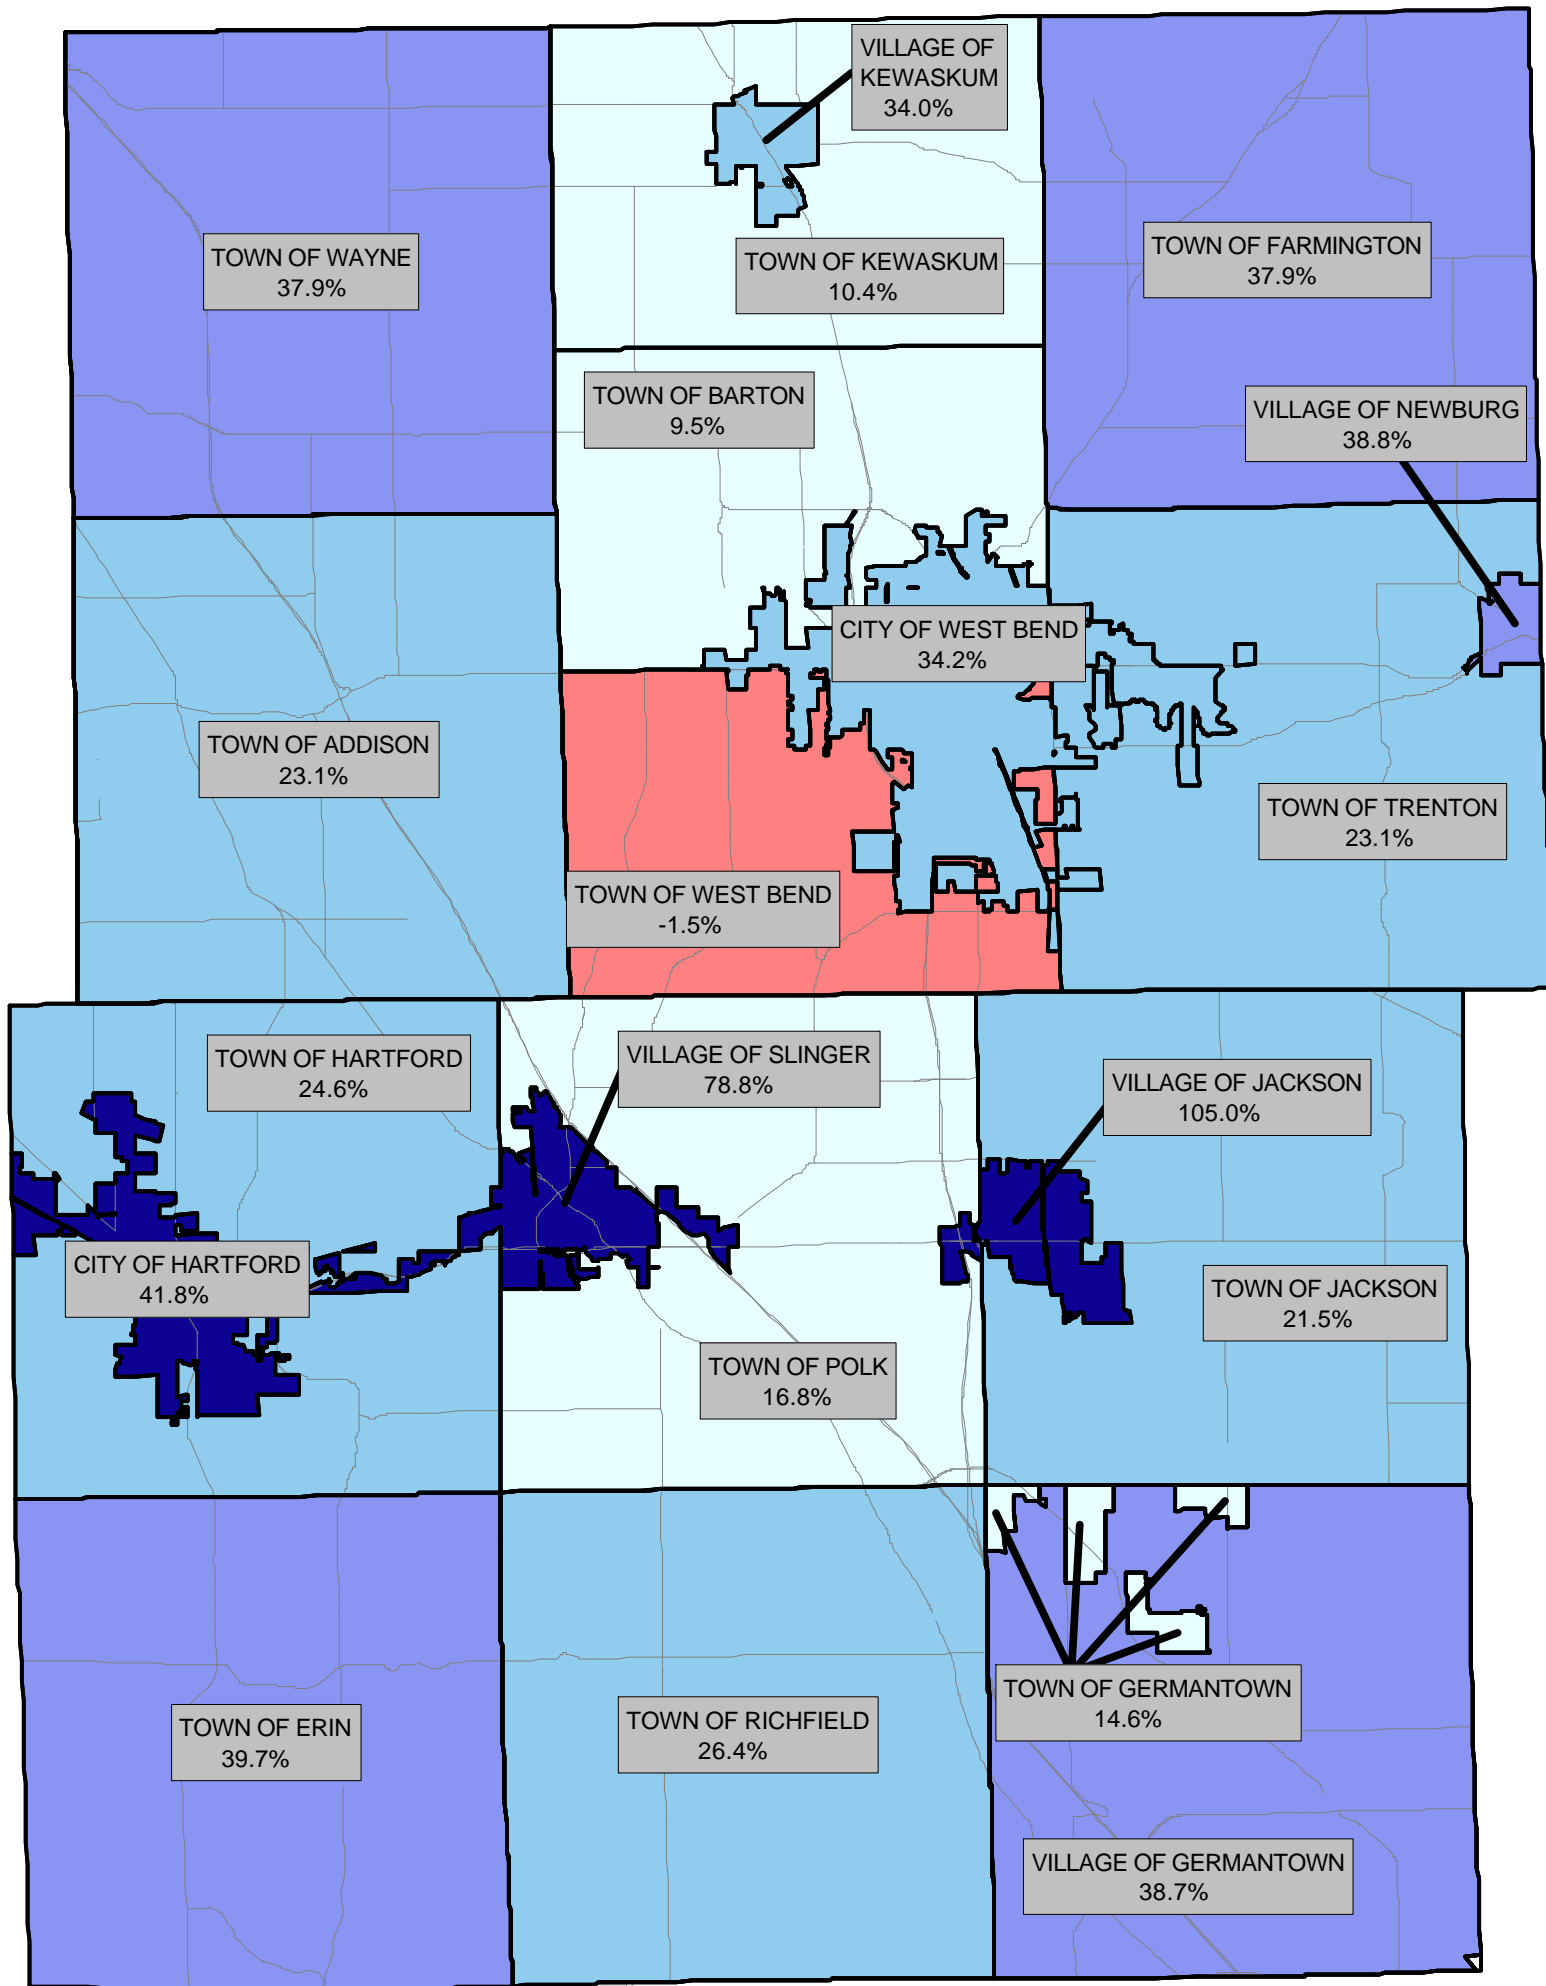

PERCENT CHANGE IN RESIDENTIAL HOUSING UNITS OF WASHINGTON COUNTY GOVERNMENTS 1990 TO 2000

Percent Change in Residential Housing Units

Source: U.S. Census Bureau, Table 3. Population and Housing Units: 1940 to 1990; 1990 Census. U.S. Census Bureau Table DP-1. Profile of General Demographic Characteristics: 2000; 2000 Census.

Prepared by: The Planning Division, Economic Development Division and GIS Division of the Planning and Parks Department.