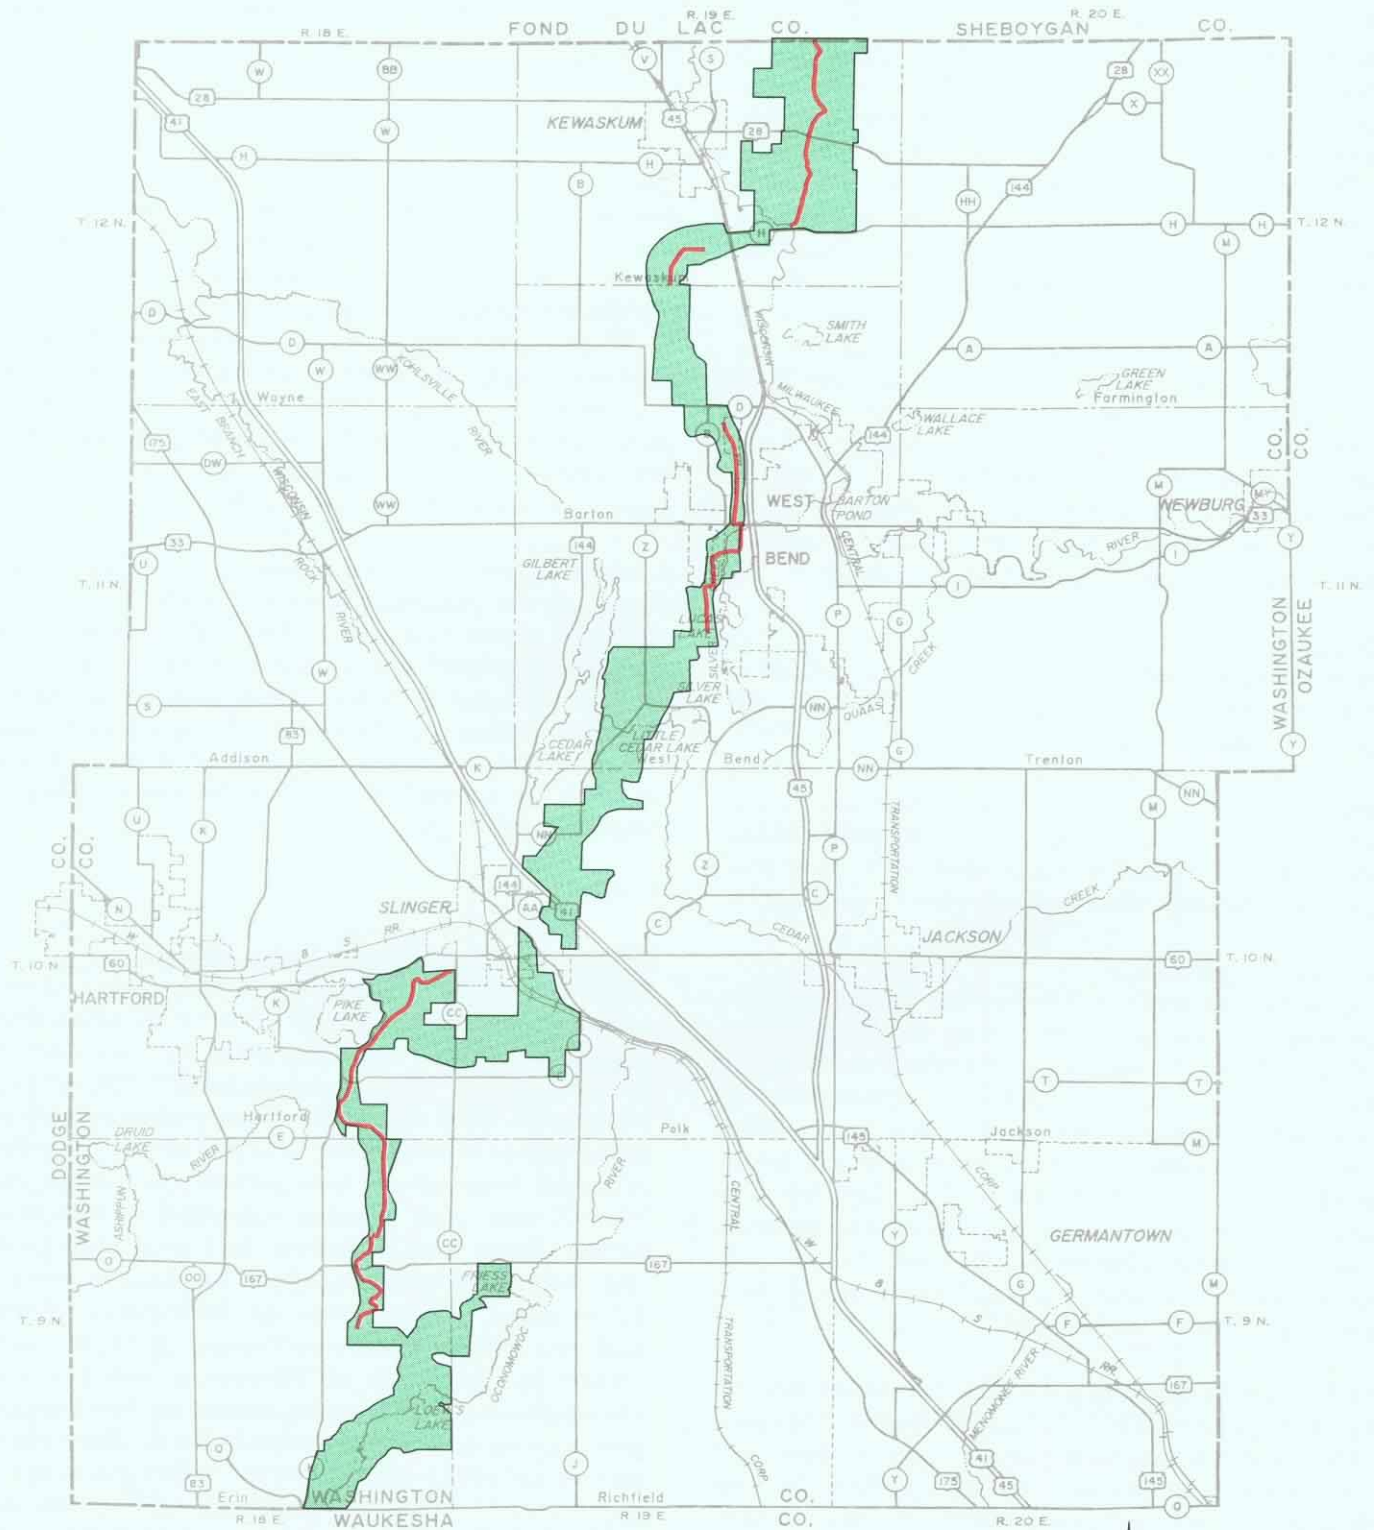

Map 11

ICE AGE TRAIL CORRIDOR AND EXISTING TRAIL SEGMENTS IN WASHINGTON COUNTY: 1996

- LEGEND**
- ICE AGE TRAIL CORRIDOR
 - EXISTING ICE AGE TRAIL SEGMENT

Source: Ice Age Park and Trail Foundation and SEWRPC.