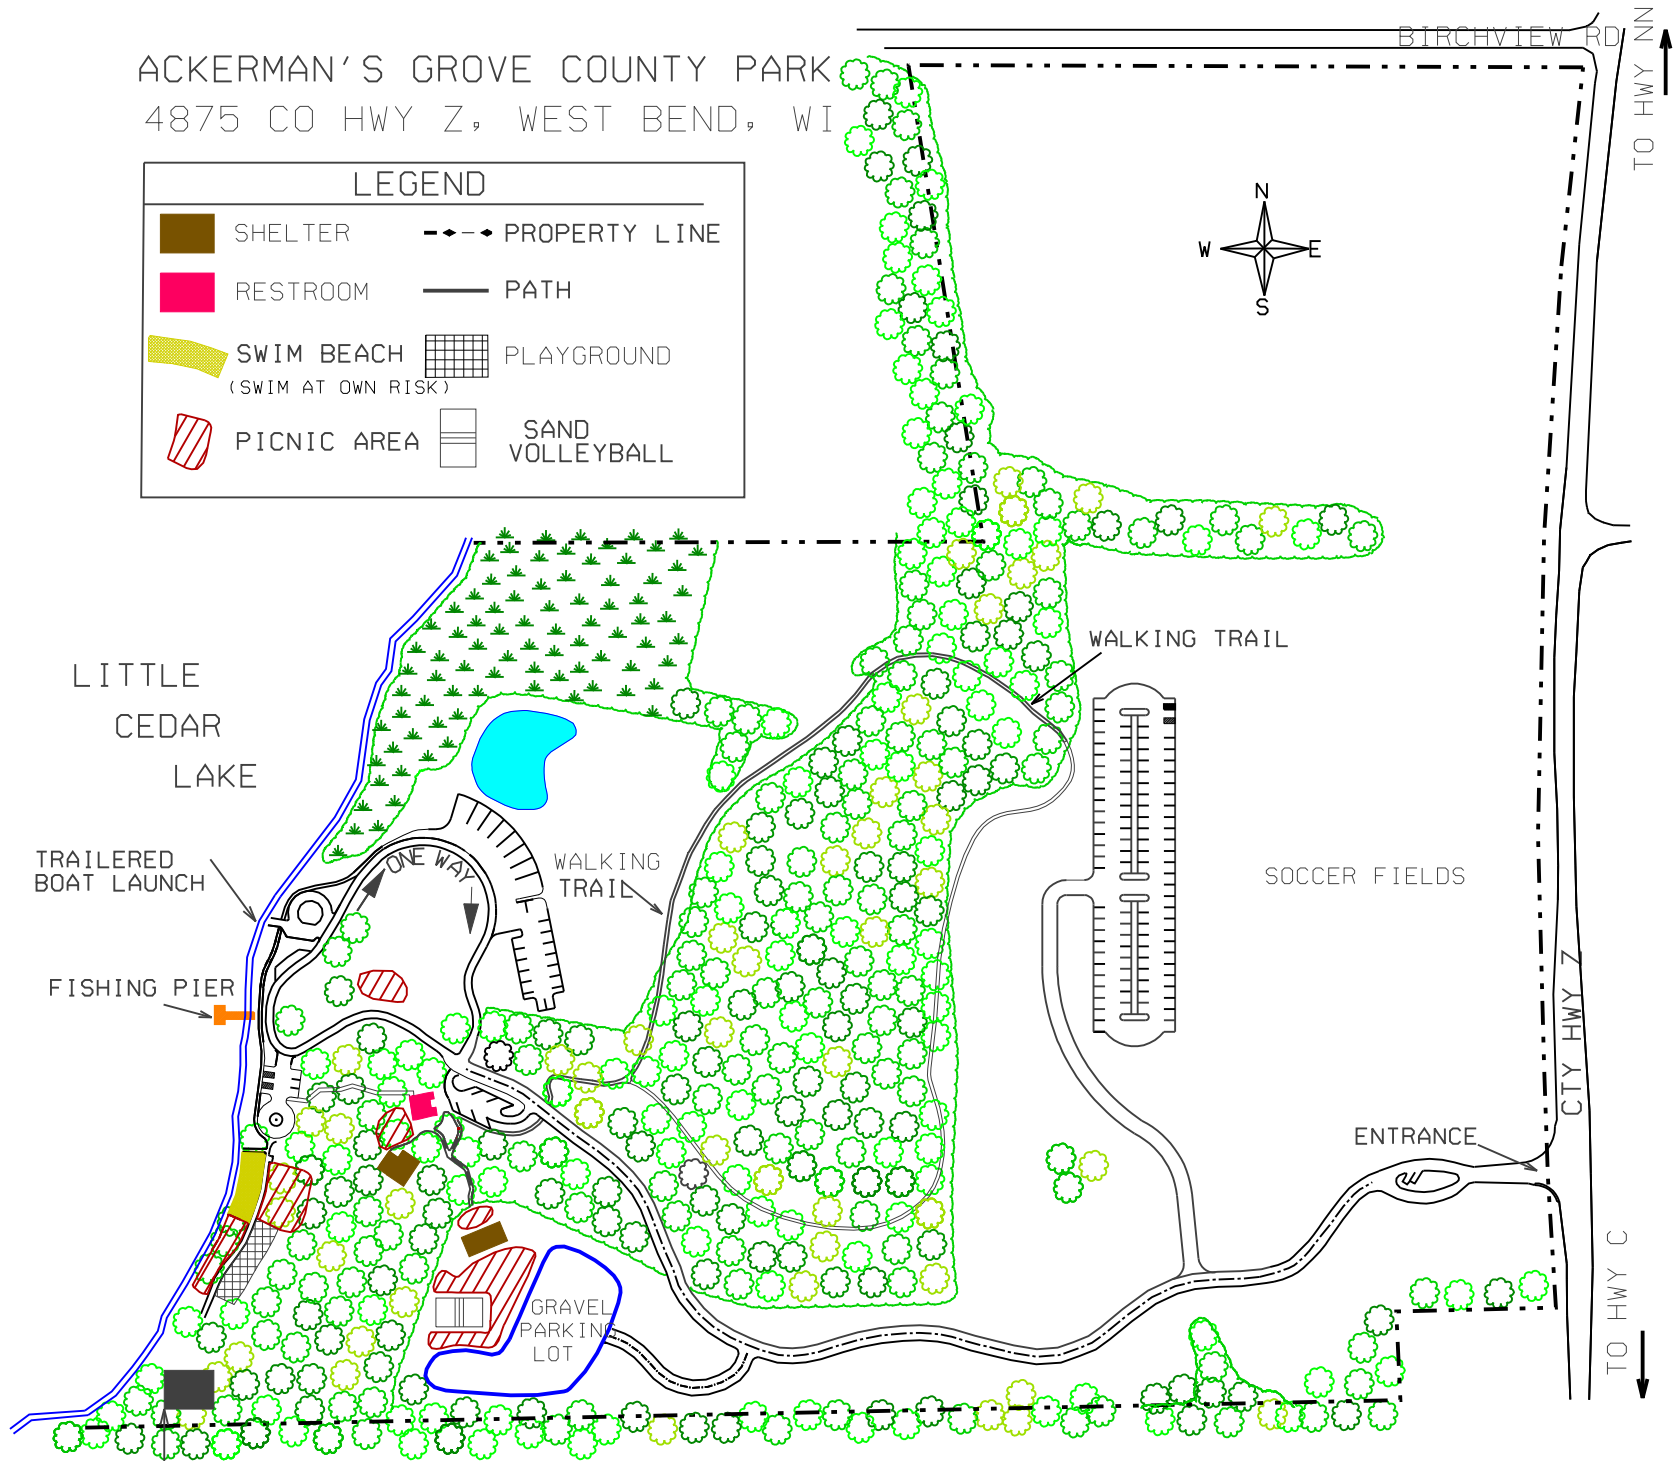

ACKERMAN'S GROVE COUNTY PARK
 4875 CO HWY Z, WEST BEND, WI

LEGEND			
	SHELTER		PROPERTY LINE
	RESTROOM		PATH
	SWIM BEACH (SWIM AT OWN RISK)		PLAYGROUND
	PICNIC AREA		SAND VOLLEYBALL

LITTLE CEDAR LAKE
 PROTECTION DISTRICT
 BUILDING