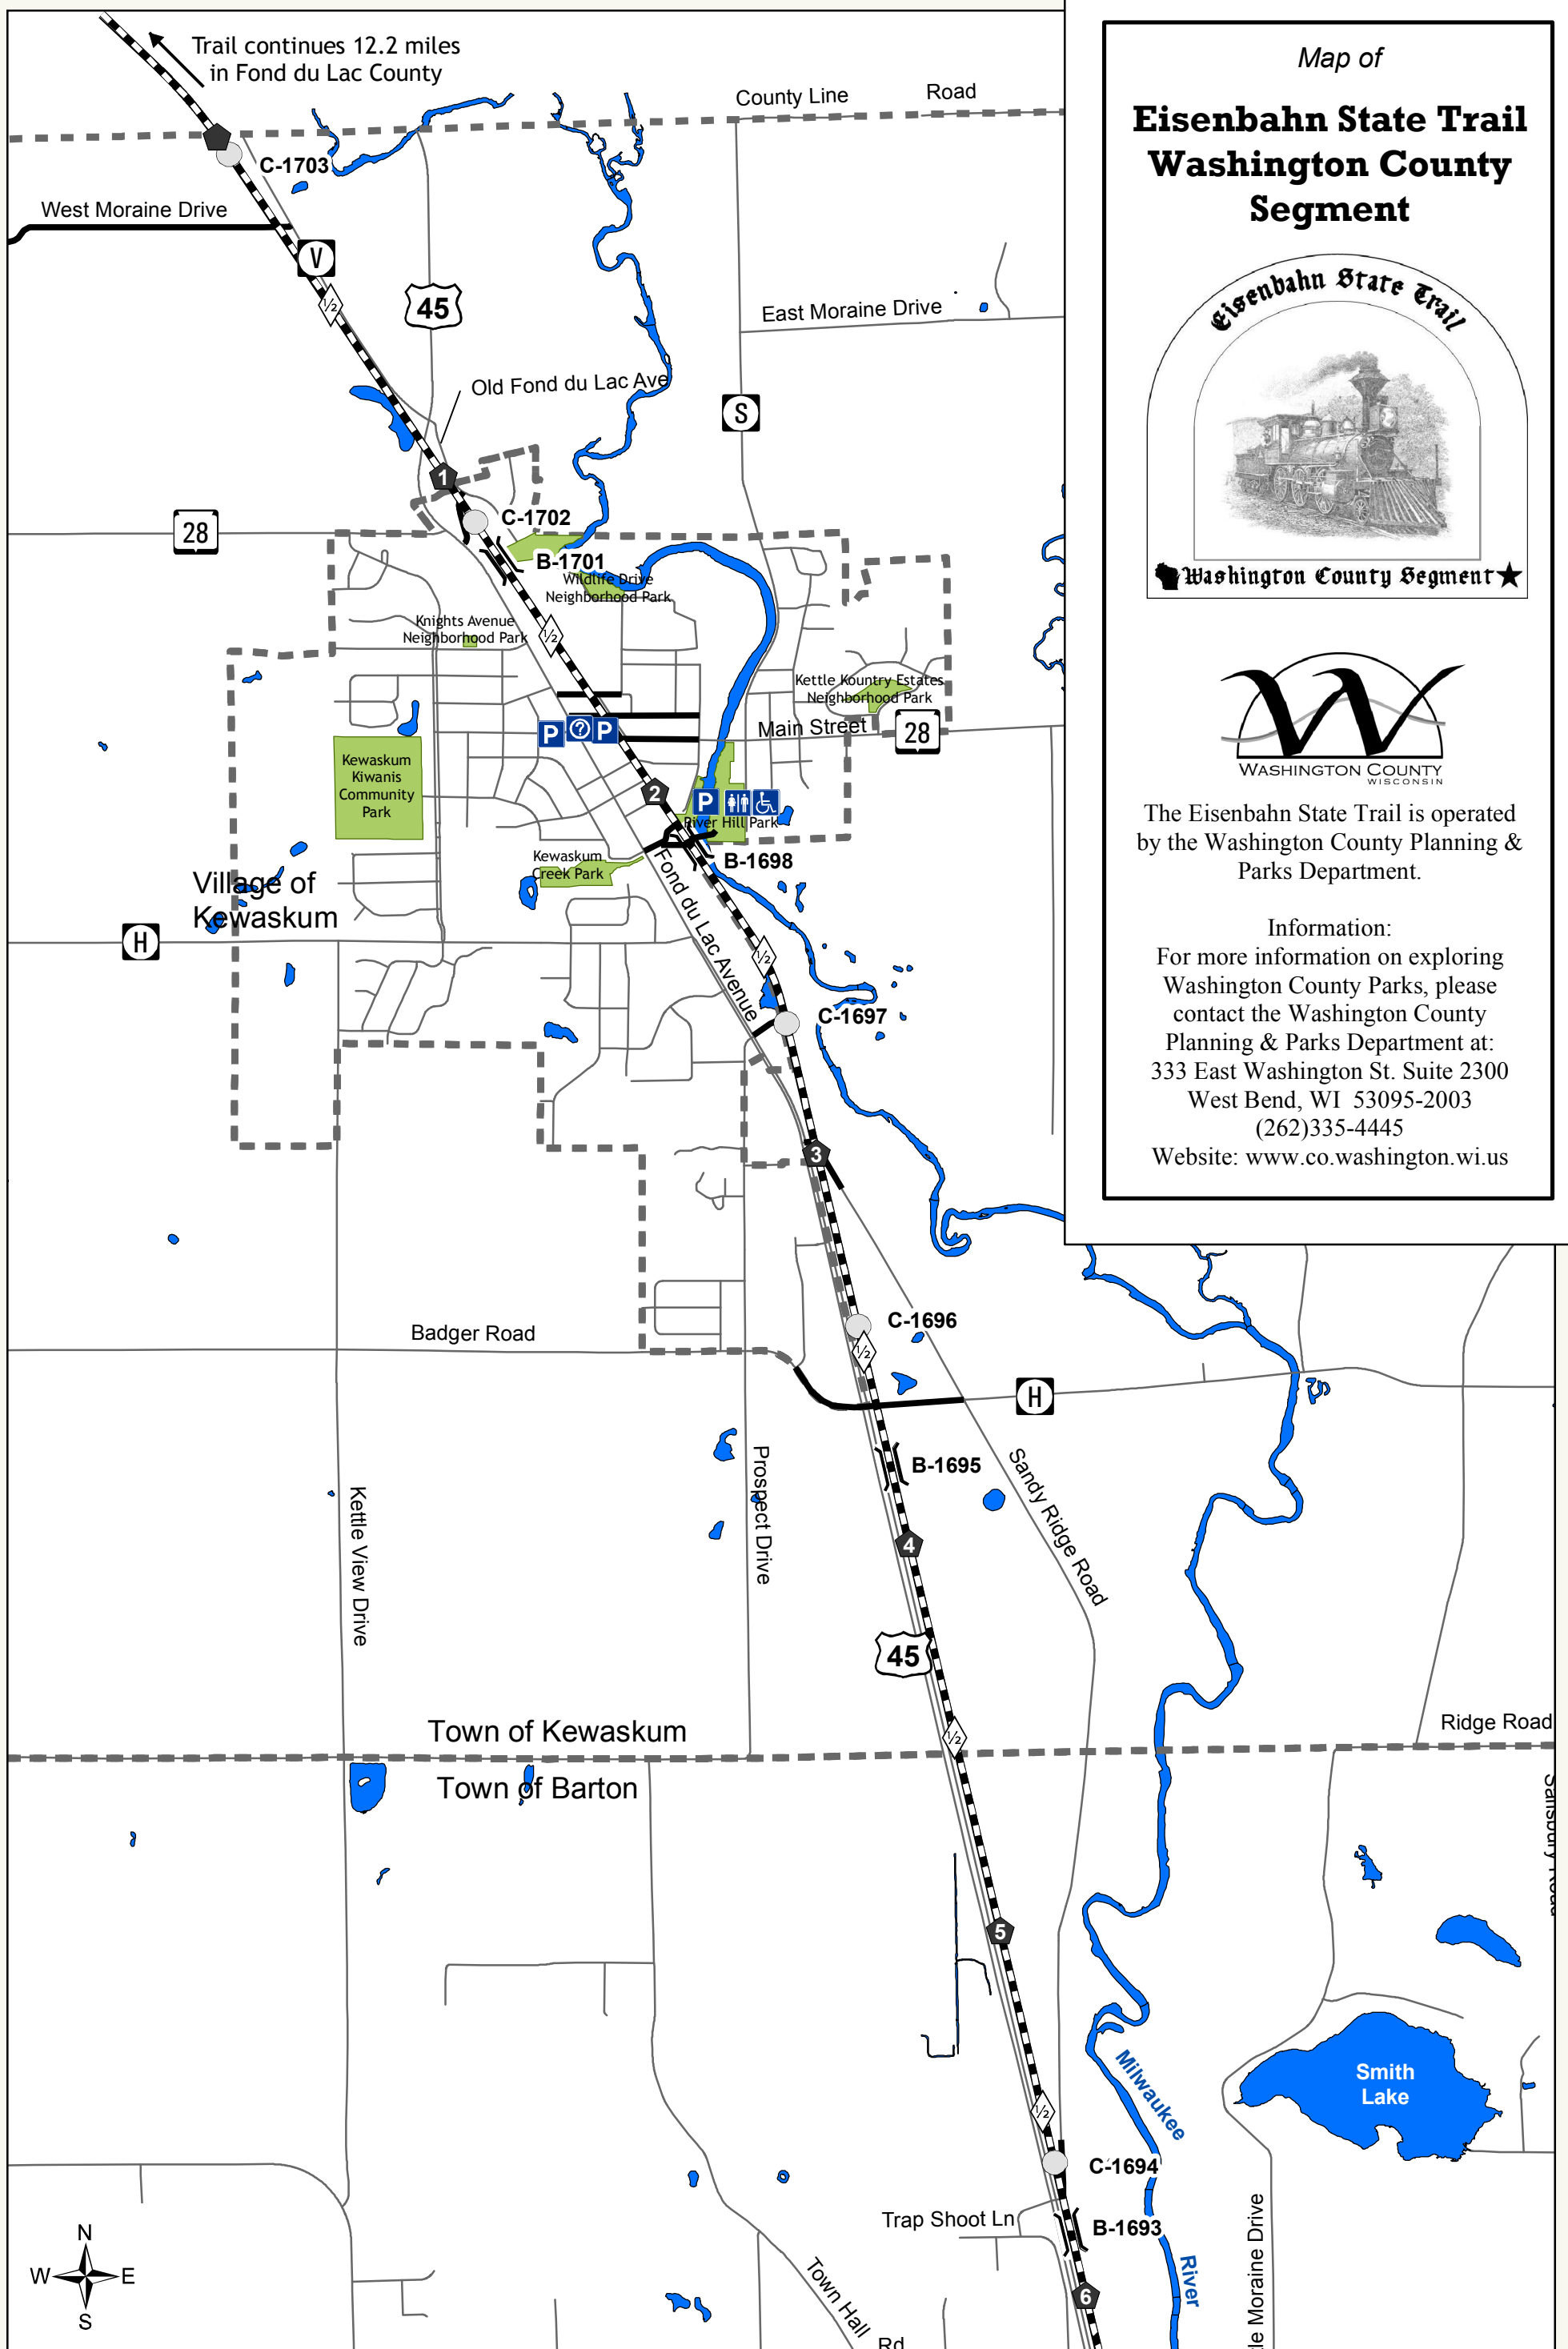

Map of  
**Eisenbahn State Trail  
 Washington County  
 Segment**

The Eisenbahn State Trail is operated by the Washington County Planning & Parks Department.

Information:  
 For more information on exploring Washington County Parks, please contact the Washington County Planning & Parks Department at:  
 333 East Washington St. Suite 2300  
 West Bend, WI 53095-2003  
 (262)335-4445  
 Website: [www.co.washington.wi.us](http://www.co.washington.wi.us)

**Eisenbahn State Trail - North Half**

- |                                  |             |                    |                 |
|----------------------------------|-------------|--------------------|-----------------|
| Hiking/Biking Segment            | Mile Marker | Handicap           | Information     |
| Snowmobile/Hiking/Biking Segment | Culvert     | Off-Street Parking | Bathroom Access |
| Trail Access                     | Bridge      | Picnic Tables      | Drinking Water  |

**Eisenbahn State Trail - South Half**

- |                       |                                  |             |                    |                 |
|-----------------------|----------------------------------|-------------|--------------------|-----------------|
| Hiking/Biking Segment | Snowmobile/Hiking/Biking Segment | Mile Marker | Handicap           | Information     |
| Trail Access          | Culvert                          | Bridge      | Off-Street Parking | Bathroom Access |
|                       |                                  |             | Picnic Tables      | Drinking Water  |