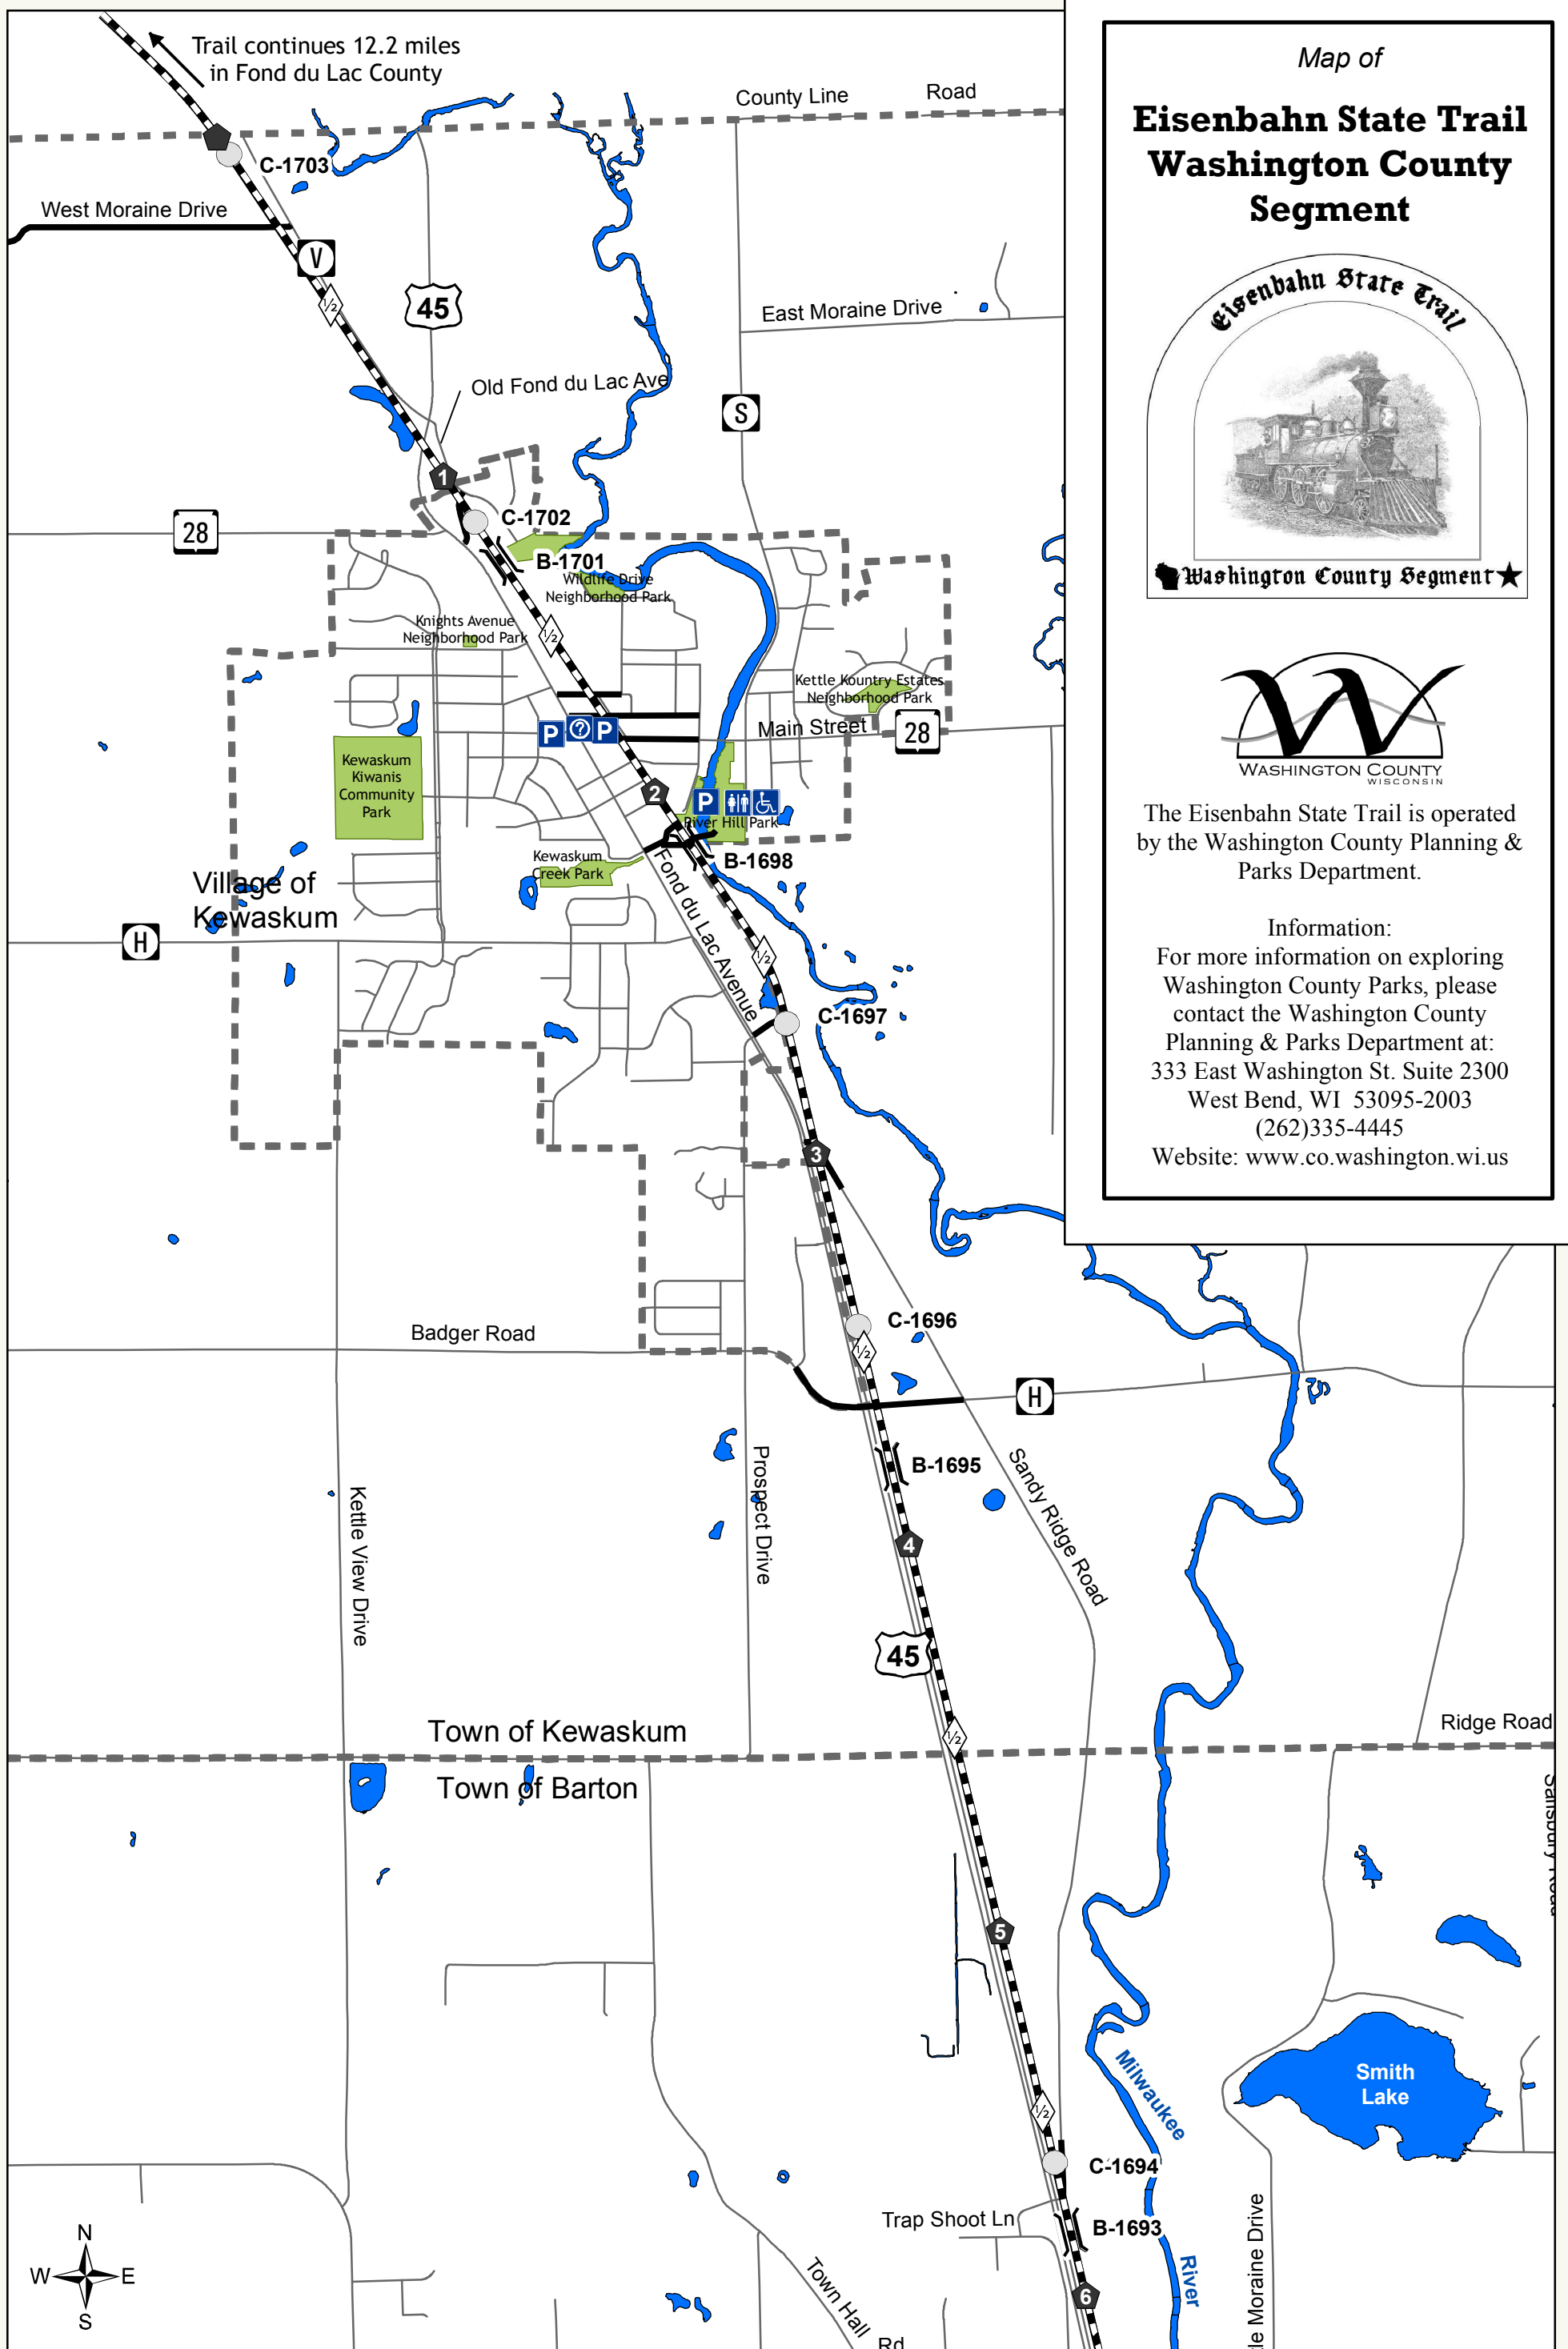

Map of
**Eisenbahn State Trail
 Washington County
 Segment**

The Eisenbahn State Trail is operated by the Washington County Planning & Parks Department.

Information:
 For more information on exploring Washington County Parks, please contact the Washington County Planning & Parks Department at:
 333 East Washington St. Suite 2300
 West Bend, WI 53095-2003
 (262)335-4445
 Website: www.co.washington.wi.us

Eisenbahn State Trail - North Half

- | | | | | | | | | | | | |
|-----------------------|----------------------------------|--------------|-------------|---------|--------|----------|--------------------|---------------|-------------|-----------------|----------------|
| Hiking/Biking Segment | Snowmobile/Hiking/Biking Segment | Trail Access | Mile Marker | Culvert | Bridge | Handicap | Off-Street Parking | Picnic Tables | Information | Bathroom Access | Drinking Water |
|-----------------------|----------------------------------|--------------|-------------|---------|--------|----------|--------------------|---------------|-------------|-----------------|----------------|

Eisenbahn State Trail - South Half

- | | | | |
|----------------------------------|-------------|--------------------|-----------------|
| Hiking/Biking Segment | Mile Marker | Handicap | Information |
| Snowmobile/Hiking/Biking Segment | Culvert | Off-Street Parking | Bathroom Access |
| Trail Access | Bridge | Picnic Tables | Drinking Water |