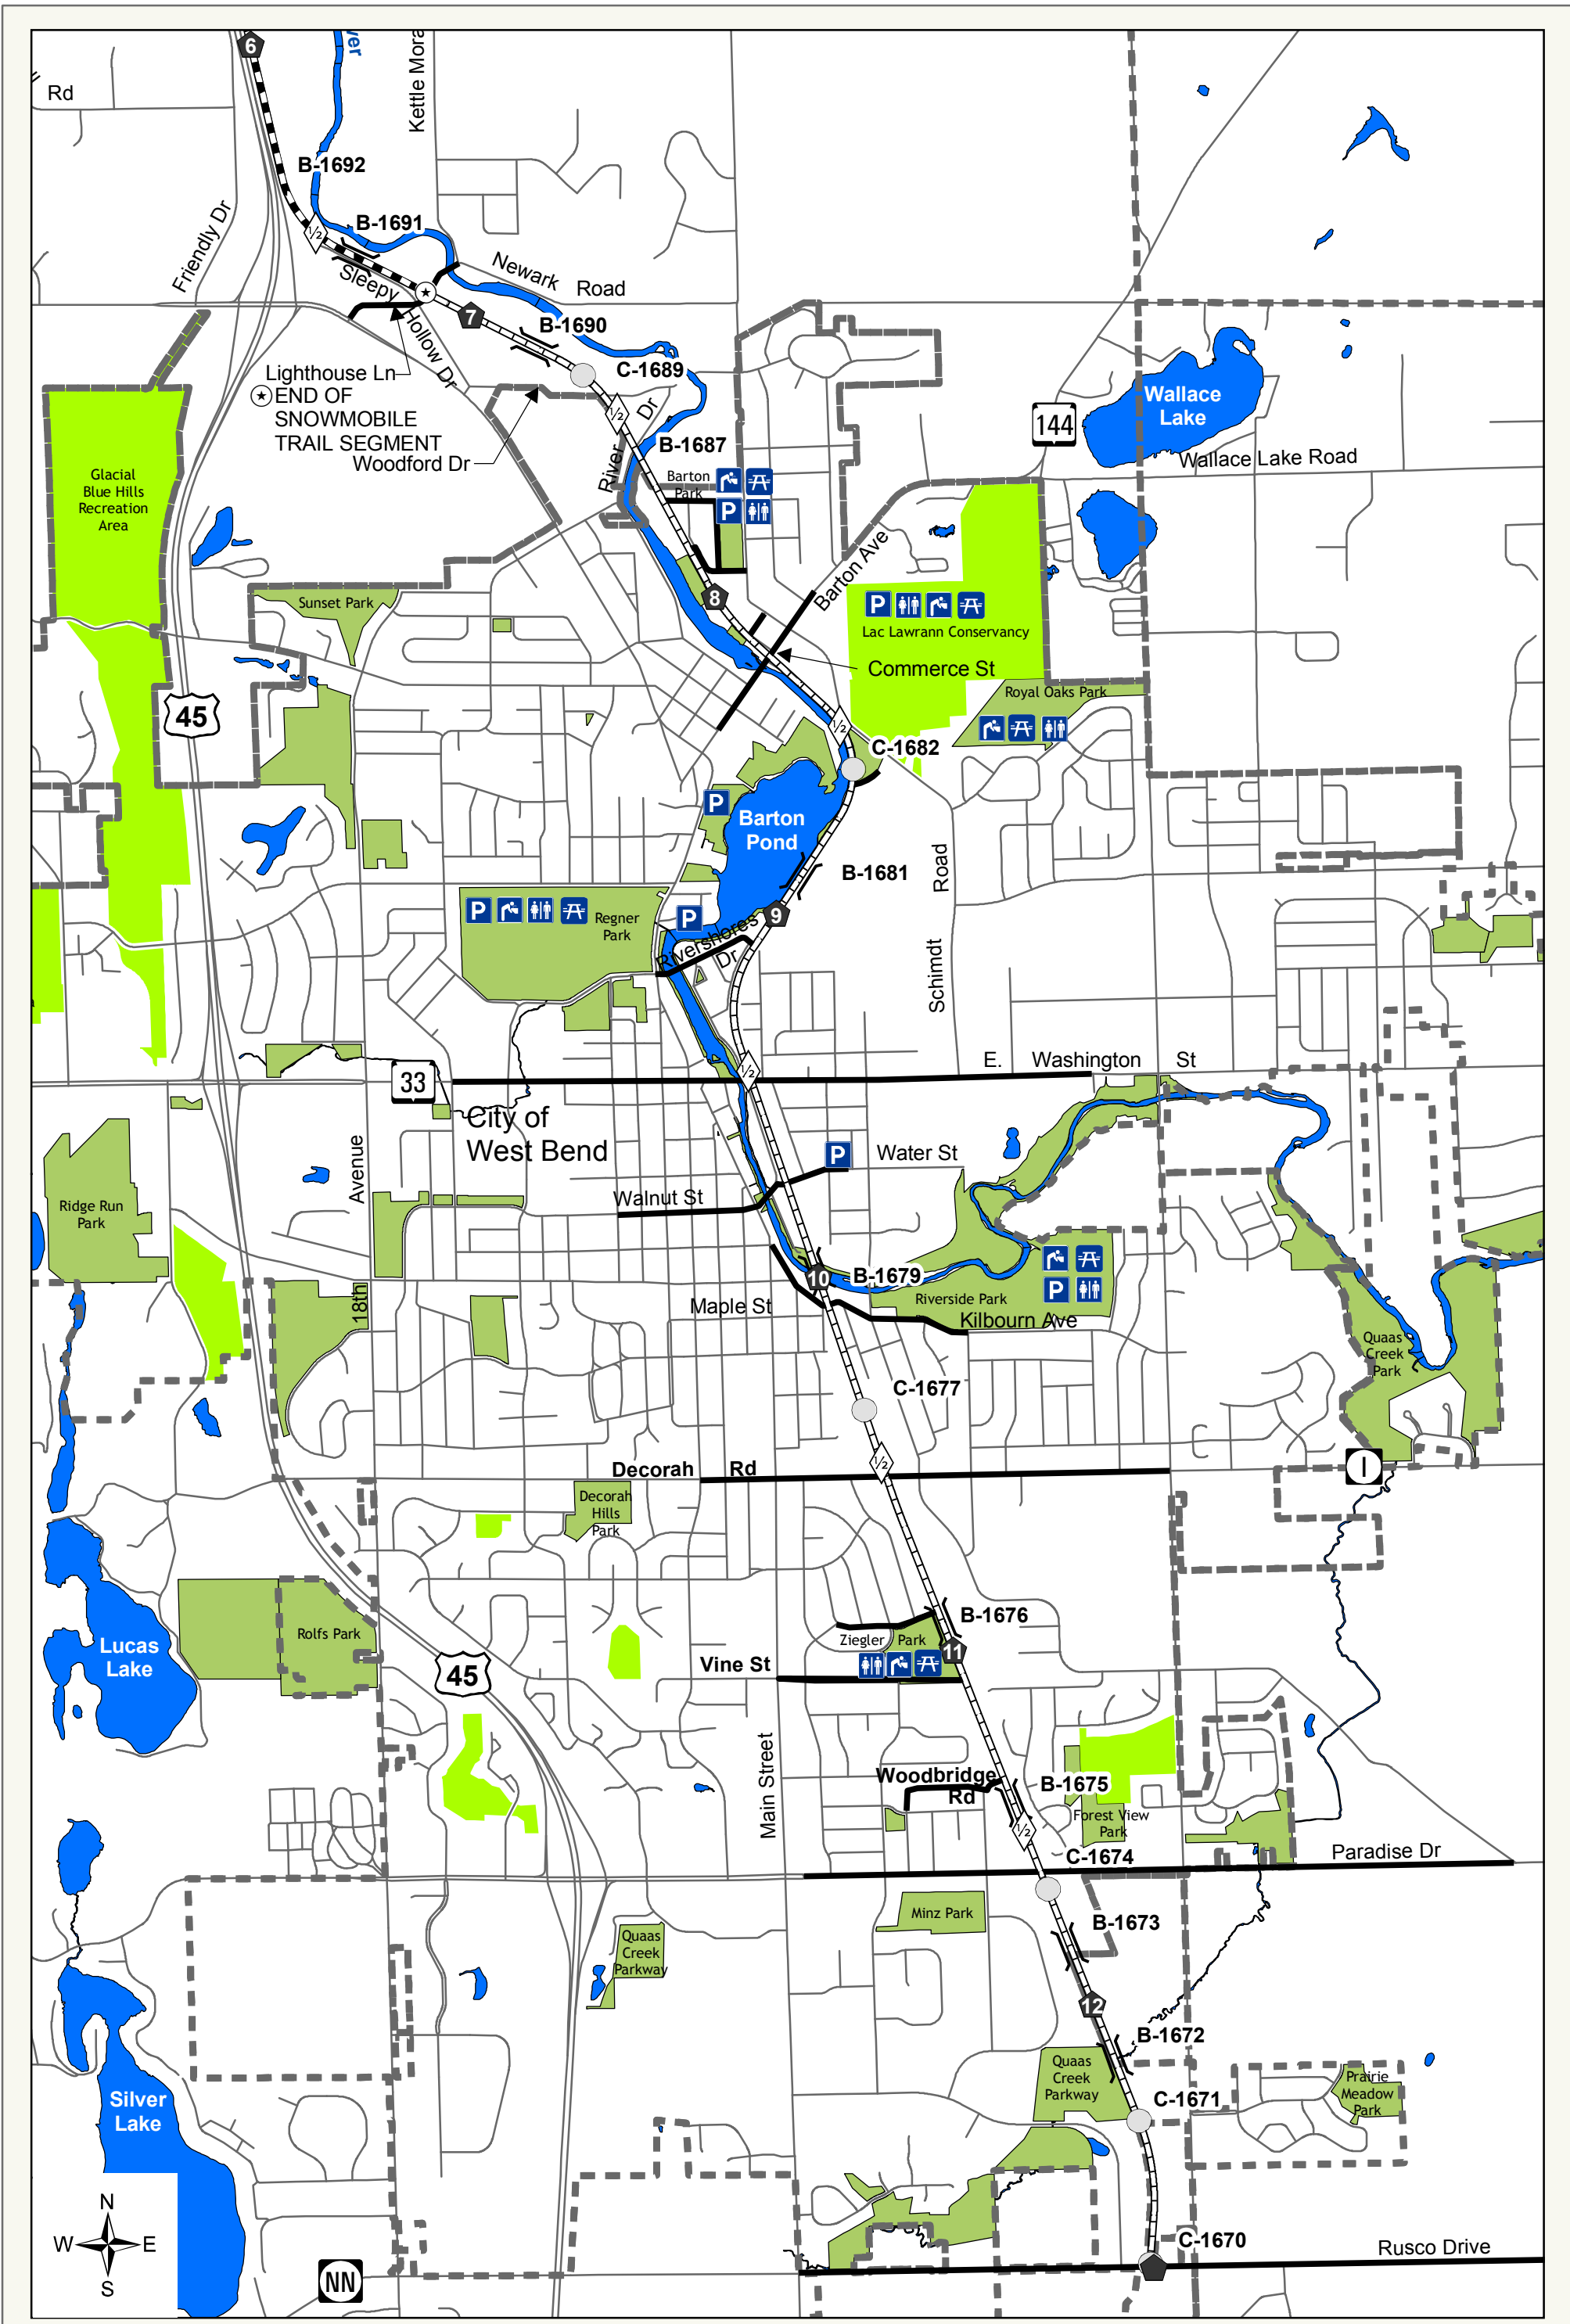

Map of  
**Eisenbahn State Trail  
 Washington County  
 Segment**

The Eisenbahn State Trail is operated by the Washington County Planning & Parks Department.

Information:  
 For more information on exploring Washington County Parks, please contact the Washington County Planning & Parks Department at:  
 333 East Washington St. Suite 2300  
 West Bend, WI 53095-2003  
 (262)335-4445  
 Website: [www.co.washington.wi.us](http://www.co.washington.wi.us)

**Eisenbahn State Trail - North Half**

- |                                  |             |                    |                 |
|----------------------------------|-------------|--------------------|-----------------|
| Hiking/Biking Segment            | Mile Marker | Handicap           | Information     |
| Snowmobile/Hiking/Biking Segment | Culvert     | Off-Street Parking | Bathroom Access |
| Trail Access                     | Bridge      | Picnic Tables      | Drinking Water  |

**Eisenbahn State Trail - South Half**

- |                       |                                  |             |                    |                 |
|-----------------------|----------------------------------|-------------|--------------------|-----------------|
| Hiking/Biking Segment | Snowmobile/Hiking/Biking Segment | Mile Marker | Handicap           | Information     |
| Trail Access          | Culvert                          | Bridge      | Off-Street Parking | Bathroom Access |
|                       |                                  |             | Picnic Tables      | Drinking Water  |