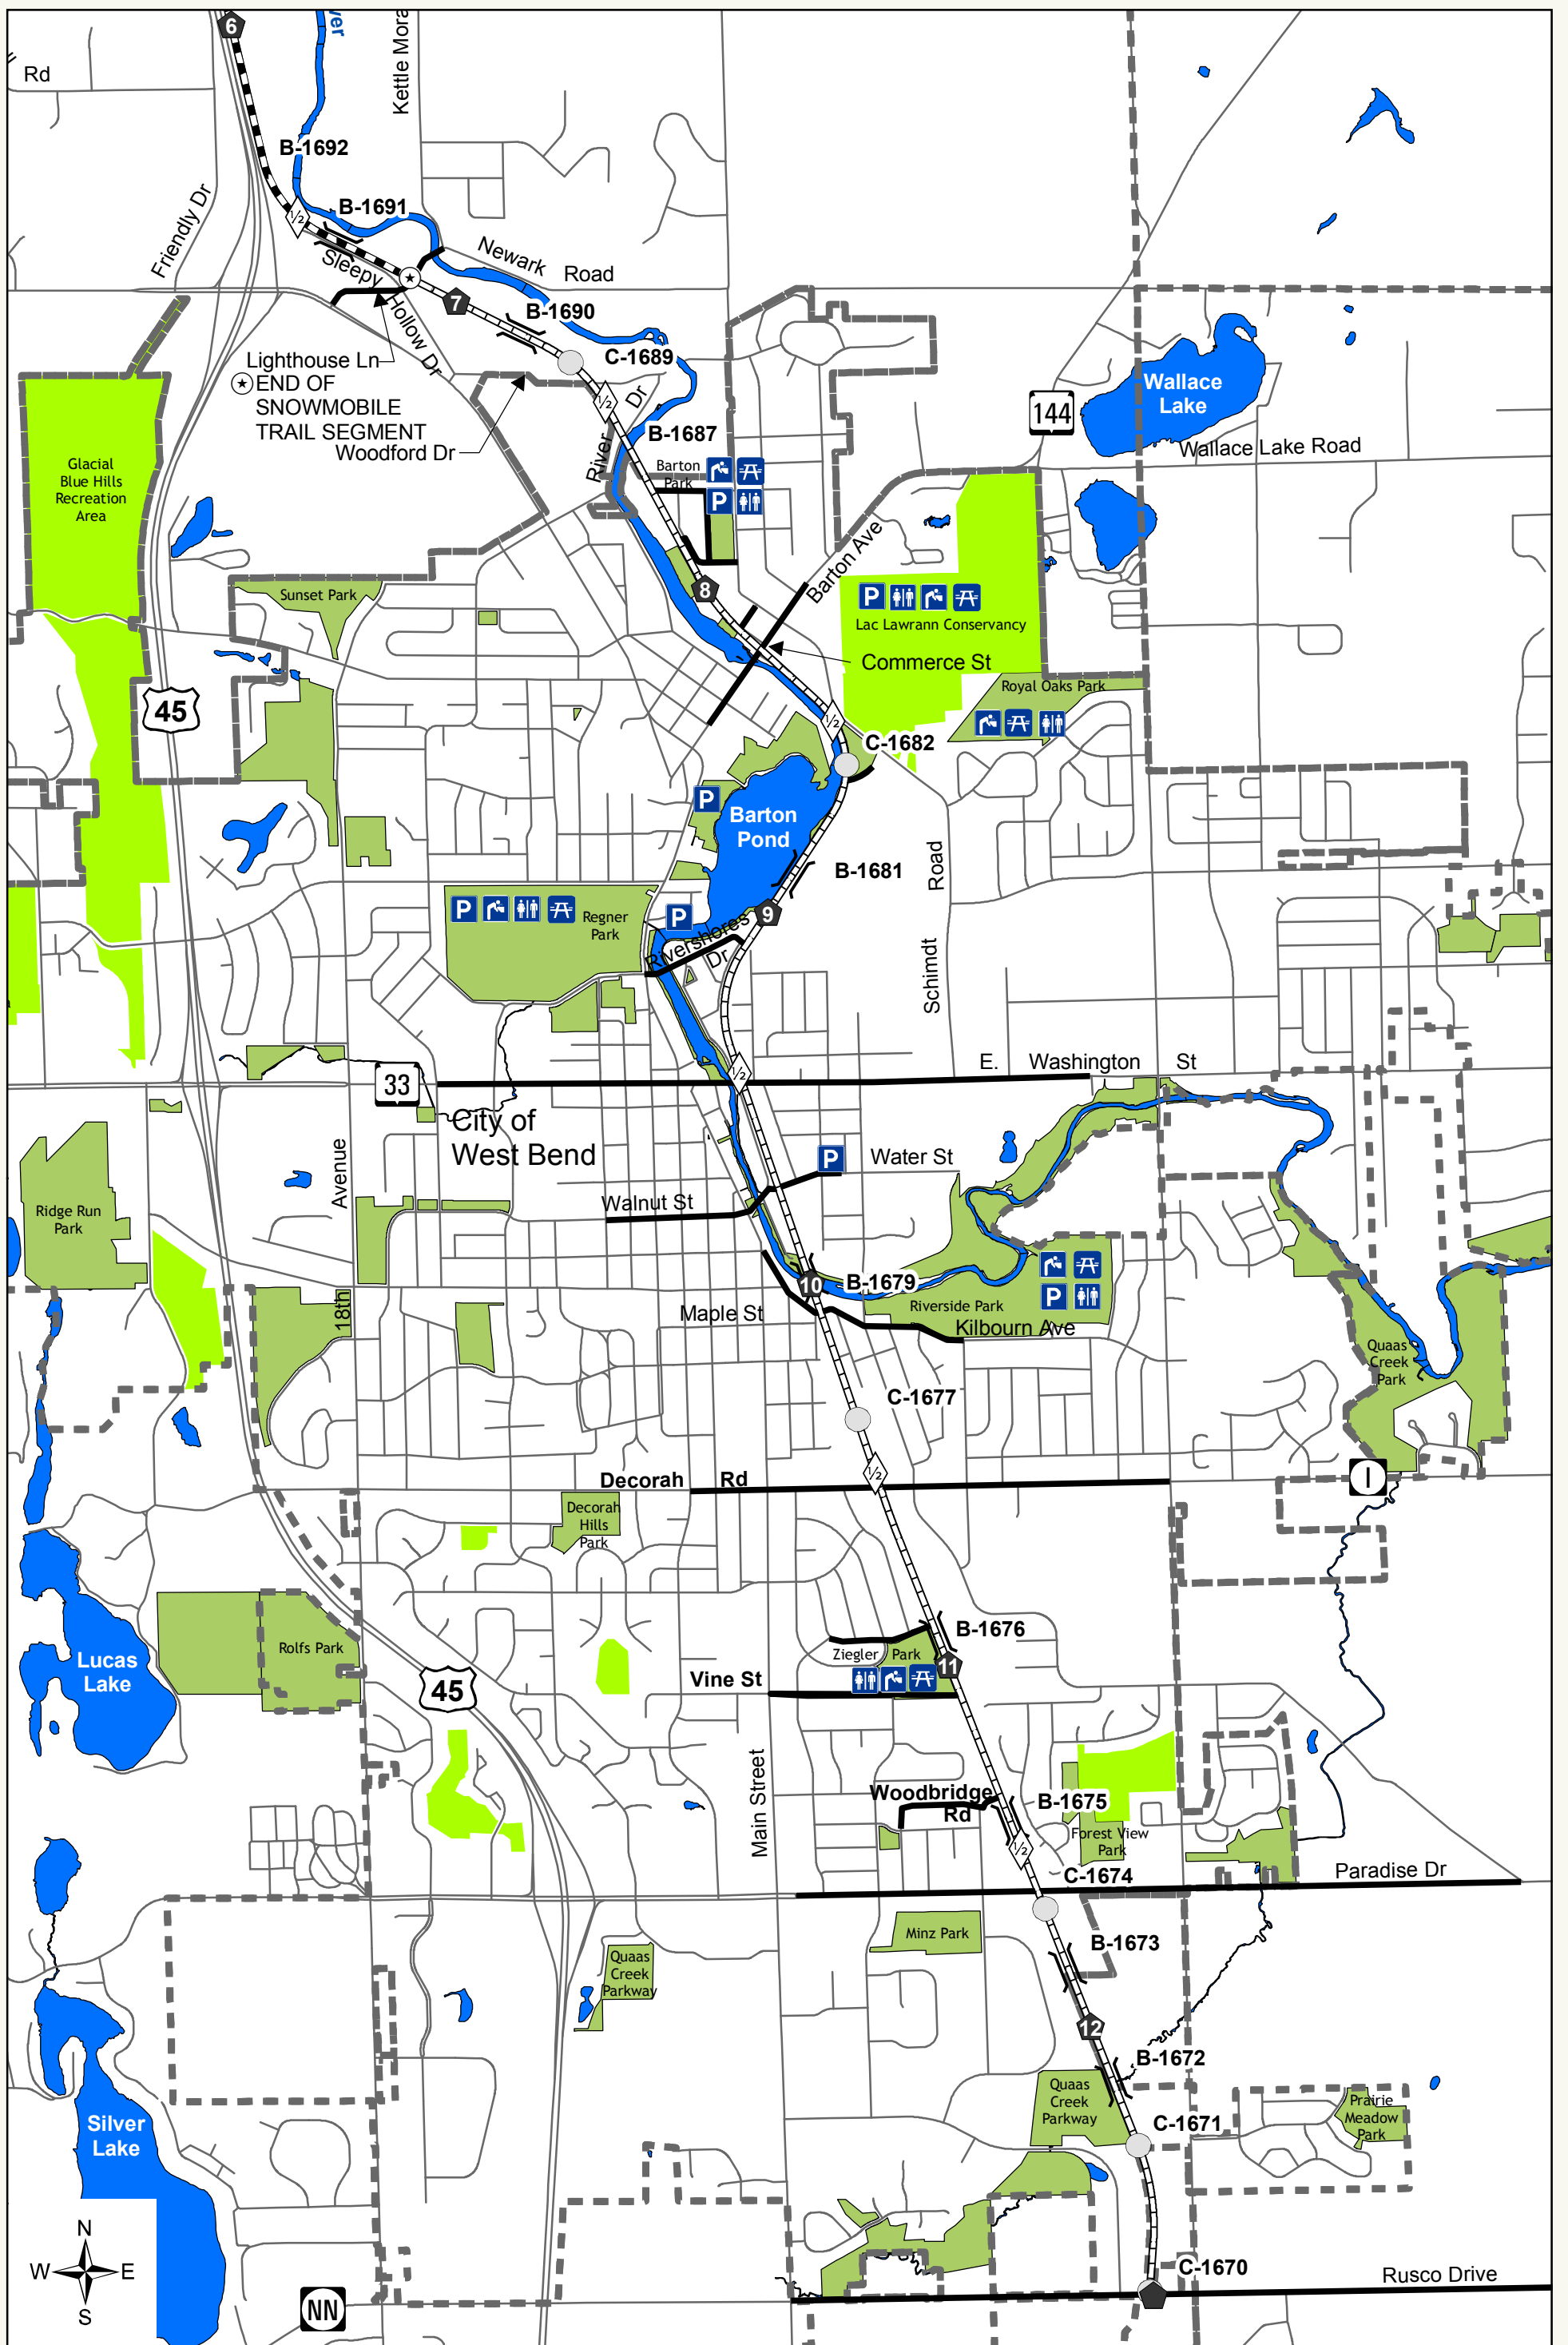

Map of
**Eisenbahn State Trail
 Washington County
 Segment**

The Eisenbahn State Trail is operated by the Washington County Planning & Parks Department.

Information:
 For more information on exploring Washington County Parks, please contact the Washington County Planning & Parks Department at:
 333 East Washington St. Suite 2300
 West Bend, WI 53095-2003
 (262)335-4445
 Website: www.co.washington.wi.us

Eisenbahn State Trail - North Half

- | | | | | | | | | | | | |
|-----------------------|----------------------------------|--------------|-------------|---------|--------|----------|--------------------|---------------|-------------|-----------------|----------------|
| Hiking/Biking Segment | Snowmobile/Hiking/Biking Segment | Trail Access | Mile Marker | Culvert | Bridge | Handicap | Off-Street Parking | Picnic Tables | Information | Bathroom Access | Drinking Water |
|-----------------------|----------------------------------|--------------|-------------|---------|--------|----------|--------------------|---------------|-------------|-----------------|----------------|

Eisenbahn State Trail - South Half

- | | | | |
|----------------------------------|-------------|--------------------|-----------------|
| Hiking/Biking Segment | Mile Marker | Handicap | Information |
| Snowmobile/Hiking/Biking Segment | Culvert | Off-Street Parking | Bathroom Access |
| Trail Access | Bridge | Picnic Tables | Drinking Water |